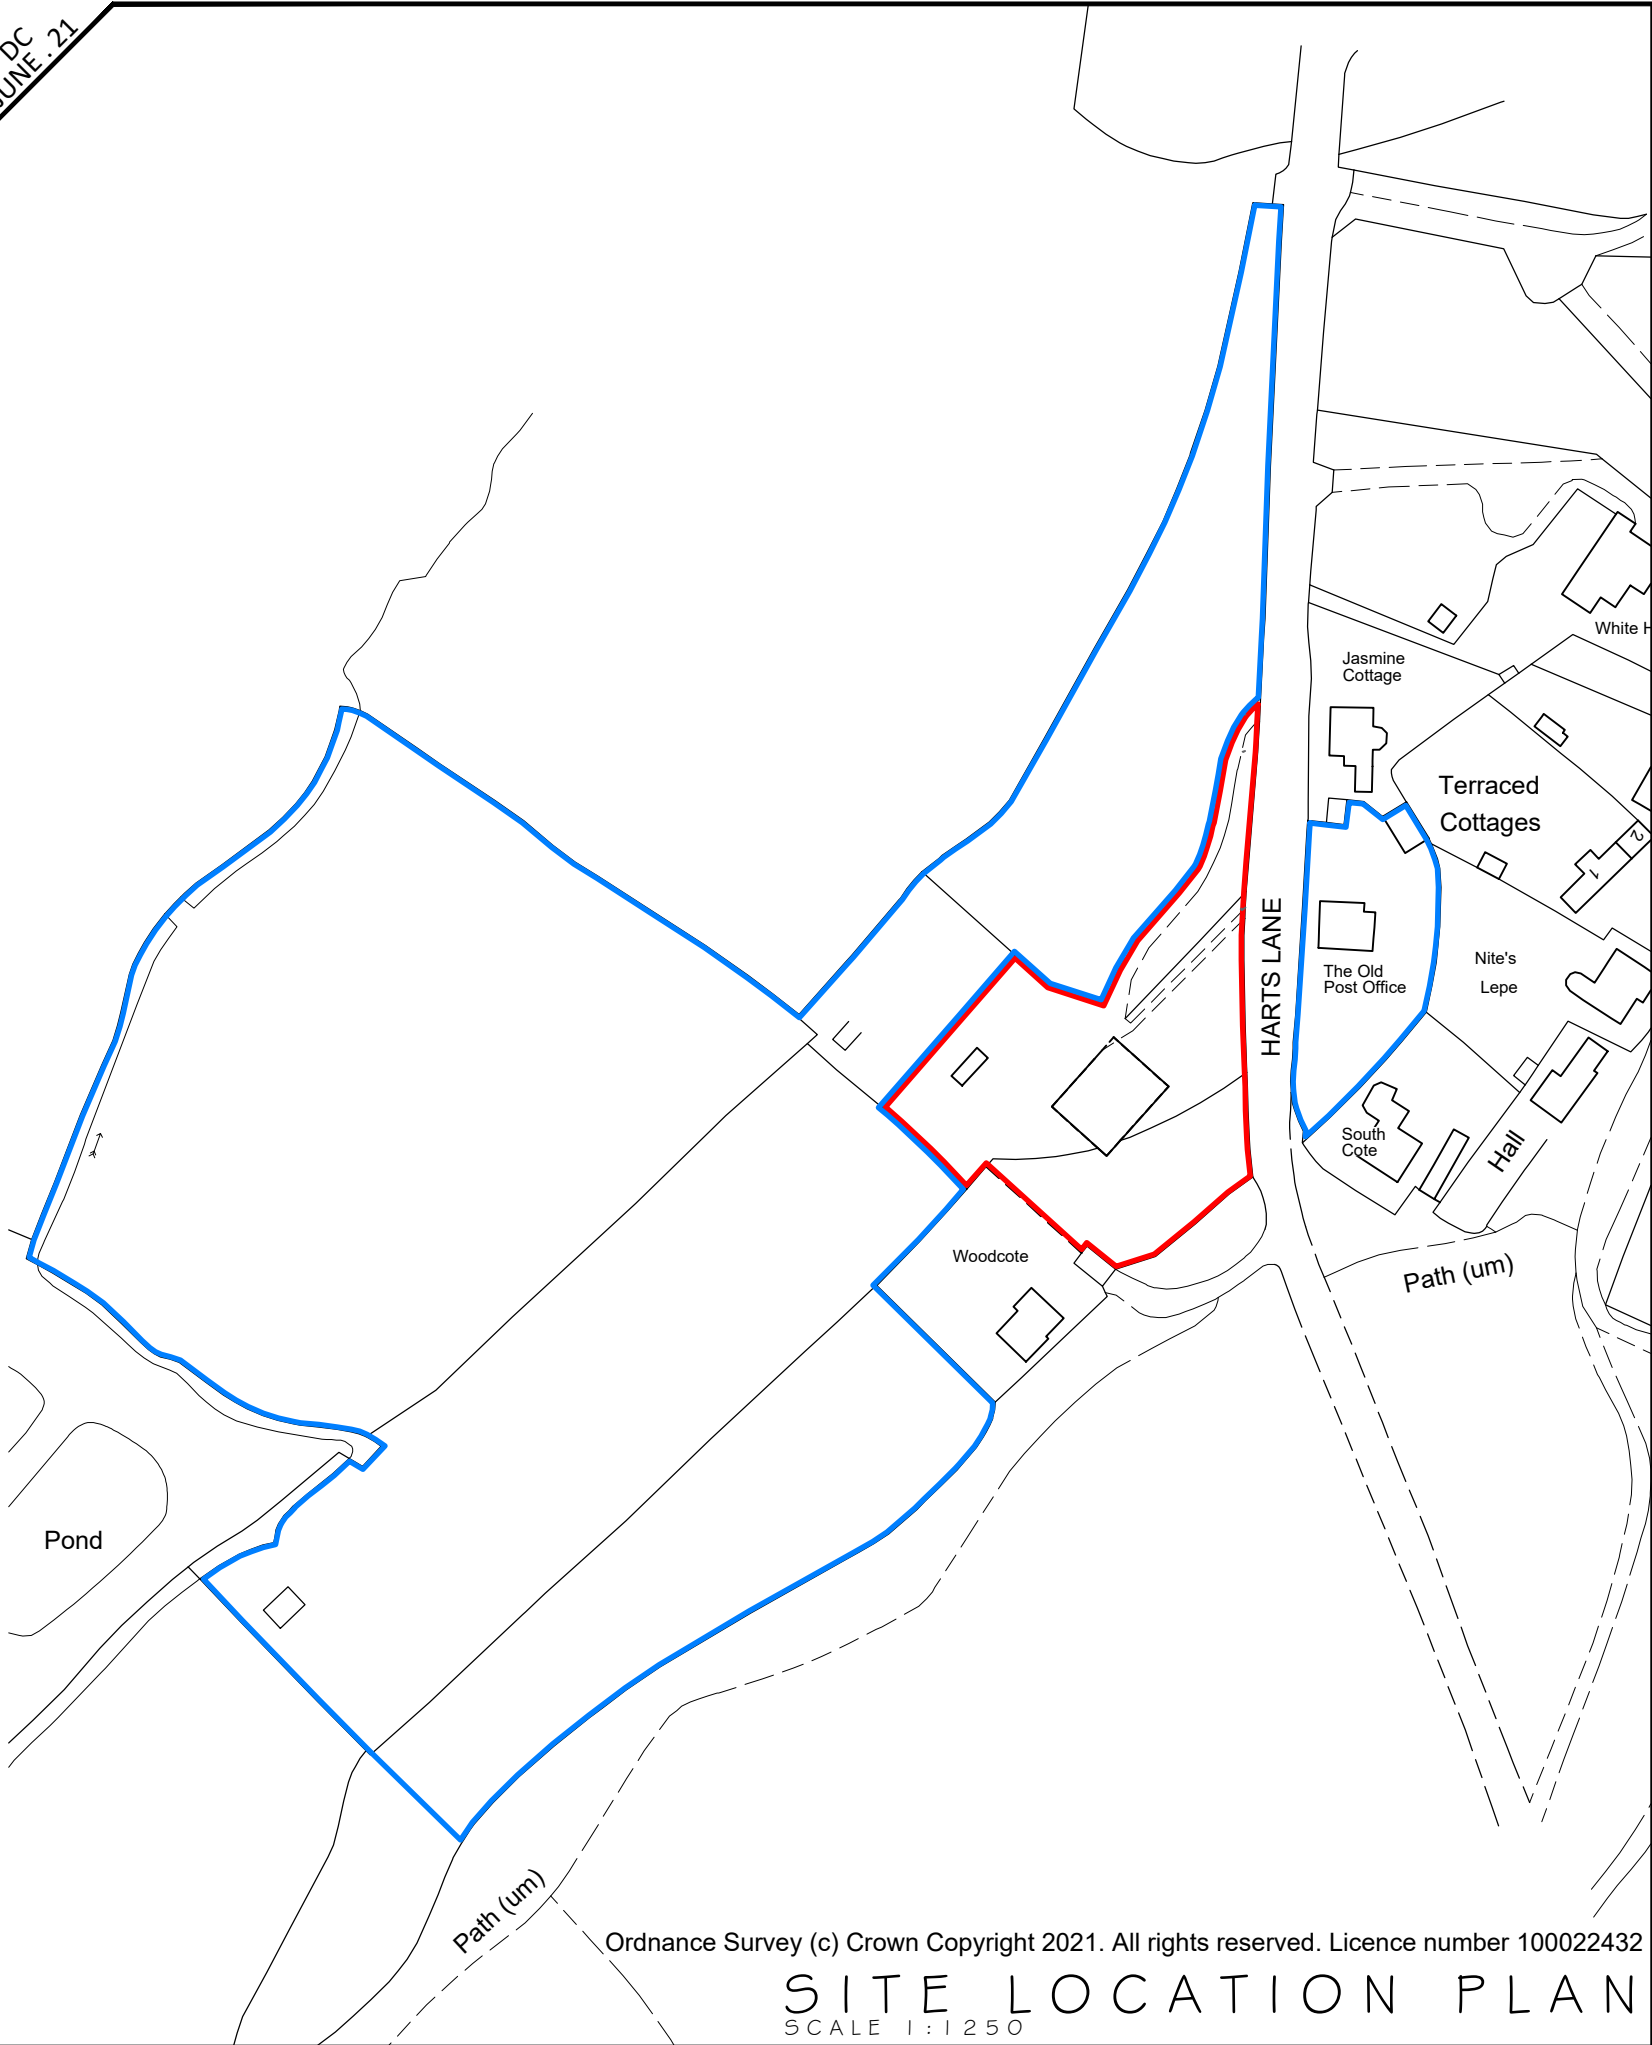

DC
JUNE . 21

Ordnance Survey (c) Crown Copyright 2021. All rights reserved. Licence number 100022432
SITE LOCATION PLAN
 SCALE 1:1250

BLOCK PLAN
 SCALE 1:500

REVISION	DATE	AMENDMENTS
D	JUL.22	REPLACEMENT BARN

SCALE BAR: 1:1250 (0, 10, 20, 30, 40, 50m) and 1:500 (0, 10, 20, 25m)

BARN OPPOSITE THE OLD POST OFFICE, NEWTOWN, RG20 9AP

MATHEWSON & WATERS ARCHITECTS
 1:1250/ 1:500 @ A3
 The Old Surgery
 Crowle Road · Lambourn
 Berkshire · RG17 8NR
 enquiries@mw-architects.co.uk
 01488 731231
 www.mw-architects.co.uk
 20112 · 100D