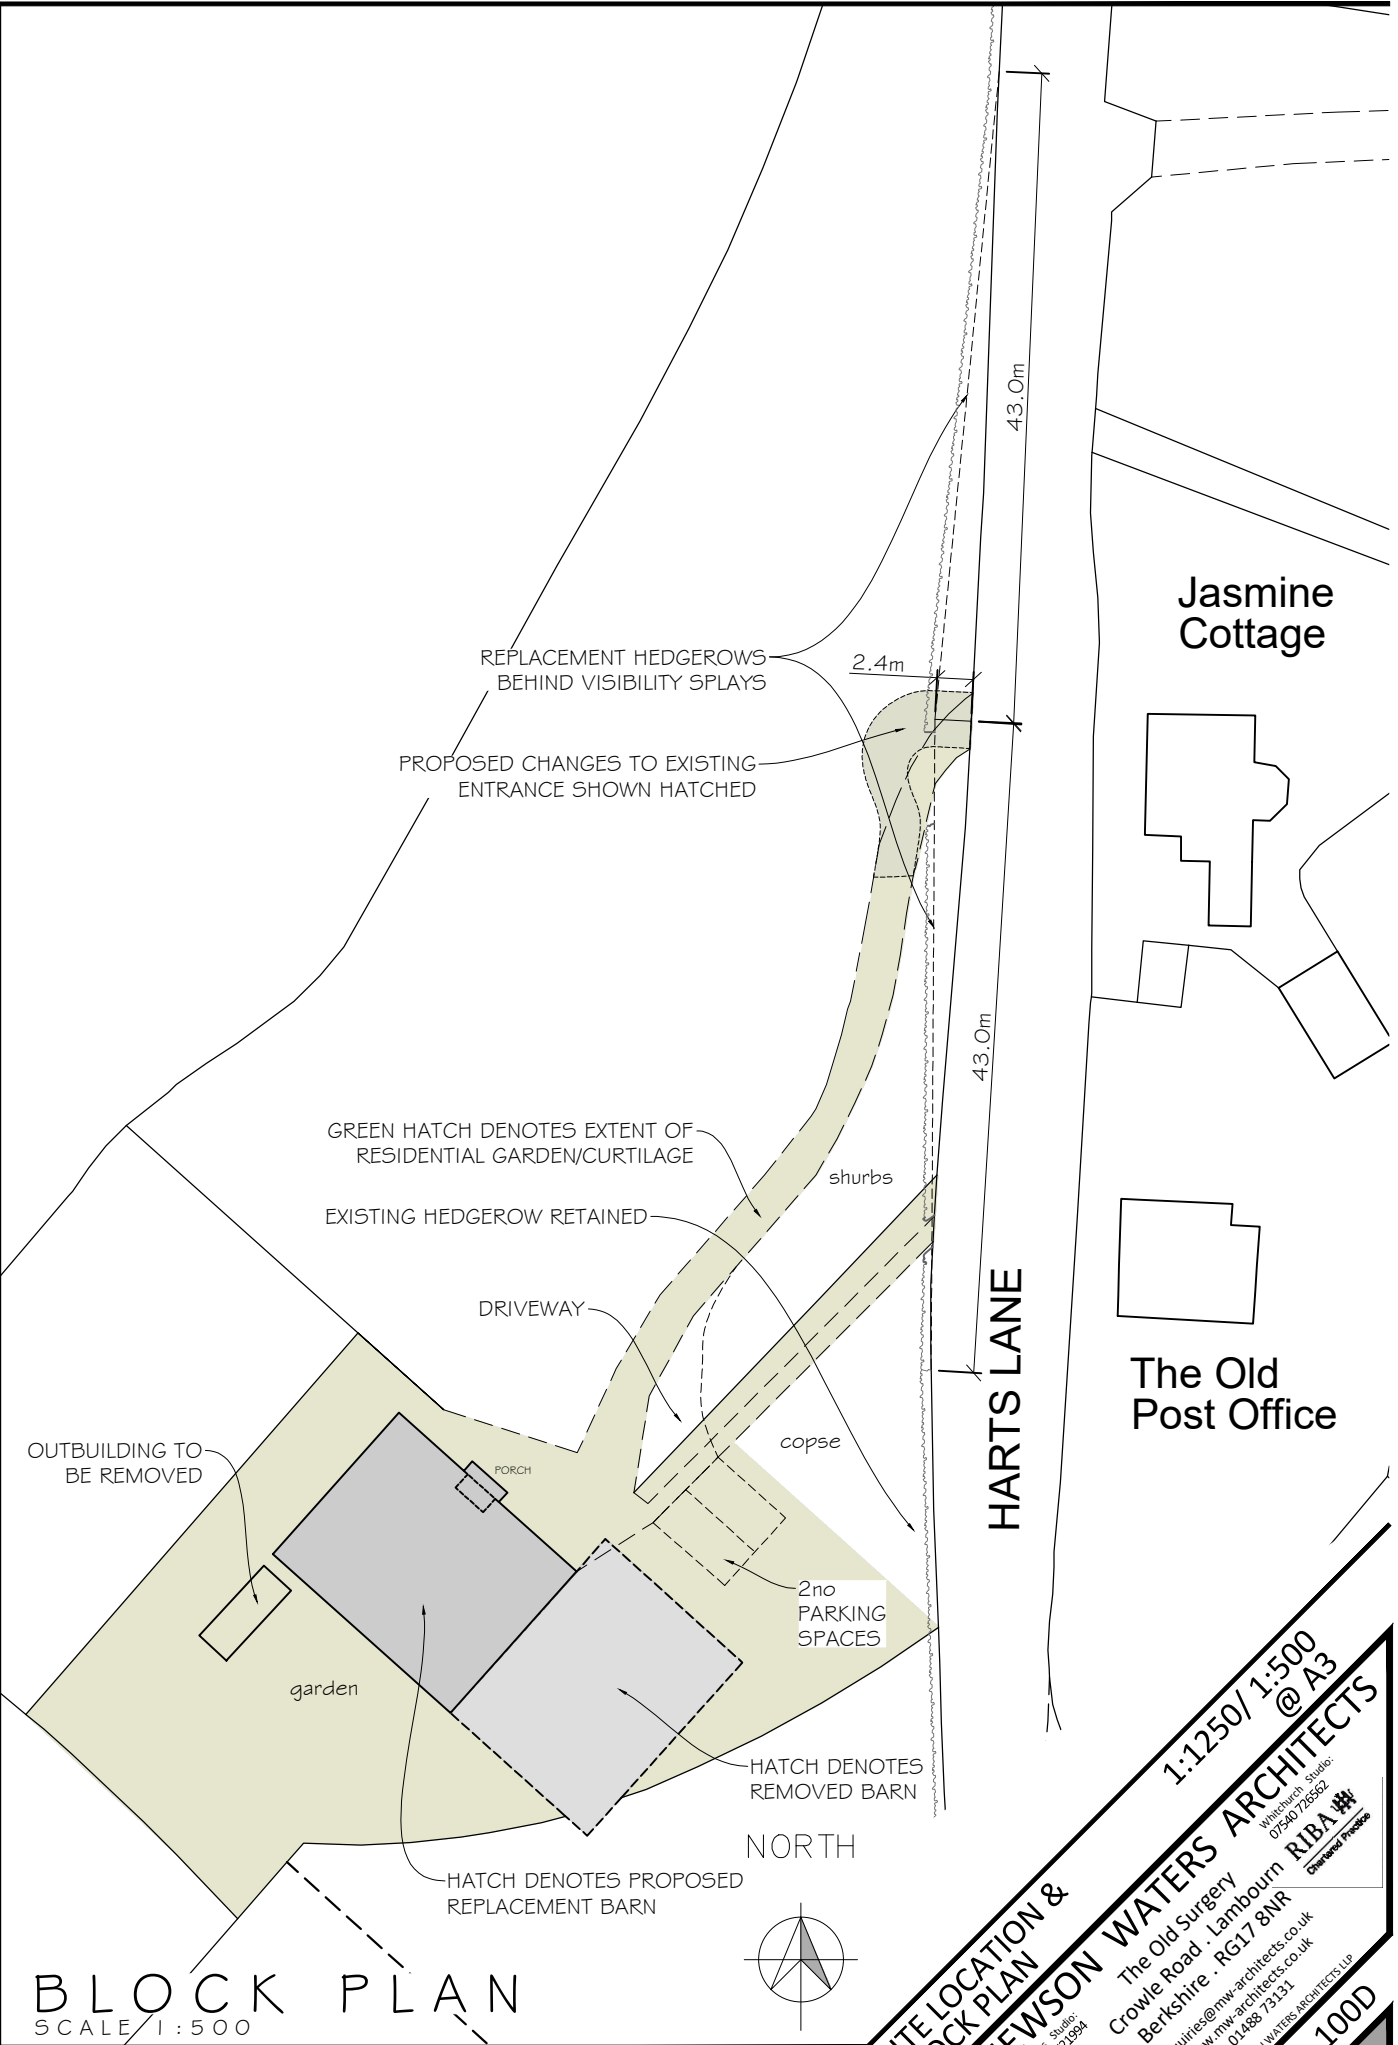

DC
JUNE . 21

Ordnance Survey (c) Crown Copyright 2021. All rights reserved. Licence number 100022432
SITE LOCATION PLAN
 SCALE 1:1250

BLOCK PLAN
 SCALE 1:500

REVISION	DATE	AMENDMENTS
D	JUL.22	REPLACEMENT BARN

SCALE BAR: 1:1250 (0, 10, 20, 30, 40, 50m) and 1:500 (0, 10, 20, 25m)

BARN OPPOSITE THE OLD POST OFFICE, NEWTOWN, RG20 9AP

MATHEWSON & WATERS ARCHITECTS
 1:1250/ 1:500 @ A3
 The Old Surgery
 Crowle Road · Lambourn
 Berkshire · RG17 8NR
 enquiries@mw-architects.co.uk
 01488 731231
 www.mw-architects.co.uk
 20112 · 100D