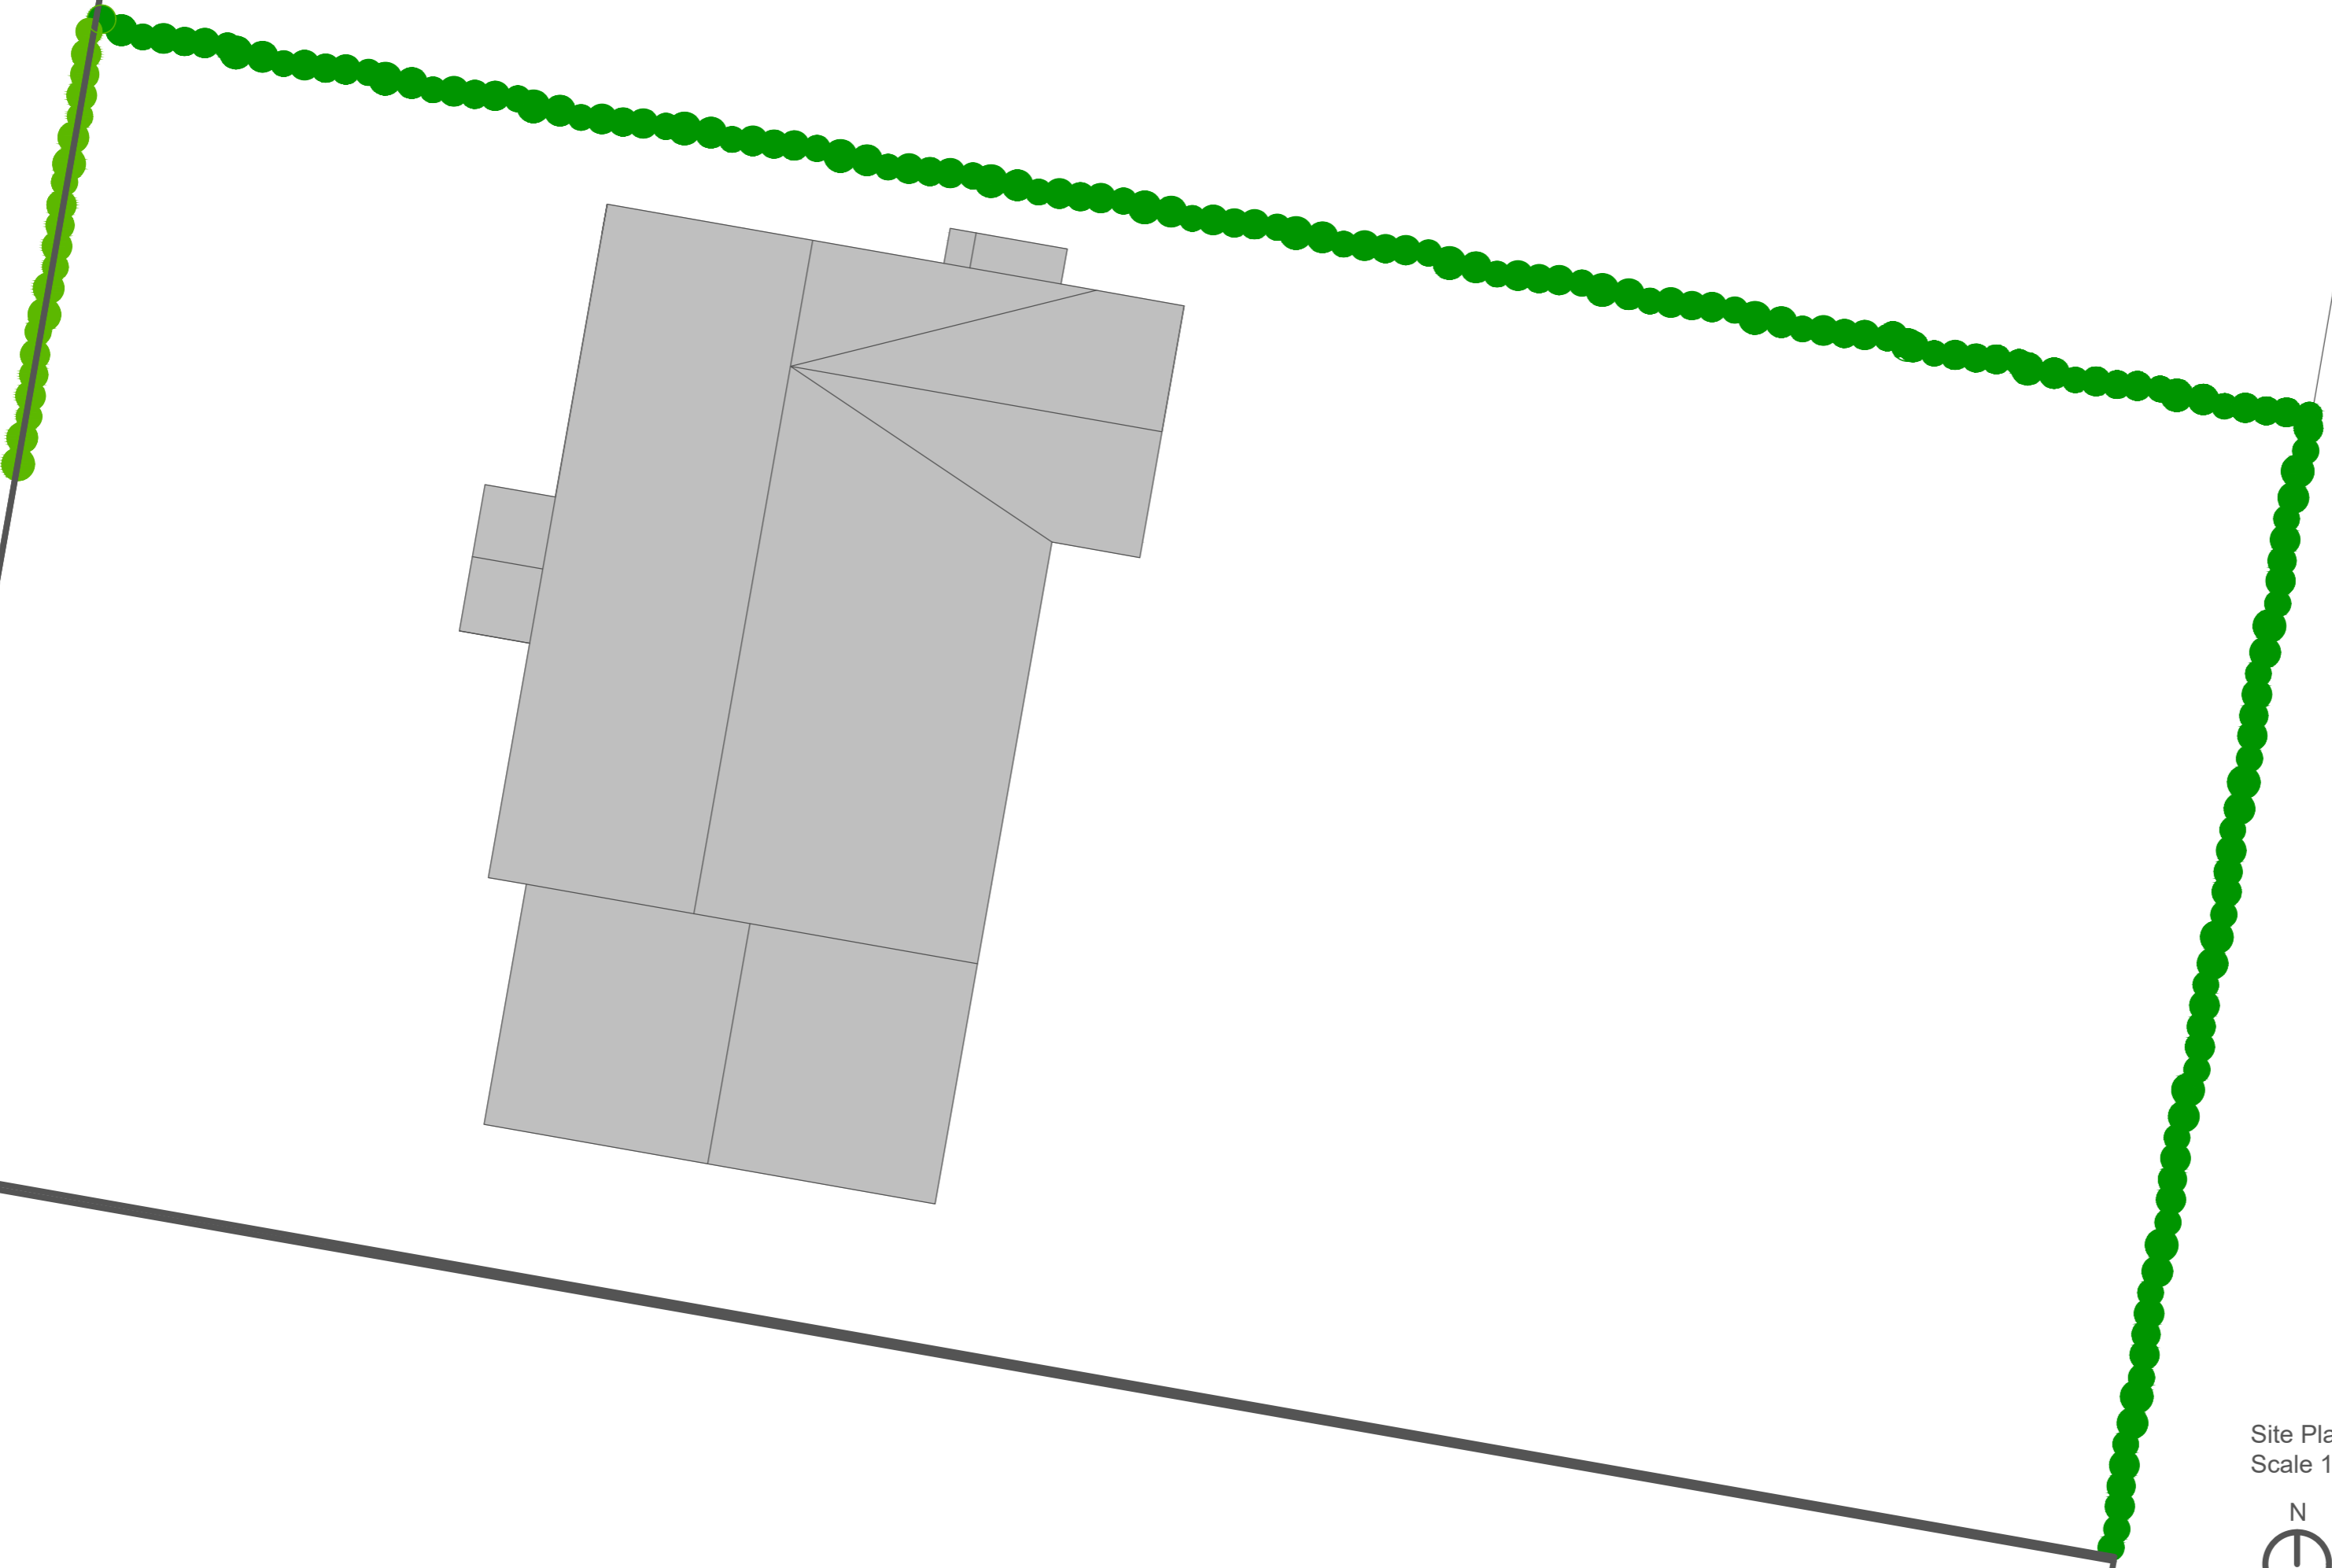

New Property Boundary

Site Plan
Scale 1:100

Drawing 02 - July 2022
EXISTING SITE PLAN

Little Haven,
Ling Common Road,
North Wootton,
Kings Lynn,
Norfolk
PE30 3RE

Scale: As stated @ A2

Drawn: Morgan J Smith