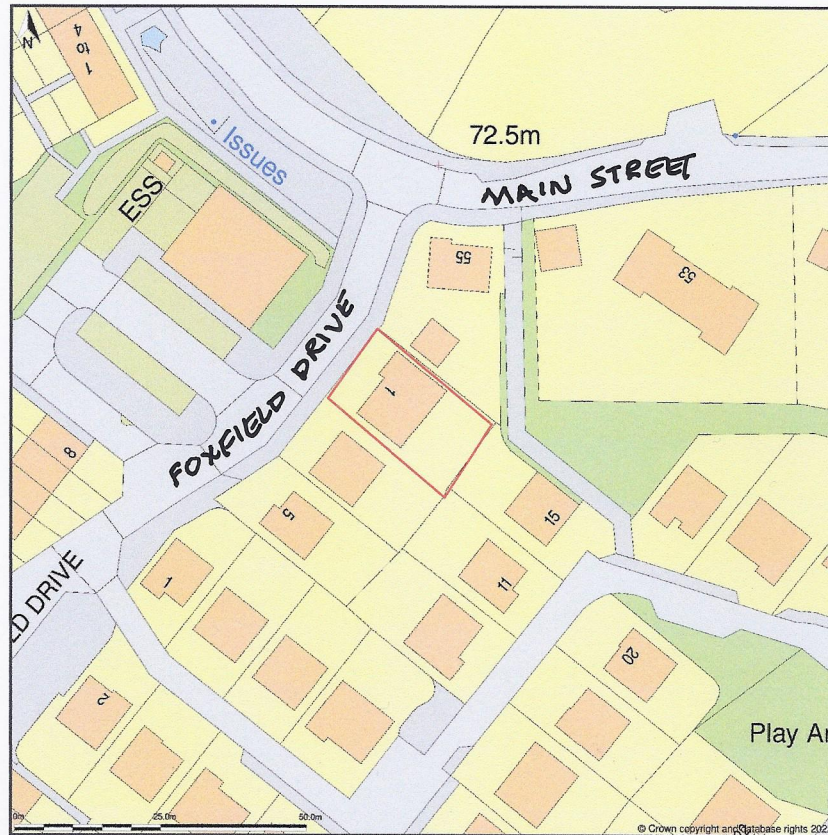

1, Foxfield Drive, Symington, South Ayrshire, KA1 5SD

Site Plan shows area bounded by: 238039.74, 631439.01 238181.17, 631580.43 (at a scale of 1:1250), OSGridRef: NS38113150. The representation of a road, track or path is no evidence of a right of way. The representation of features as lines is no evidence of a property boundary.

Produced on 25th May 2022 from the Ordnance Survey National Geographic Database and incorporating surveyed revision available at this date. Reproduction in whole or part is prohibited without the prior permission of Ordnance Survey. © Crown copyright 2022. Supplied by <https://www.buyaplan.co.uk> digital mapping a licensed Ordnance Survey partner (100053143). Unique plan reference: #00735358-DA5830