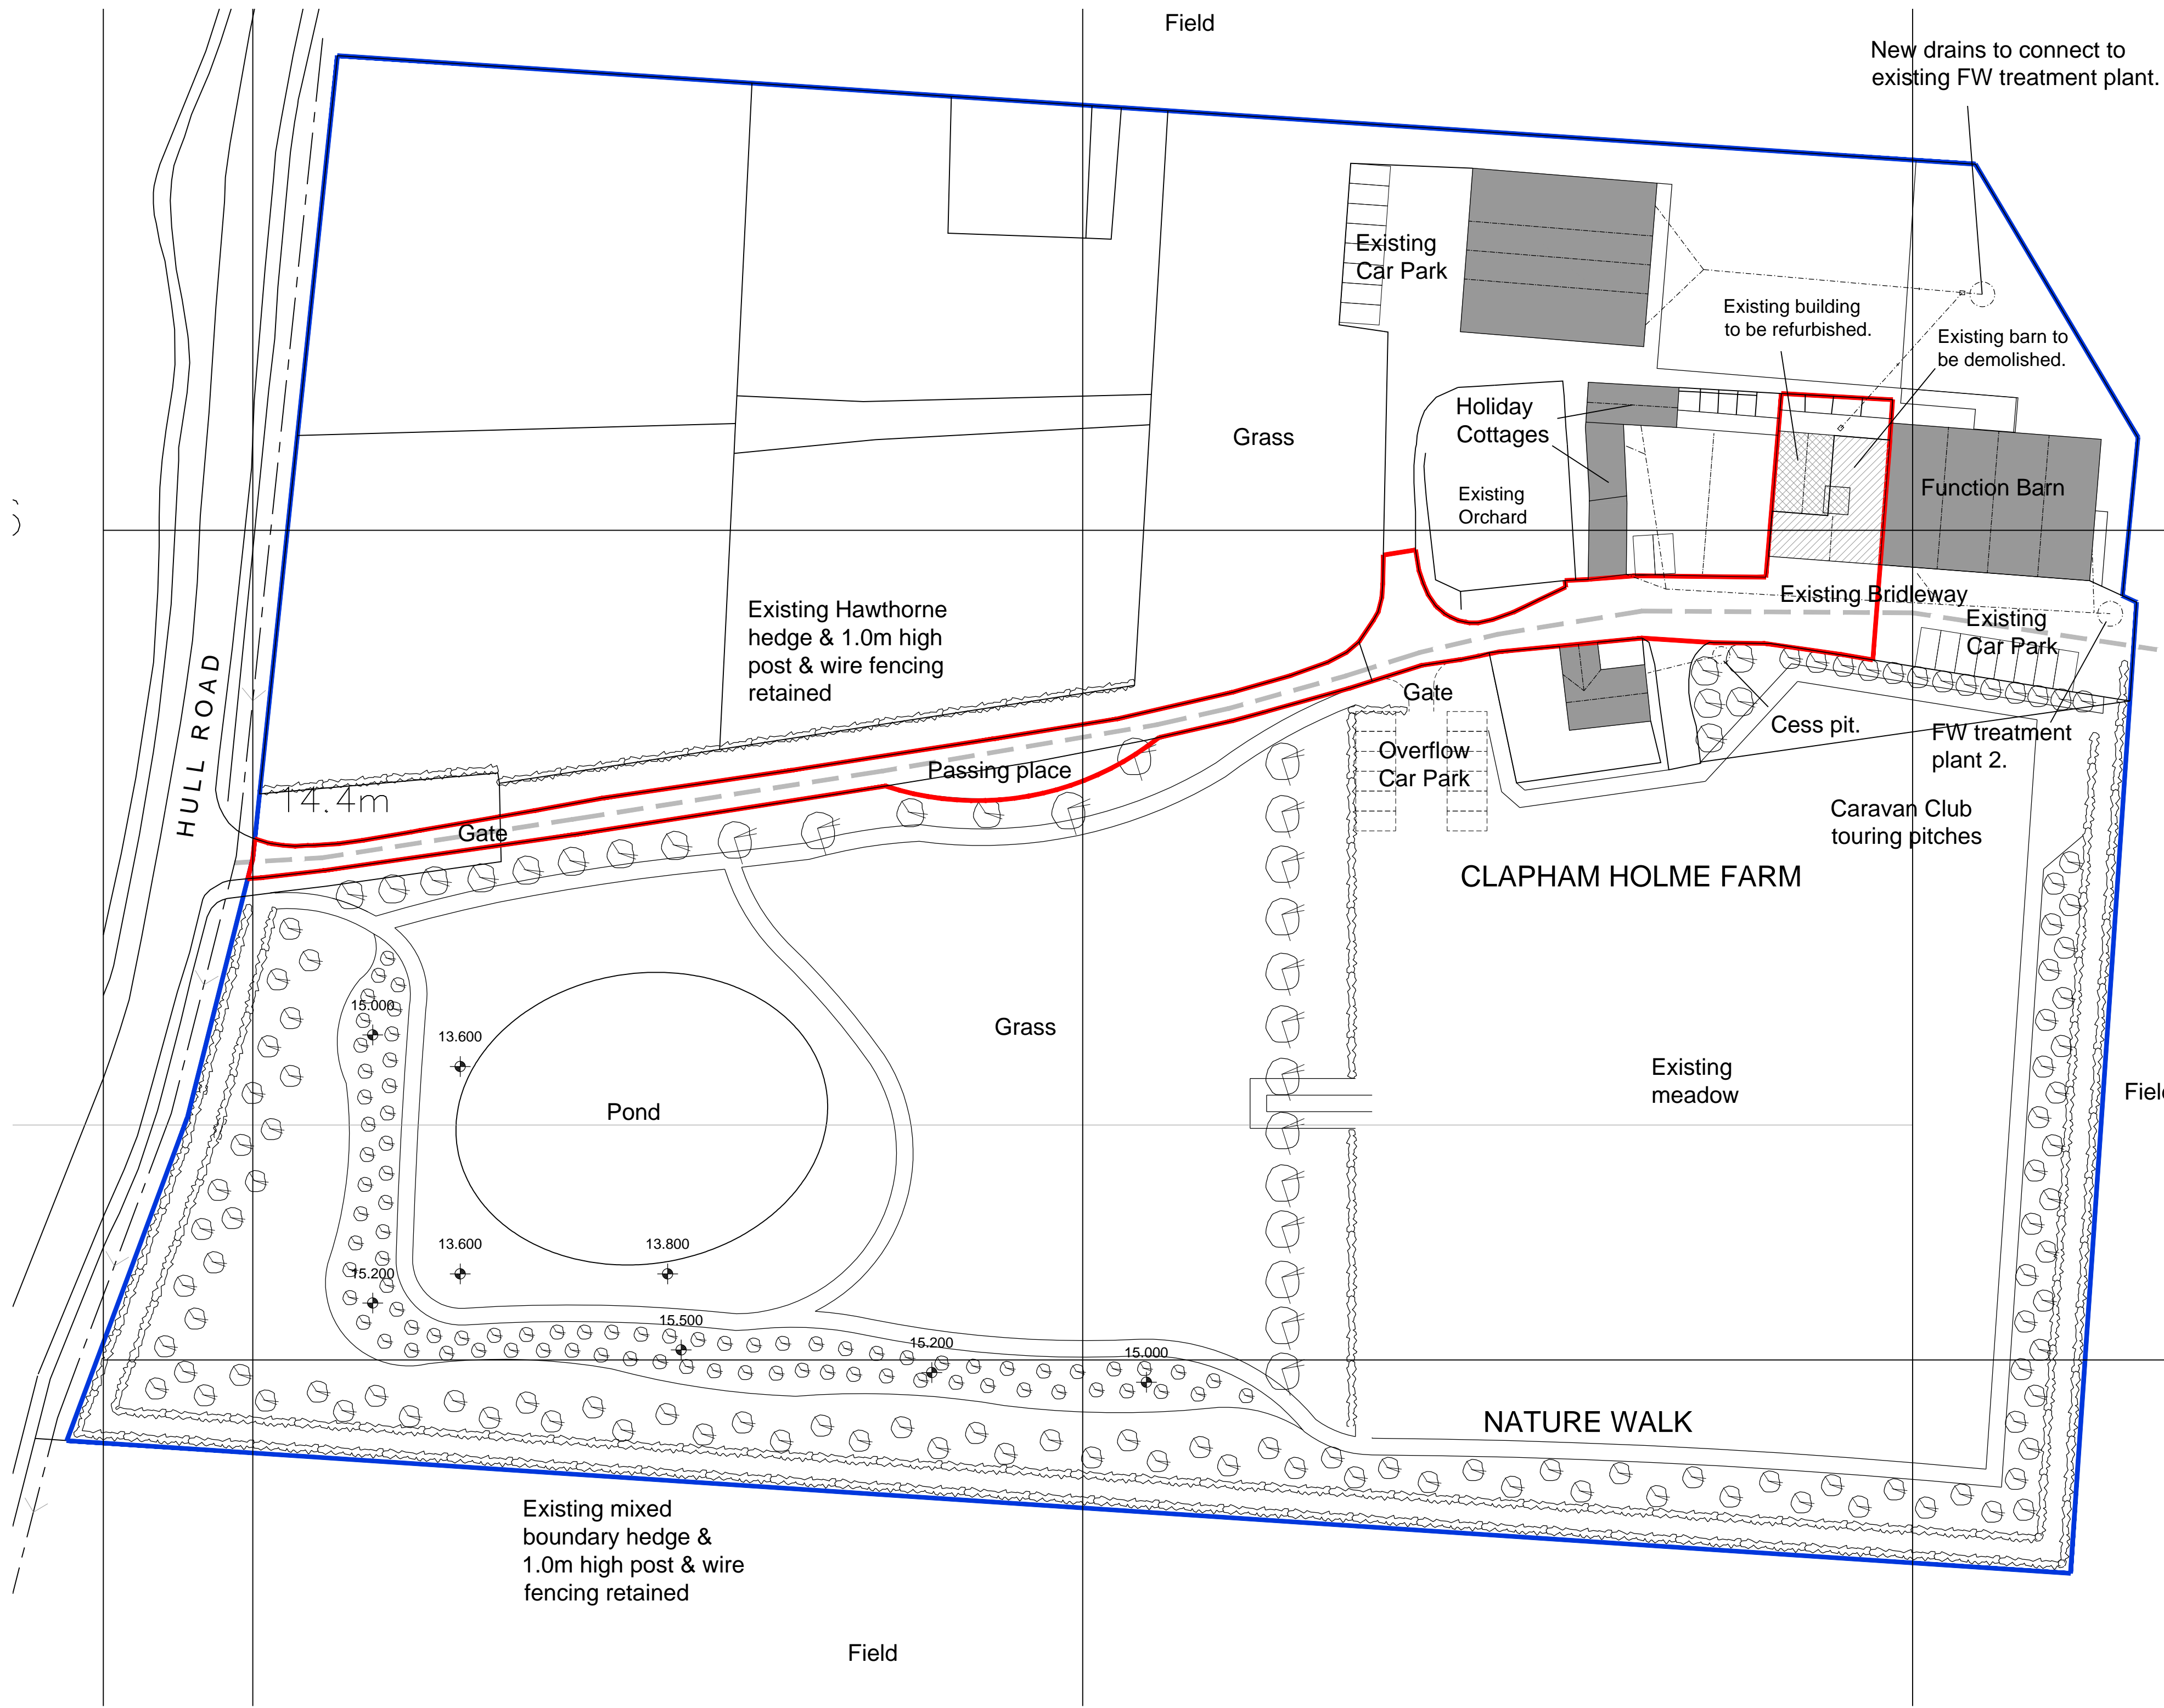

# Ordnance Survey OS Sitemap

LOCATION PLAN - SCALE 1:1250

SITE / BLOCK PLAN - SCALE 1:500

**Seatswood Architects Ltd.**  
*from concept to completion*  
 Seatswood, Seaton Road, Hornsea, East Yorkshire HU18 1BS  
 T: 01964 534642 M: 07713591453 E: colmembleton@outlook.com

Dwg. title  
 Site Location and Block Plans  
 As Proposed

**PLANNING**

Job No: MD/2207	Dept: A	Element: (01)	Dwg No: 005	Rev: /
-----------------	---------	---------------	-------------	--------