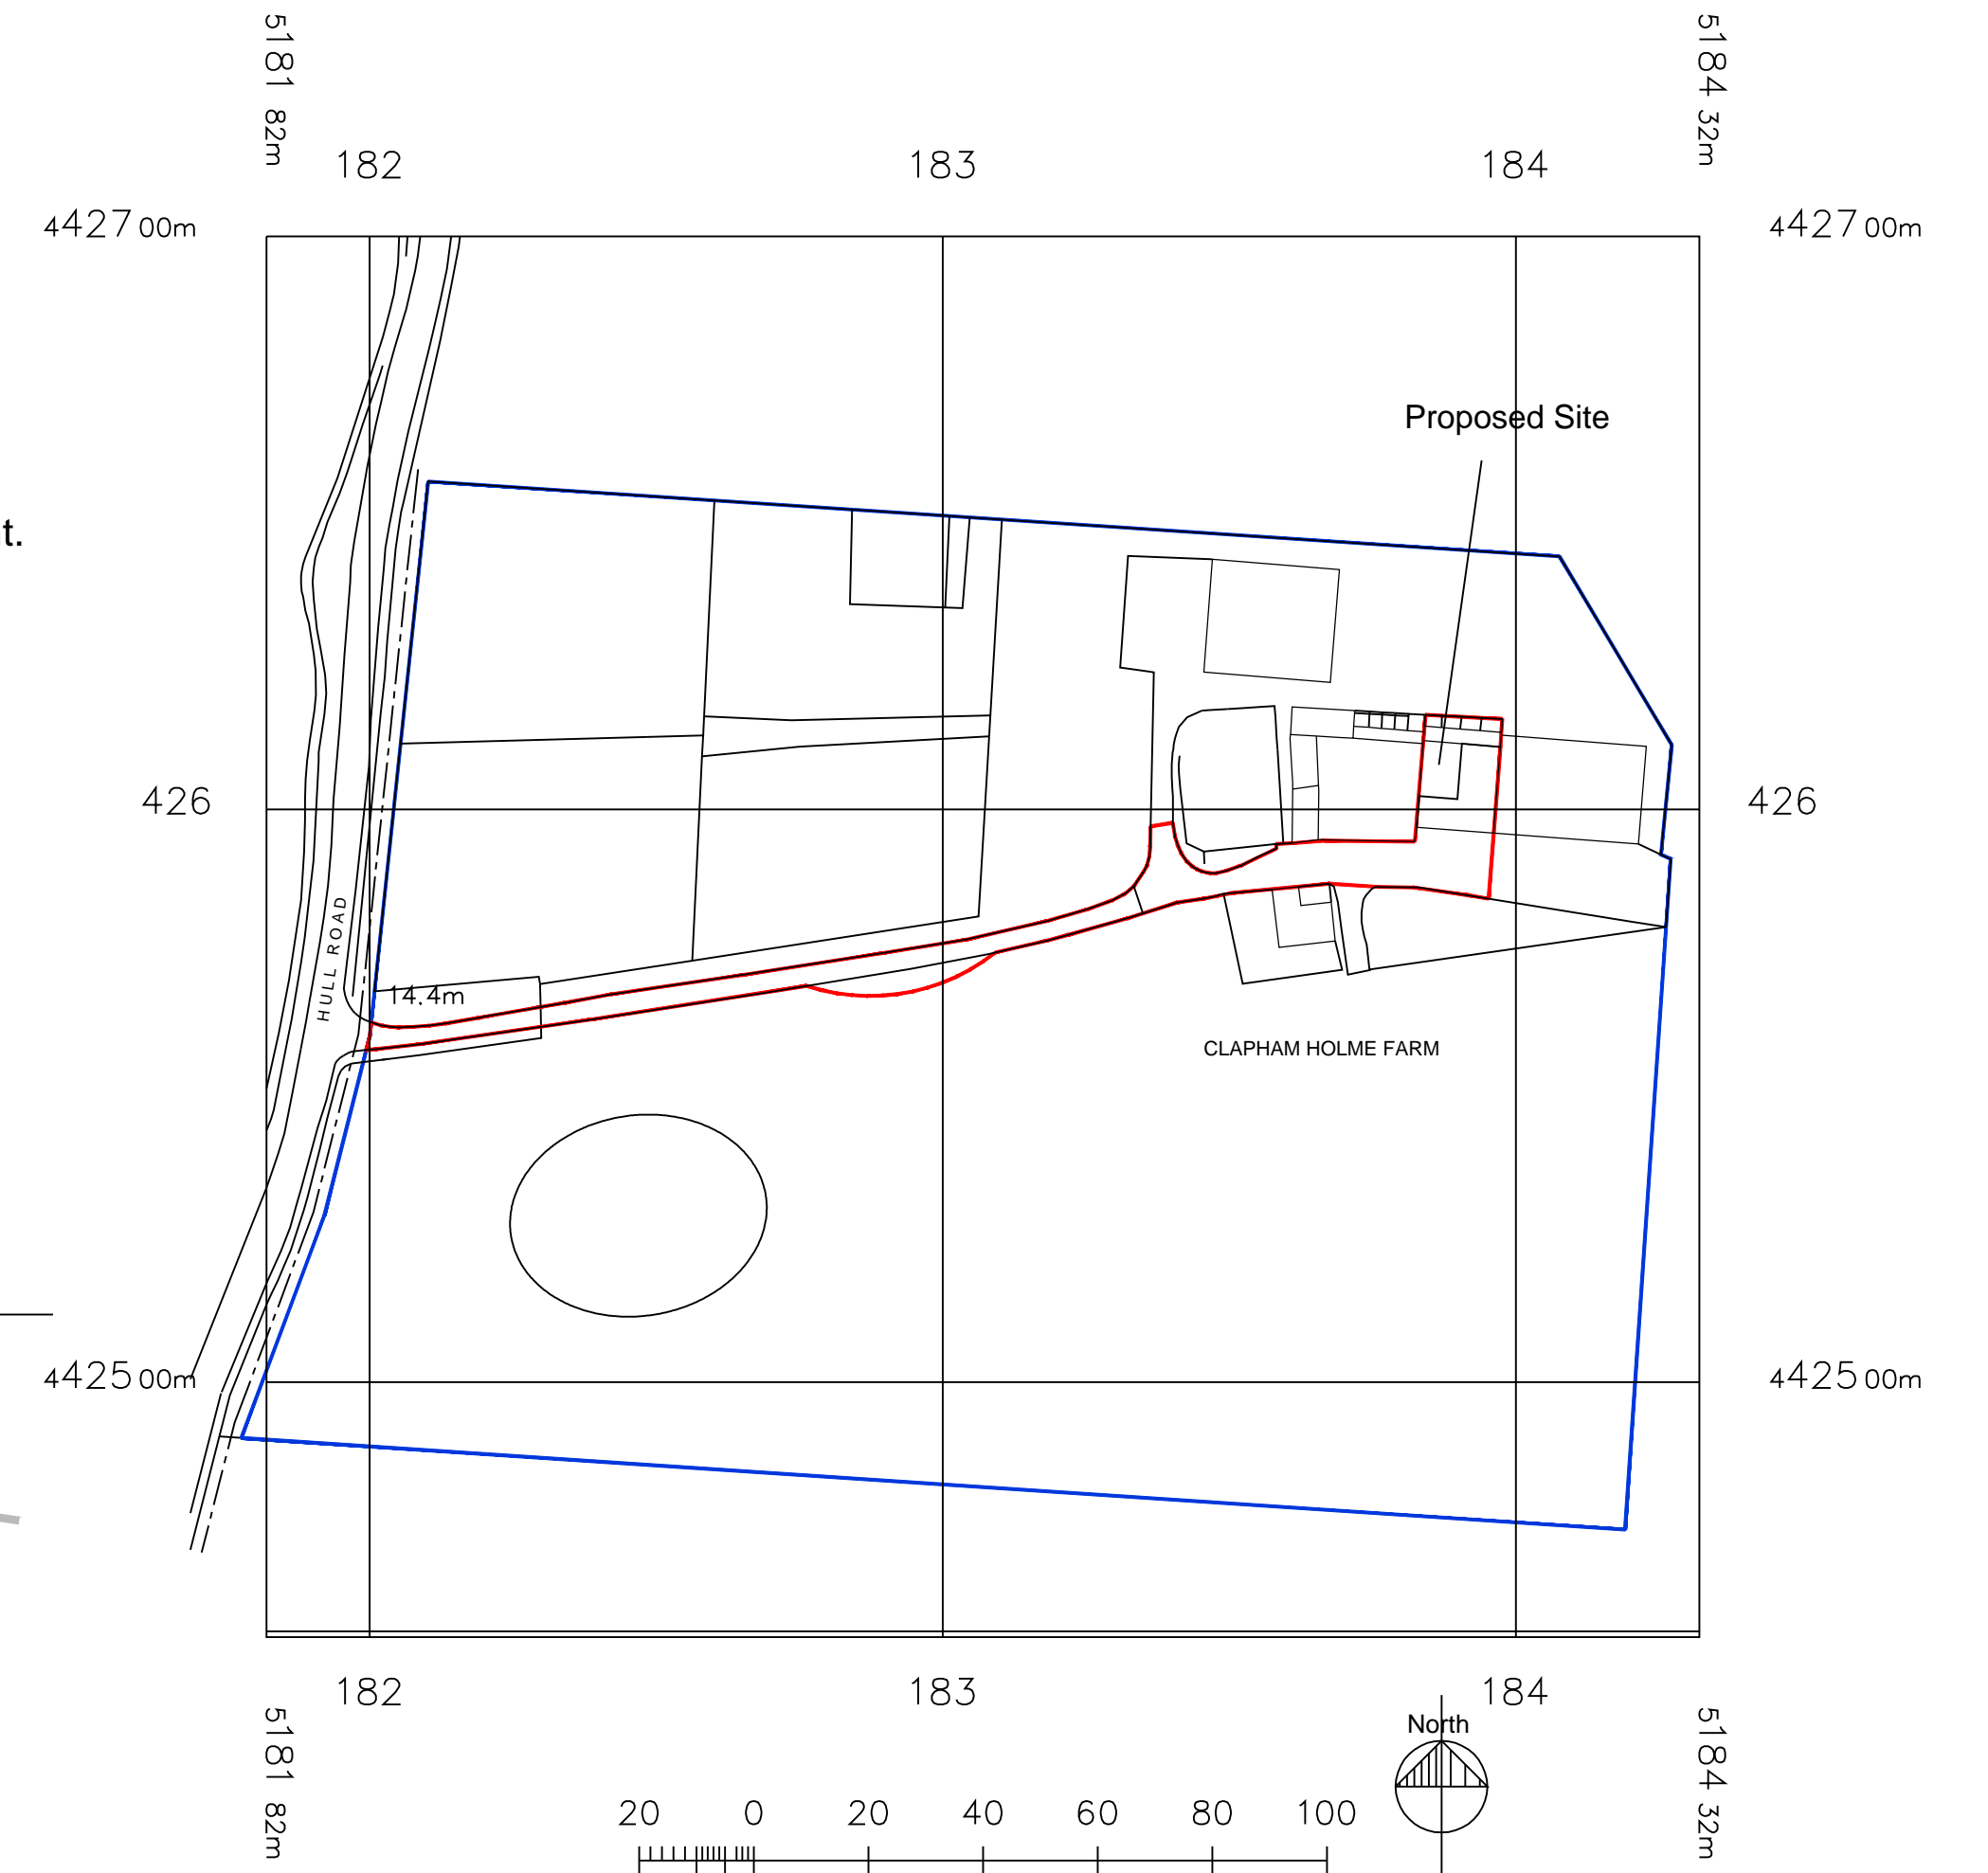

REVISIONS		
Date	Description	By

# Ordnance Survey OS Sitemap

LOCATION PLAN - SCALE 1:1250

SITE / BLOCK PLAN - SCALE 1:500

**Seatswood Architects Ltd.**  
*from concept to completion*  
 Seatswood, Seaton Road, Hornsea, East Yorkshire HU18 1BS  
 T: 01964 534642 M: 07713591453 E: colmembleton@outlook.com

Dwg. title  
 Site Location and Block Plans  
 As Proposed

**PLANNING**

Job No: MD/2207	Dept: A	Element: (01)	Dwg No: 005	Rev: /
-----------------	---------	---------------	-------------	--------