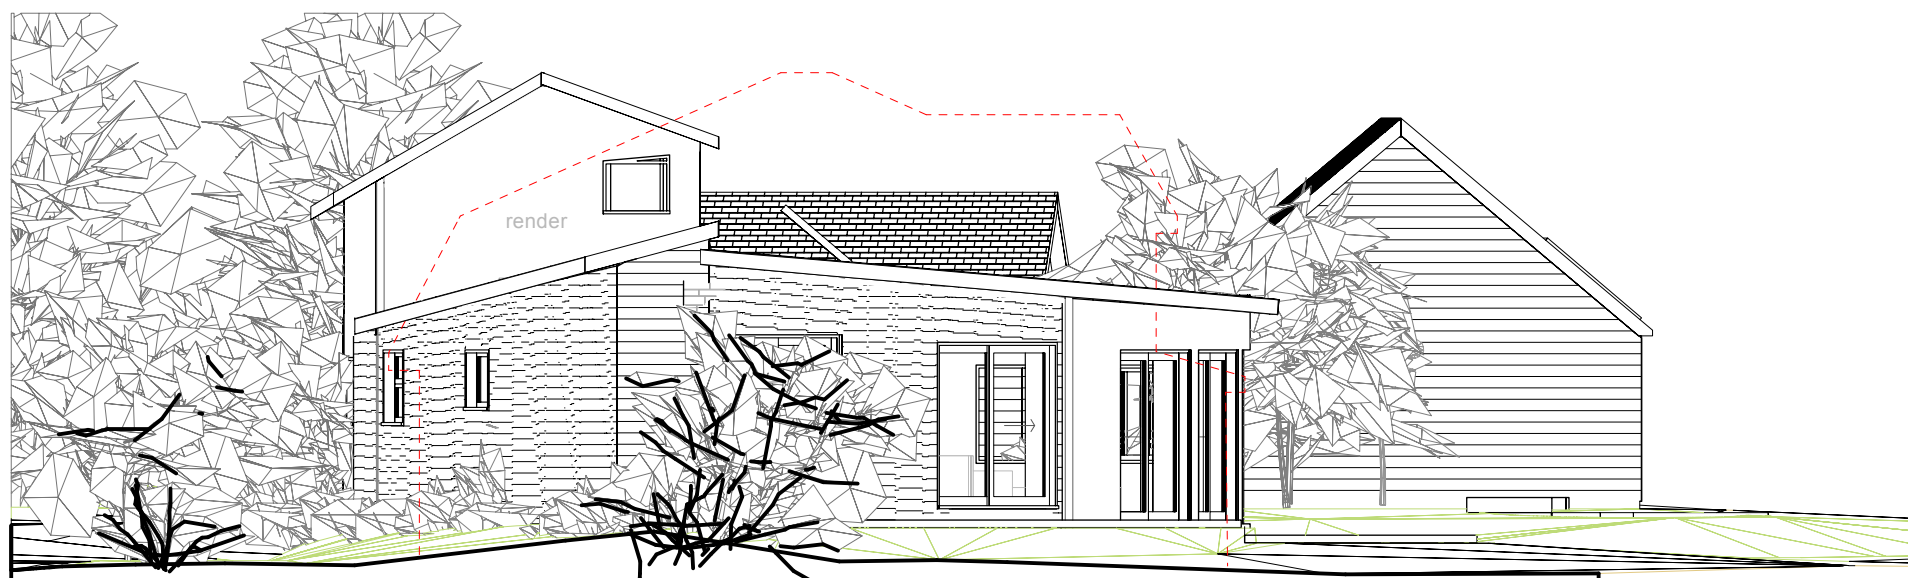

horizontal larch weatherboard cladding

**New House True North Elevation 3**  
1:100

**New House True West Elevation 4**  
1:100

0 5 10 m

powered living

Naturally powered contemporary homes  
[www.poweredliving.co.uk](http://www.poweredliving.co.uk)

ISSUE	DATE	REVISION	PROJECT #
PROJECT	<b>Meadowview</b>		
CLIENT	<b>Helen Richards</b>		DATE # March 2020 DWG #
DWG	<b>Proposed House North and West Elevations</b>		SCALE @ A3 1:100 018
	DRAWN	hr	
	CHKD	hr	REVISION