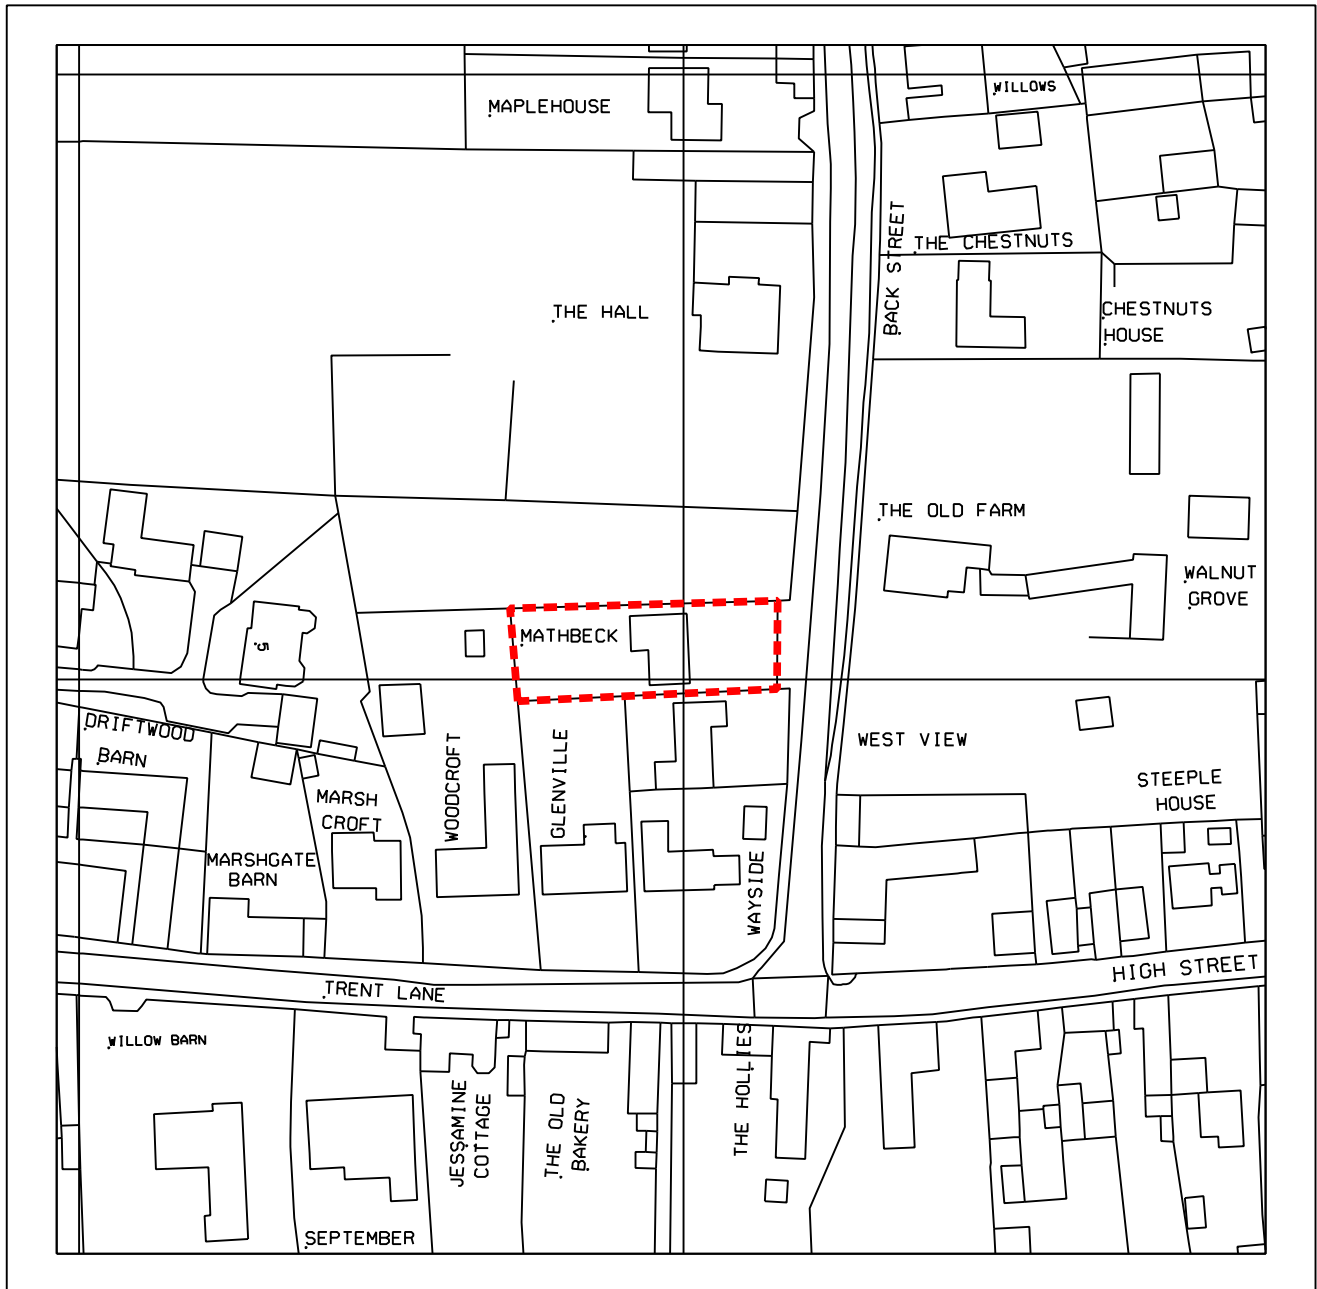

Ordnance Survey OS Sitemap

OS Map information shown dotted
where different to actual location

**Mathbeck
Back Street
South Clifton
NG23 7AF**

Metres