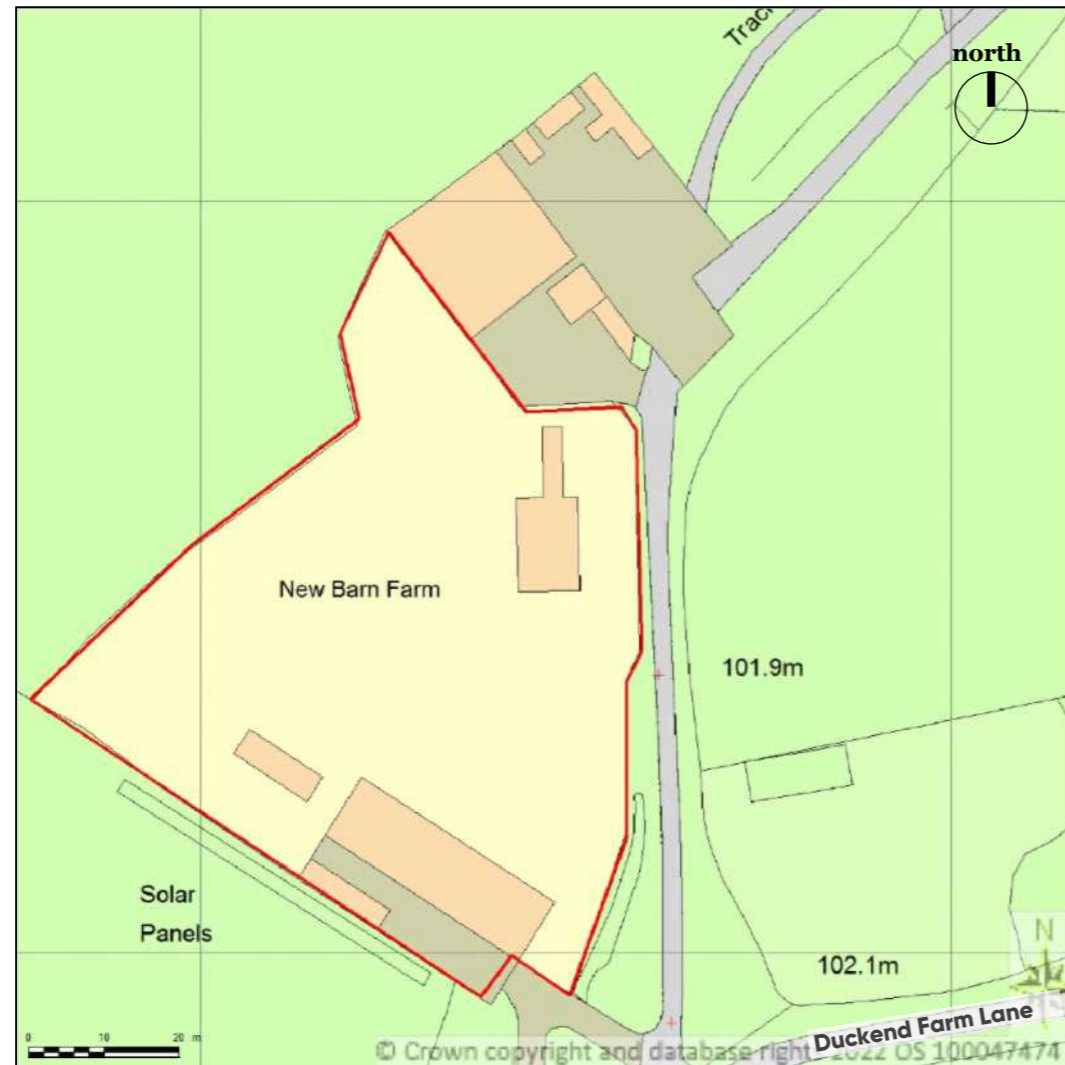

**SITE LOCATION PLAN**  
AREA 2 HA  
CENTRE COORDINATES: 563746, 228955

Location Plan (1:1000)

**BLOCK/SITE PLAN**  
CENTRE COORDINATES: 563725, 228946

Block Plan (1:500)