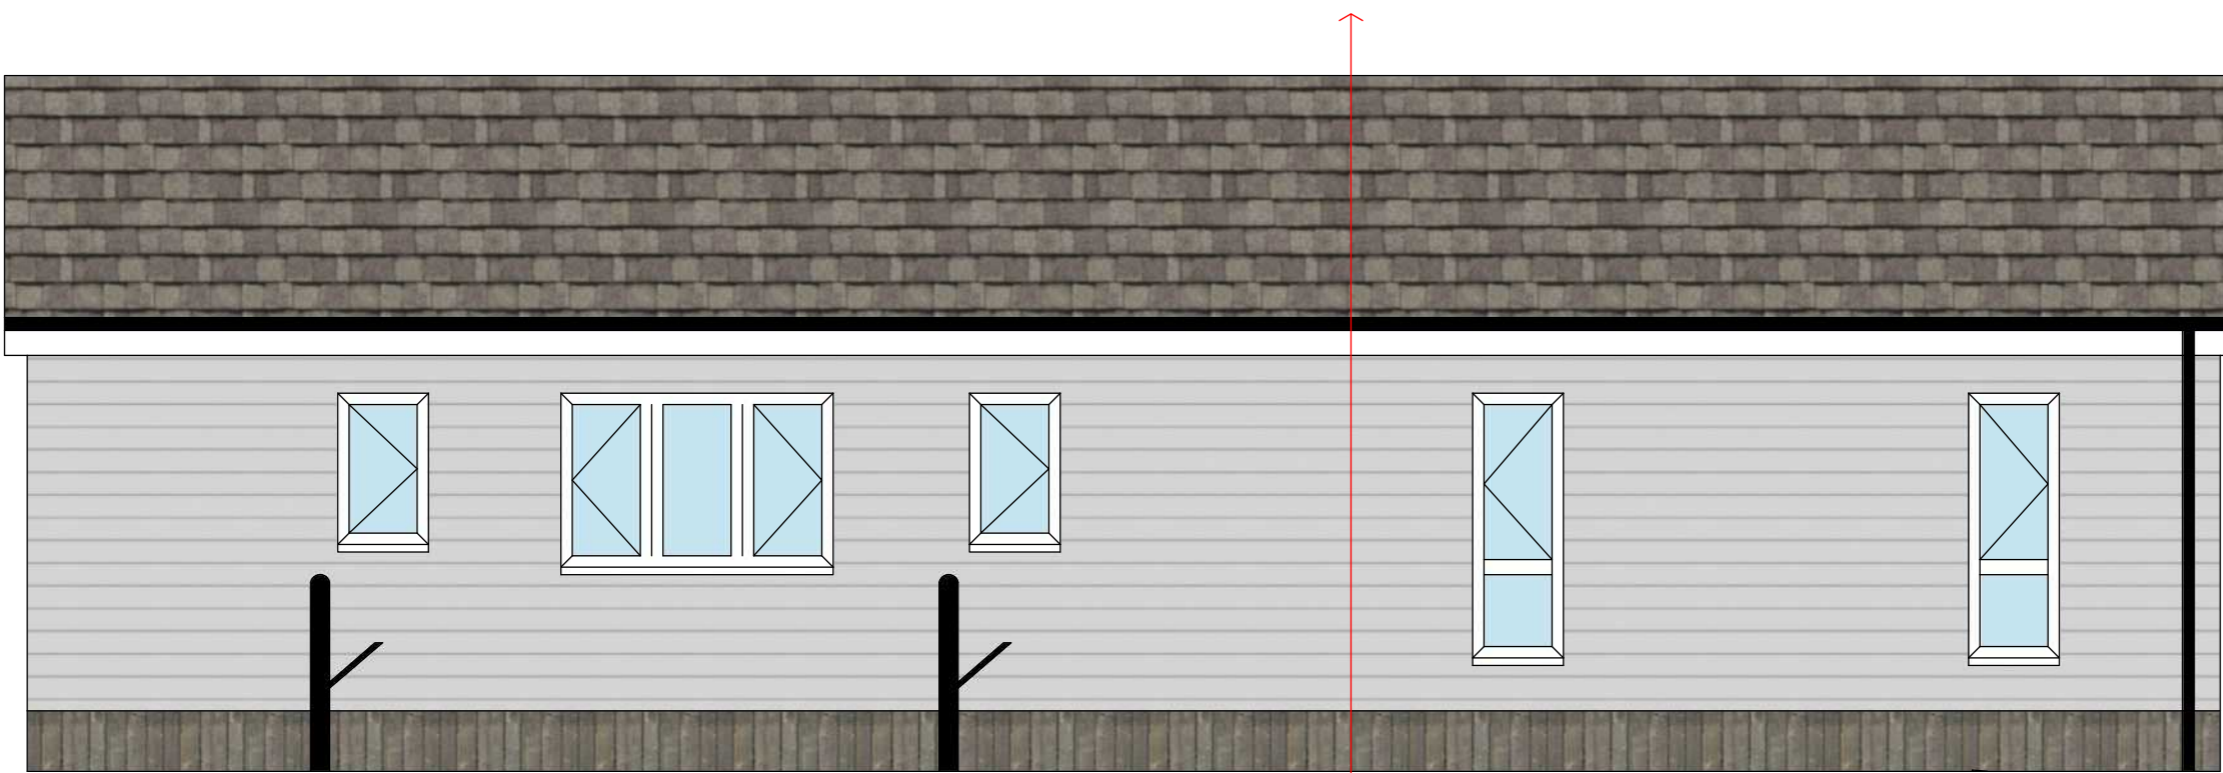

1 contemporary log living

CLIENT  
Peter & Anne Lilley  
New Barn Farm, Lindsell  
Dunmow  
CM6 3QH

PROJECT  
Bespoke Annexe

DRAWN BY  
KT

ISSUE  
30.07.22

DESCRIPTION  
Elevations

SCALE  
1-50

SOUTH ELEVATION

JL

EAST ELEVATION