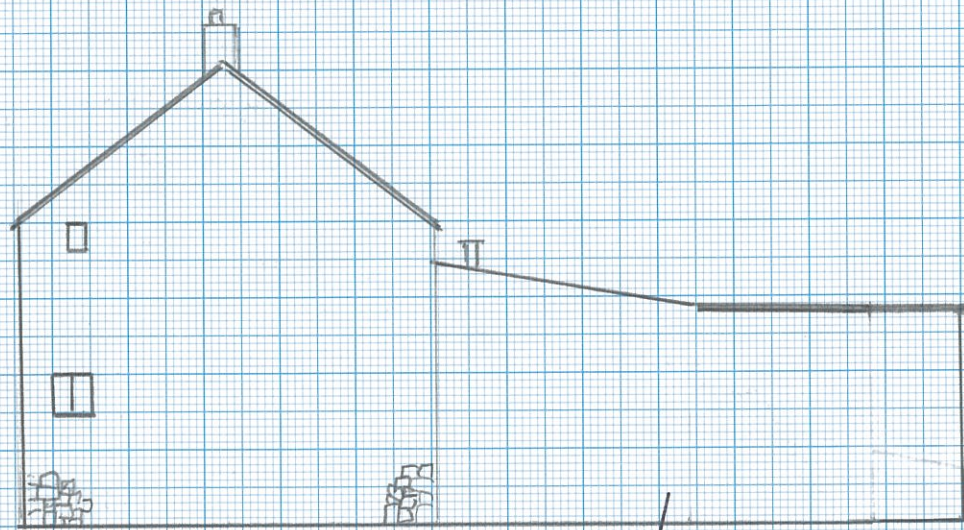

South elevation

North elevation

Michael Barnes  
 Myrtle Tree Cottage  
 Lamyatt  
 Somerset  
 BA4 6NP

West elevation

Cement Render

East elevation

Wooden car port  
 not shown for  
 clarity

Proposed elevations 1b Scale 1:100

0m 1m 2m 3m

Drawn on A3