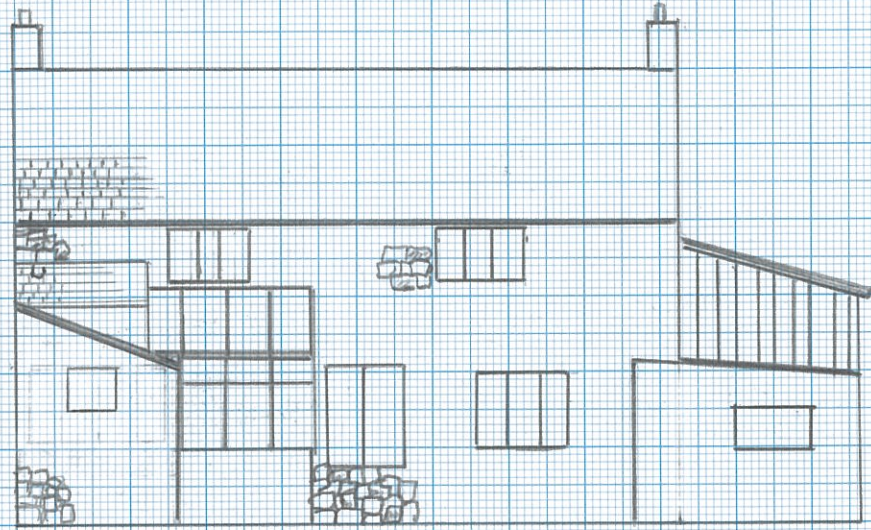

South elevation

North elevation

Michael Barnes  
 Myrtle Tree Cottage  
 Lamyatt  
 Somerset  
 BA4 6NP

West elevation

Cement Render

East elevation

Wooden car port  
 not shown for  
 clarity

Proposed elevations 1b Scale 1:100

0m 1m 2m 3m

Drawn on A3