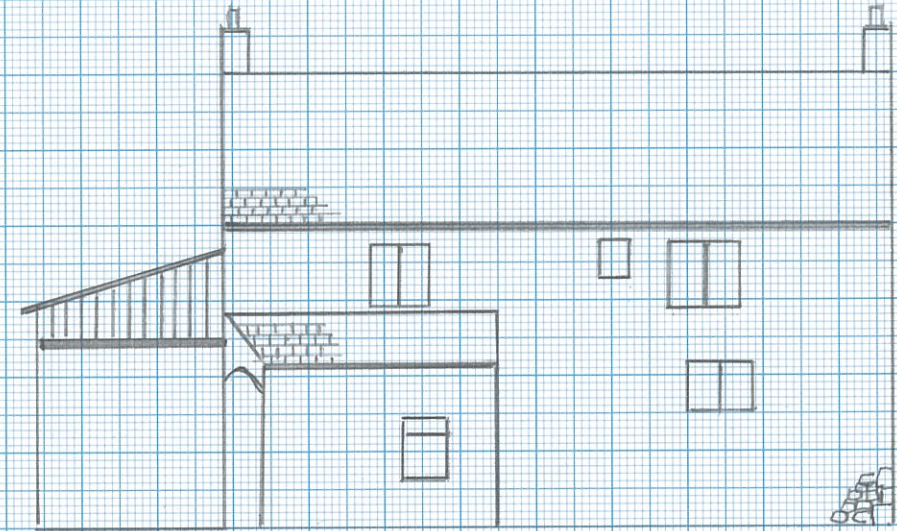

South elevation

North elevation

Michael Barnes  
 Myrtle Tree Cottage  
 Lamyatt  
 Somerset  
 BA4 6NP

West elevation

Cement Render

East elevation

Wooden car port  
 not shown for  
 clarity

Proposed elevations 1b Scale 1:100

0m 1m 2m 3m

Drawn on A3