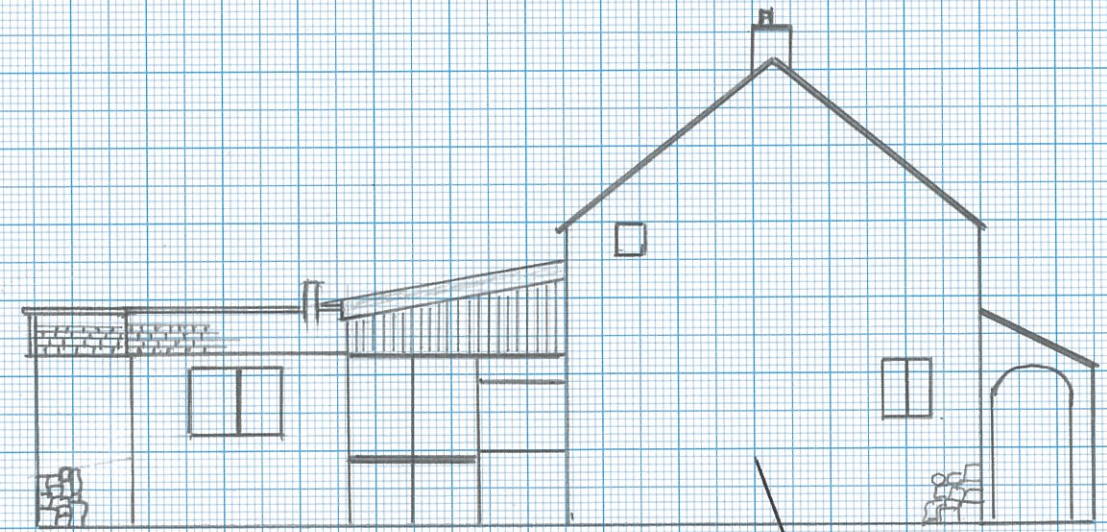

South elevation

North elevation

Michael Barnes  
 Myrtle Tree Cottage  
 Lamyatt  
 Somerset  
 BA4 6NP

West elevation

Cement Render

East elevation

Wooden car port  
 not shown for  
 clarity

Proposed elevations 1b Scale 1:100

0m 1m 2m 3m

Drawn on A3