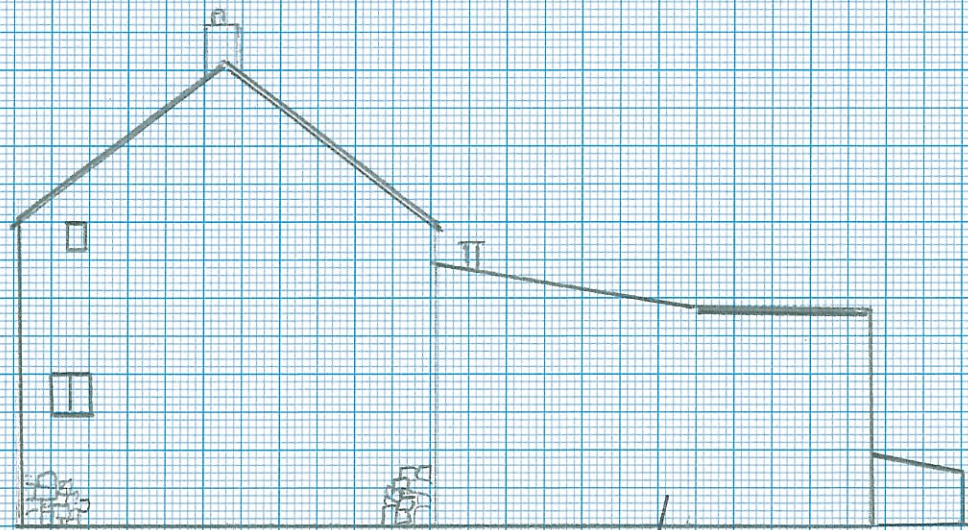

South elevation

North elevation

Michael Barnes
 Myrtle Tree Cottage
 Lamyatt
 Somerset
 BA4 6NP

West elevation

Cement Render

East elevation

Wooden car port
 not shown for
 clarity

Existing elevations la Scale 1:100

0m 1m 2m 3m

Drawn on A3