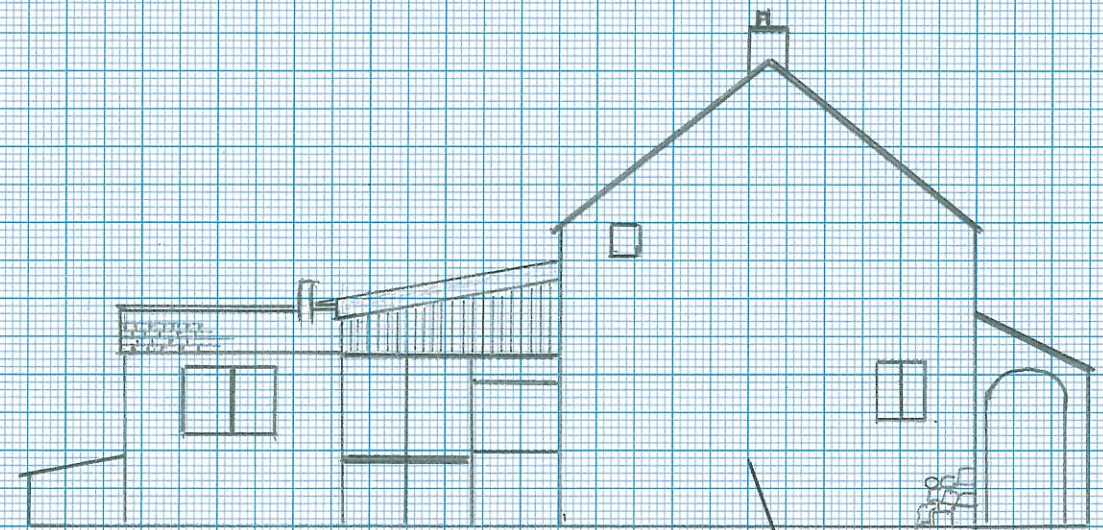

South elevation

North elevation

Michael Barnes
 Myrtle Tree Cottage
 Lamyatt
 Somerset
 BA4 6NP

West elevation

Cement Render

East elevation

Wooden car port
 not shown for
 clarity

Existing elevations la Scale 1:100

0m 1m 2m 3m

Drawn on A3