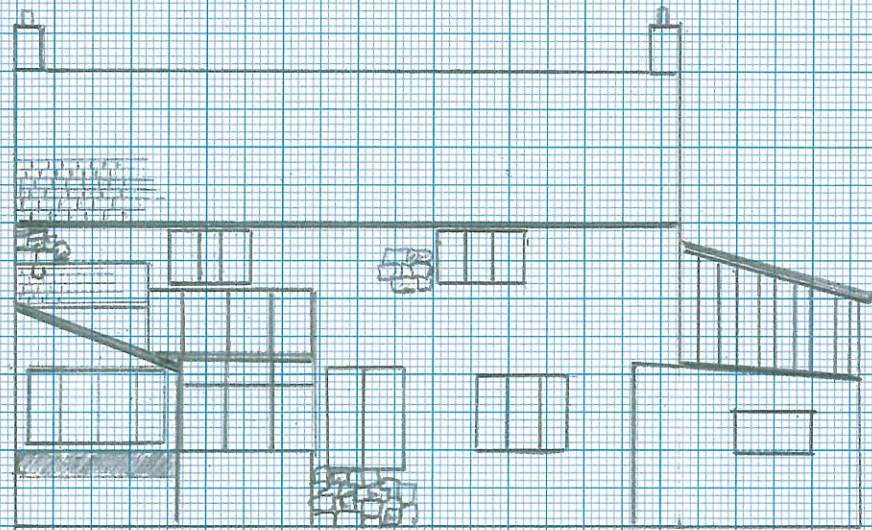

South elevation

North elevation

Michael Barnes
 Myrtle Tree Cottage
 Lamyatt
 Somerset
 BA4 6NP

West elevation

Cement Render

East elevation

Wooden car port
 not shown for
 clarity

Existing elevations la Scale 1:100

0m 1m 2m 3m

Drawn on A3