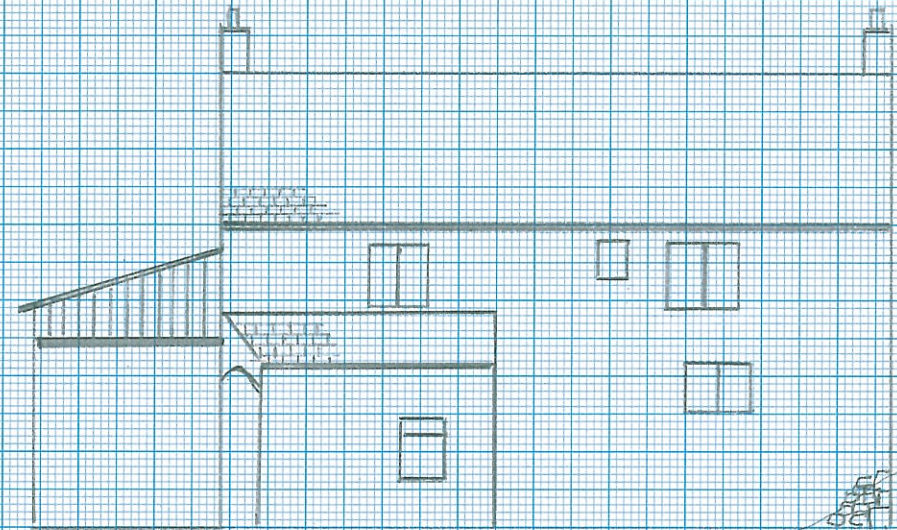

South elevation

North elevation

Michael Barnes
 Myrtle Tree Cottage
 Lamyatt
 Somerset
 BA4 6NP

West elevation

Cement Render

East elevation

Wooden car port
 not shown for
 clarity

Existing elevations la Scale 1:100

0m 1m 2m 3m

Drawn on A3