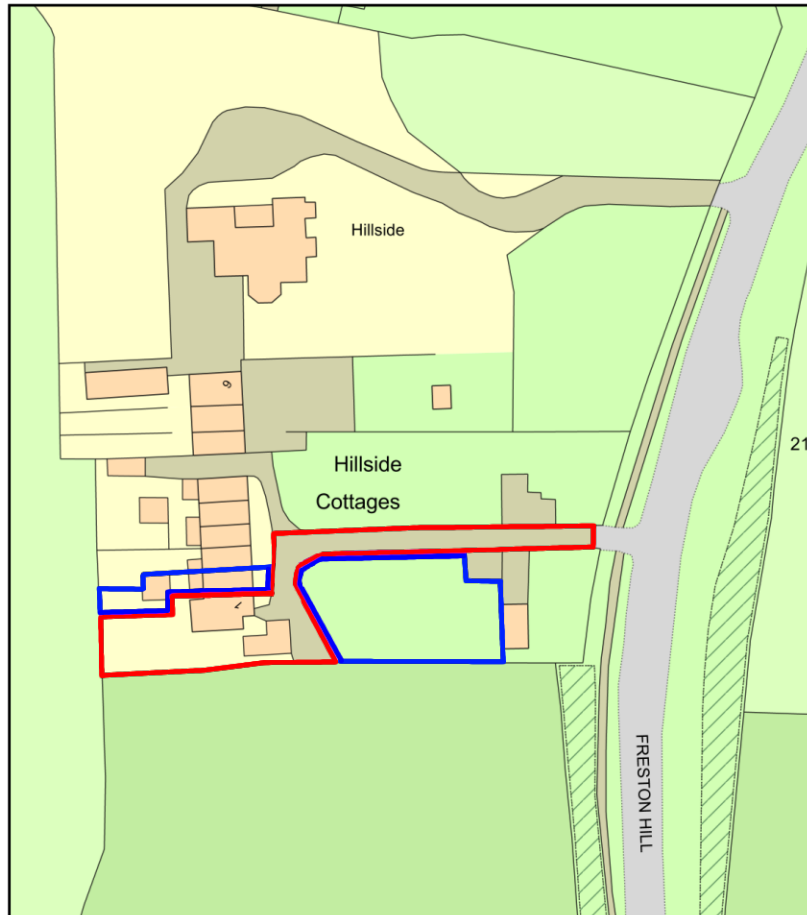

Location Plan

Plan Produced for: Theo Arch Tech
Date Produced: 23 Jun 2022
Plan Reference Number: TQRQM22174121435120
Scale: 1:1250 @ A4