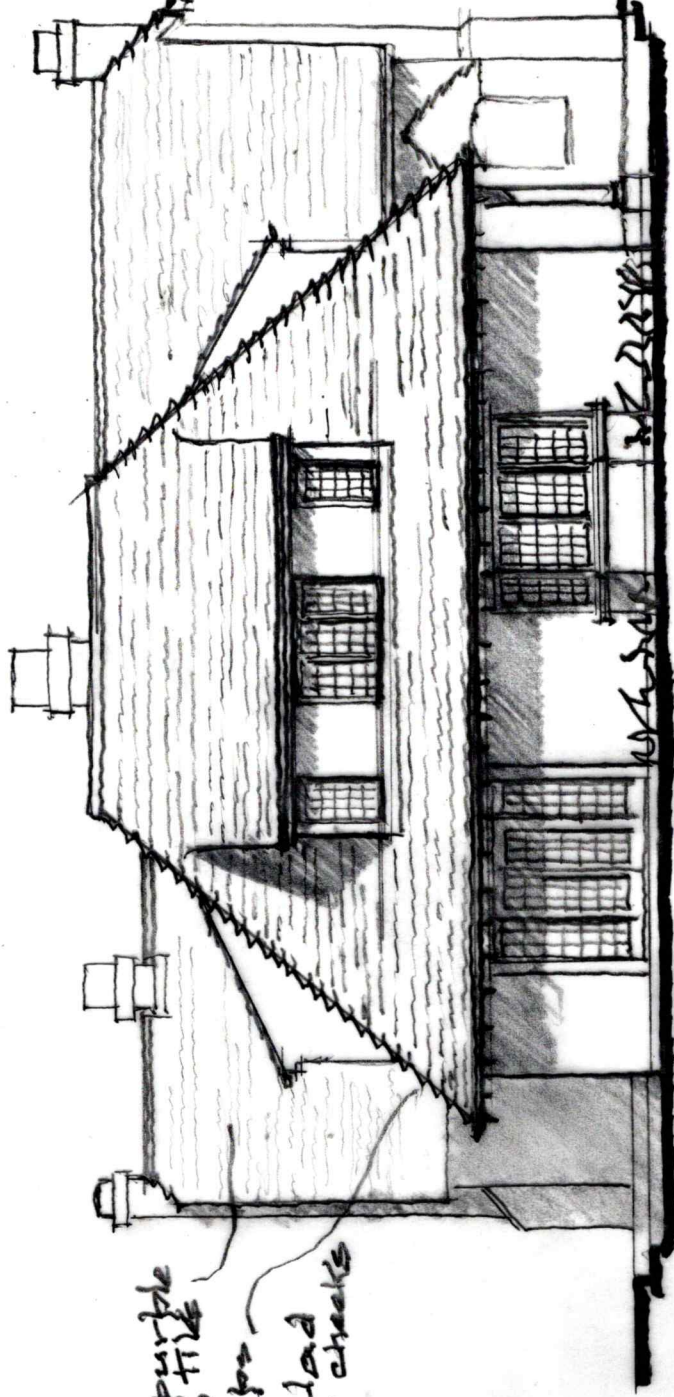

WEST

NORTH

SOUTH

EAST

plain red/purple  
mudbr clay tile  
barnet hips  
lead clad  
dormer cheeks

JON DALE ARCHITECT LTD.

Jon Dale RIBA 12 Crestwood View, Eastleigh, Hampshire, SO50 4NF Tel: 07787 575126 E-mail: jondalearchitect@gmail.com

Project

WHITE OWL COTTAGE

DURLEY

for Mr & Mrs L. MILLAR

Scale  
1:100  
eA3

Date  
July 22

Drawn  
Checked

Job No.  
Drawing No.  
LJM/226

ELEVATIONS OF PROPOSED  
REPLACEMENT OF THATCHED  
ROOF WITH CLAY TILES