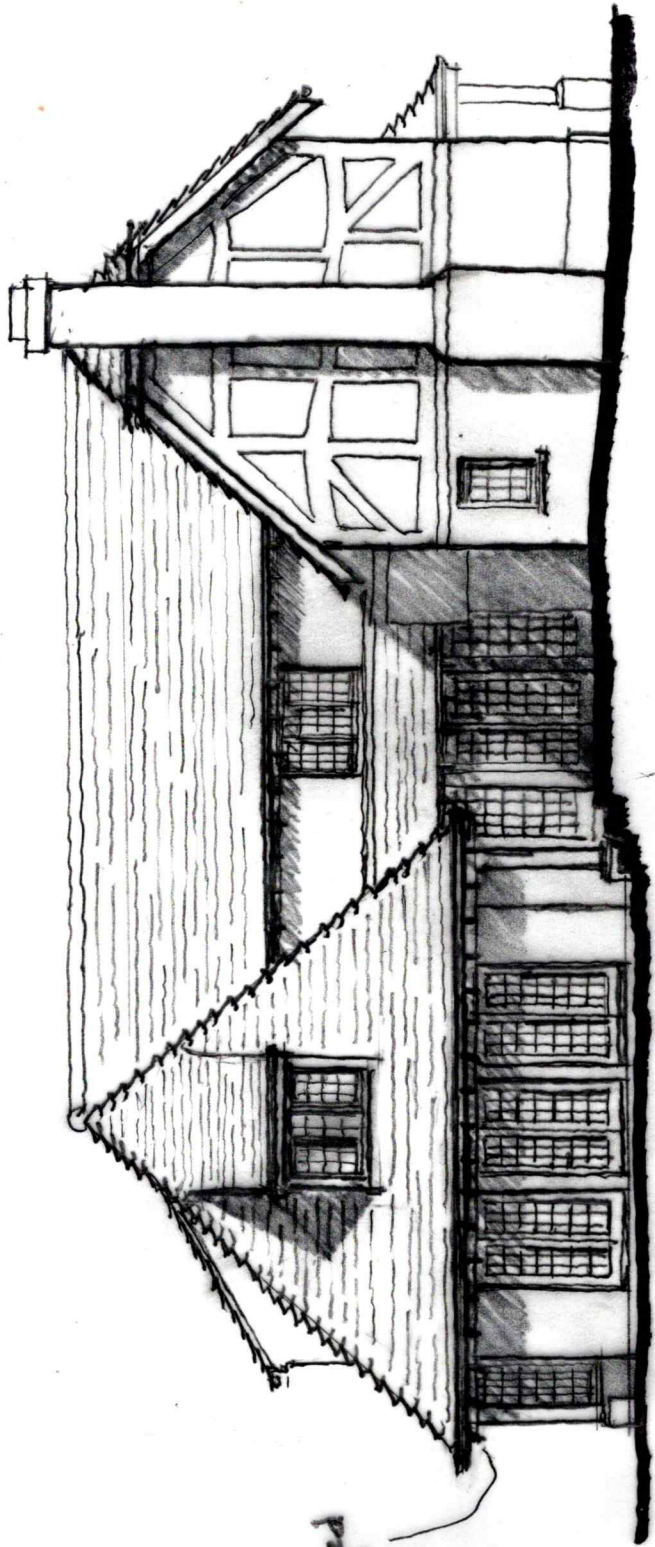

WEST

NORTH

SOUTH

EAST

plain red/purple  
mudbr clay tile  
barnet hips  
lead clad  
dormer cheeks

JON DALE ARCHITECT LTD.

Jon Dale RIBA 12 Crestwood View, Eastleigh, Hampshire, SO50 4NF Tel: 07787 575126 E-mail: jondalearchitect@gmail.com

Project

WHITE OWL COTTAGE

DURLEY

for Mr & Mrs L. MILLAR

Scale  
1:100  
eA3

Date  
July 22

Drawn  
Checked

Job No.  
Drawing No.  
LJM/226

ELEVATIONS OF PROPOSED  
REPLACEMENT OF THATCHED  
ROOF WITH CLAY TILES