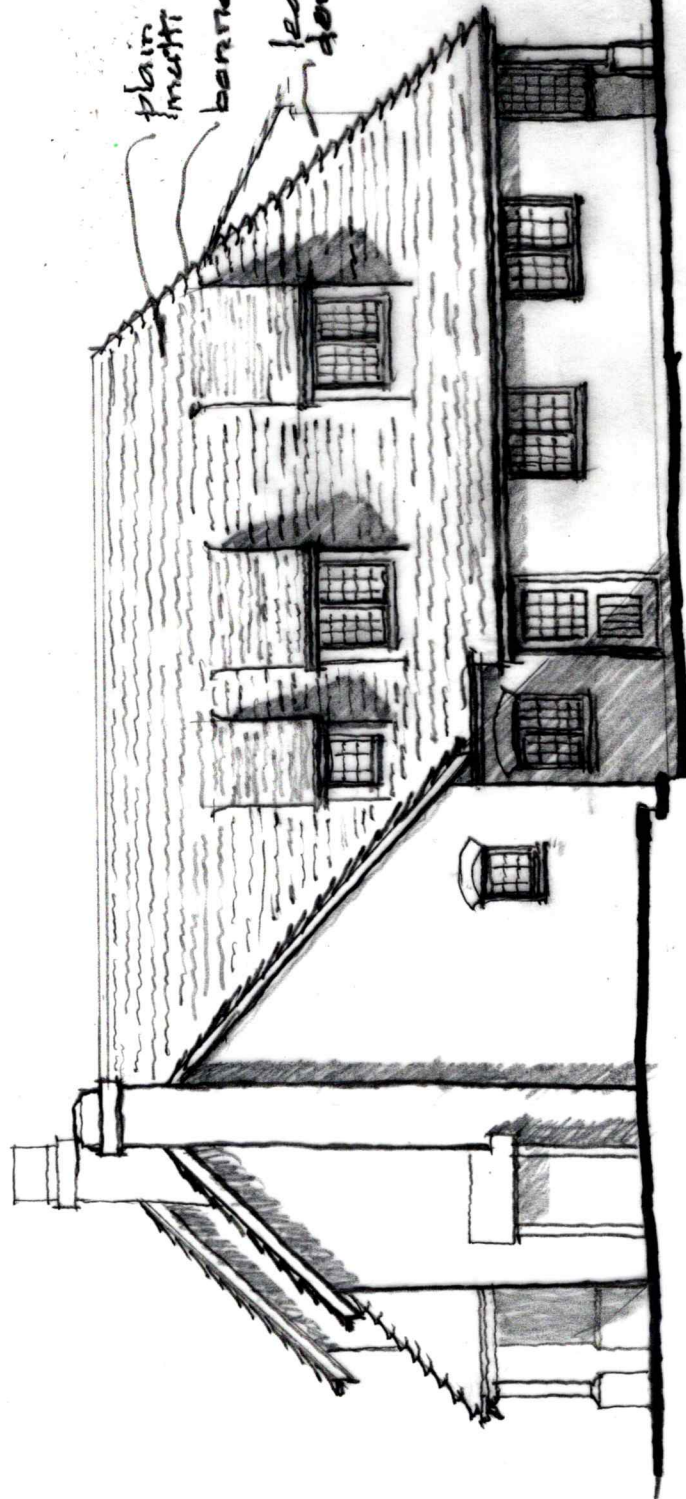

WEST

NORTH

SOUTH

EAST

plain red/purple  
mudbr clay tile  
barnet hips  
lead clad  
dormer cheeks

JON DALE ARCHITECT LTD.

Jon Dale RIBA 12 Crestwood View, Eastleigh, Hampshire, SO50 4NF Tel: 07787 575126 E-mail: jondalearchitect@gmail.com

Project

WHITE OWL COTTAGE

DURLEY

for Mr & Mrs L. MILLAR

Scale  
1:100  
eA3

Date  
July 22

Drawn  
Checked

Job No.  
Drawing No.  
LJM/226

ELEVATIONS OF PROPOSED  
REPLACEMENT OF THATCHED  
ROOF WITH CLAY TILES