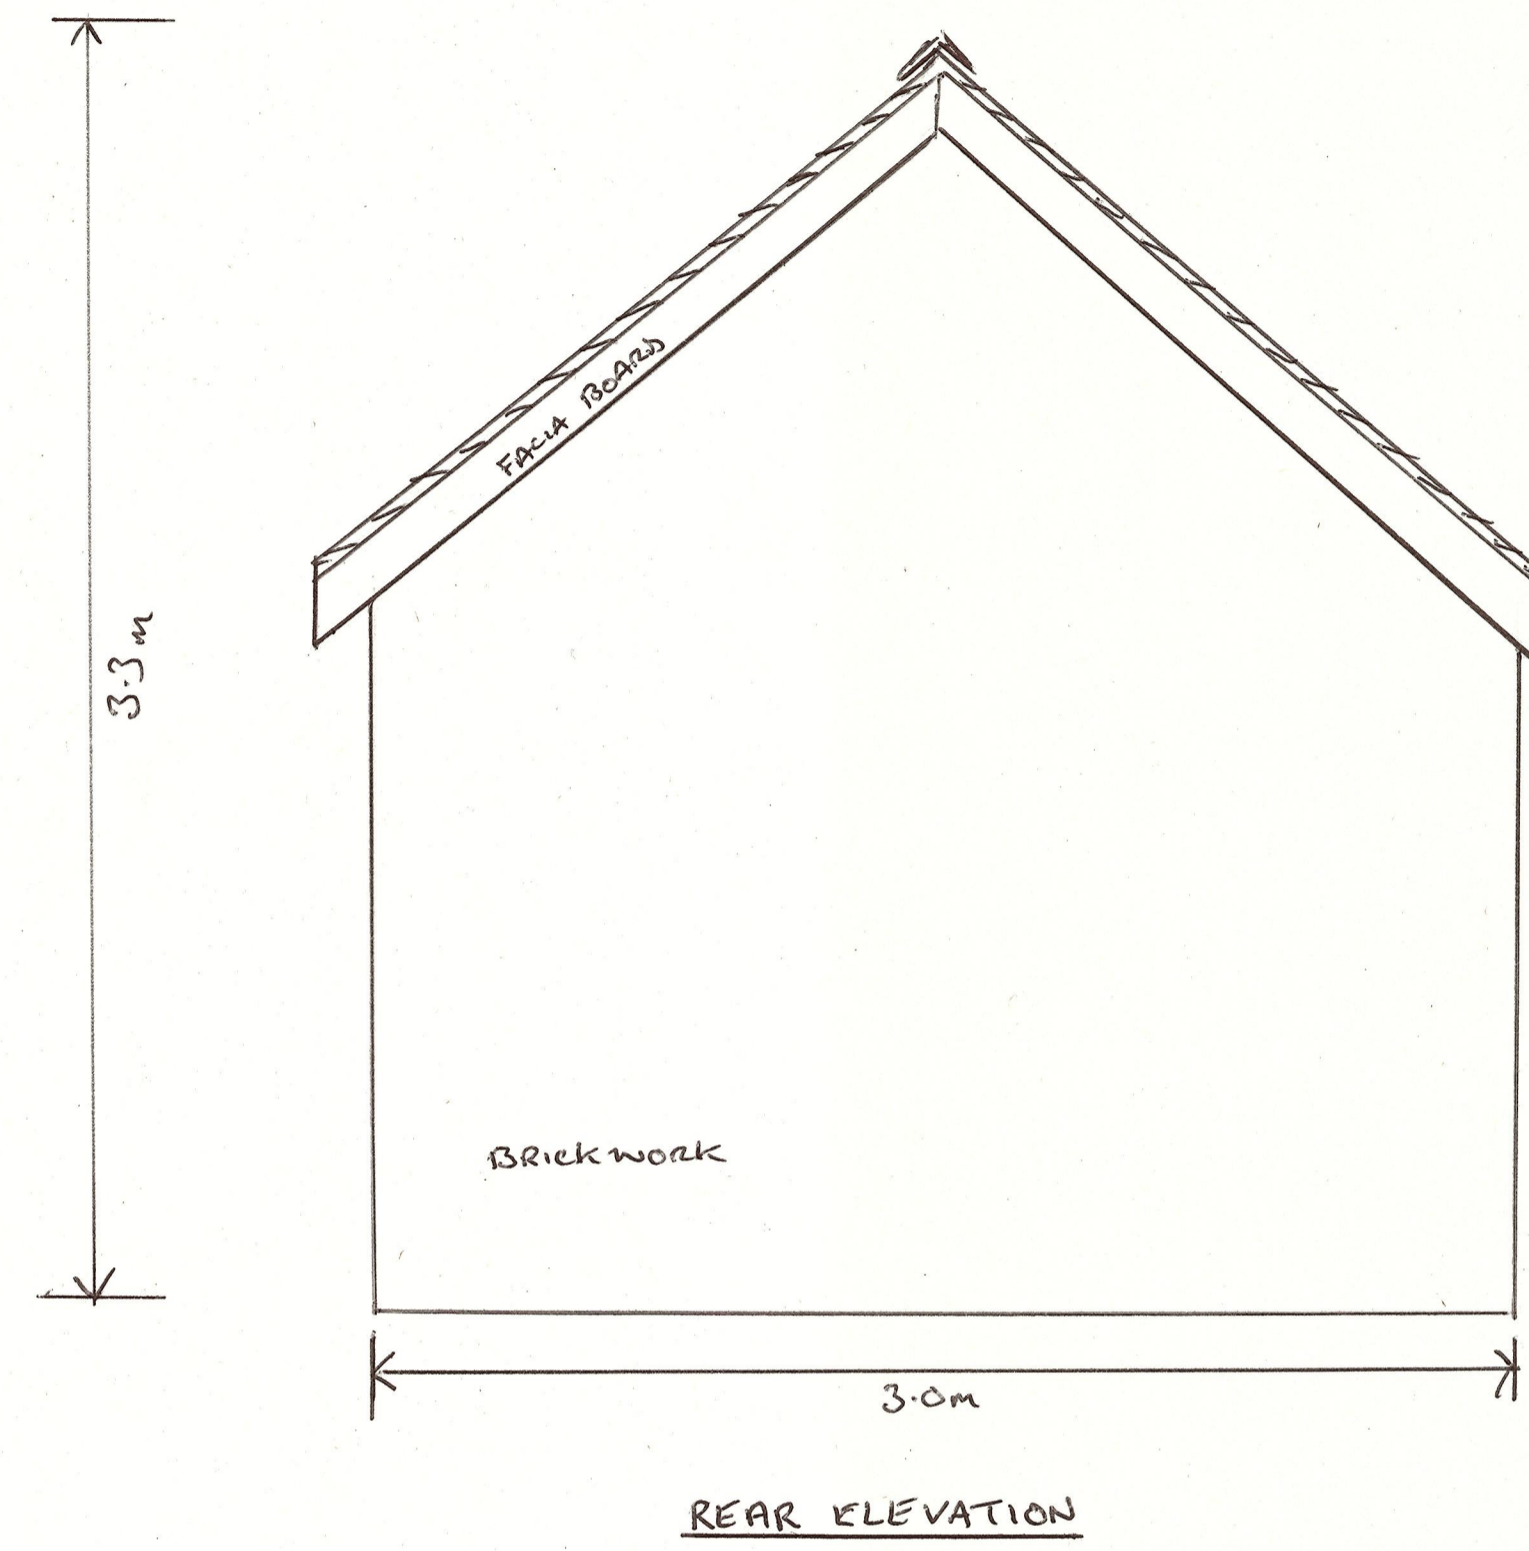

HOLLY COTTAGE OUTBUILDING

TITLE: HOLLY COTTAGE OUTBUILDING
DRWG REF: HCC/9A02
SCALE: 1:20
DATE: 26.07.2022
BRICKWORK: VANDERSANBEN FLEMISH ANTIQUÉ BRICK 65mm
ROOF: AMARANT PLAIN CLAY ROOF TILE SMOOTH RIDGE TILES TO MATCH
DOOR, FACIA BOARD, WINDOWS WOOD PAINTED IN FARROW & BALL VERTE DE TERRE NO 234
MORTAR: NATURDL.