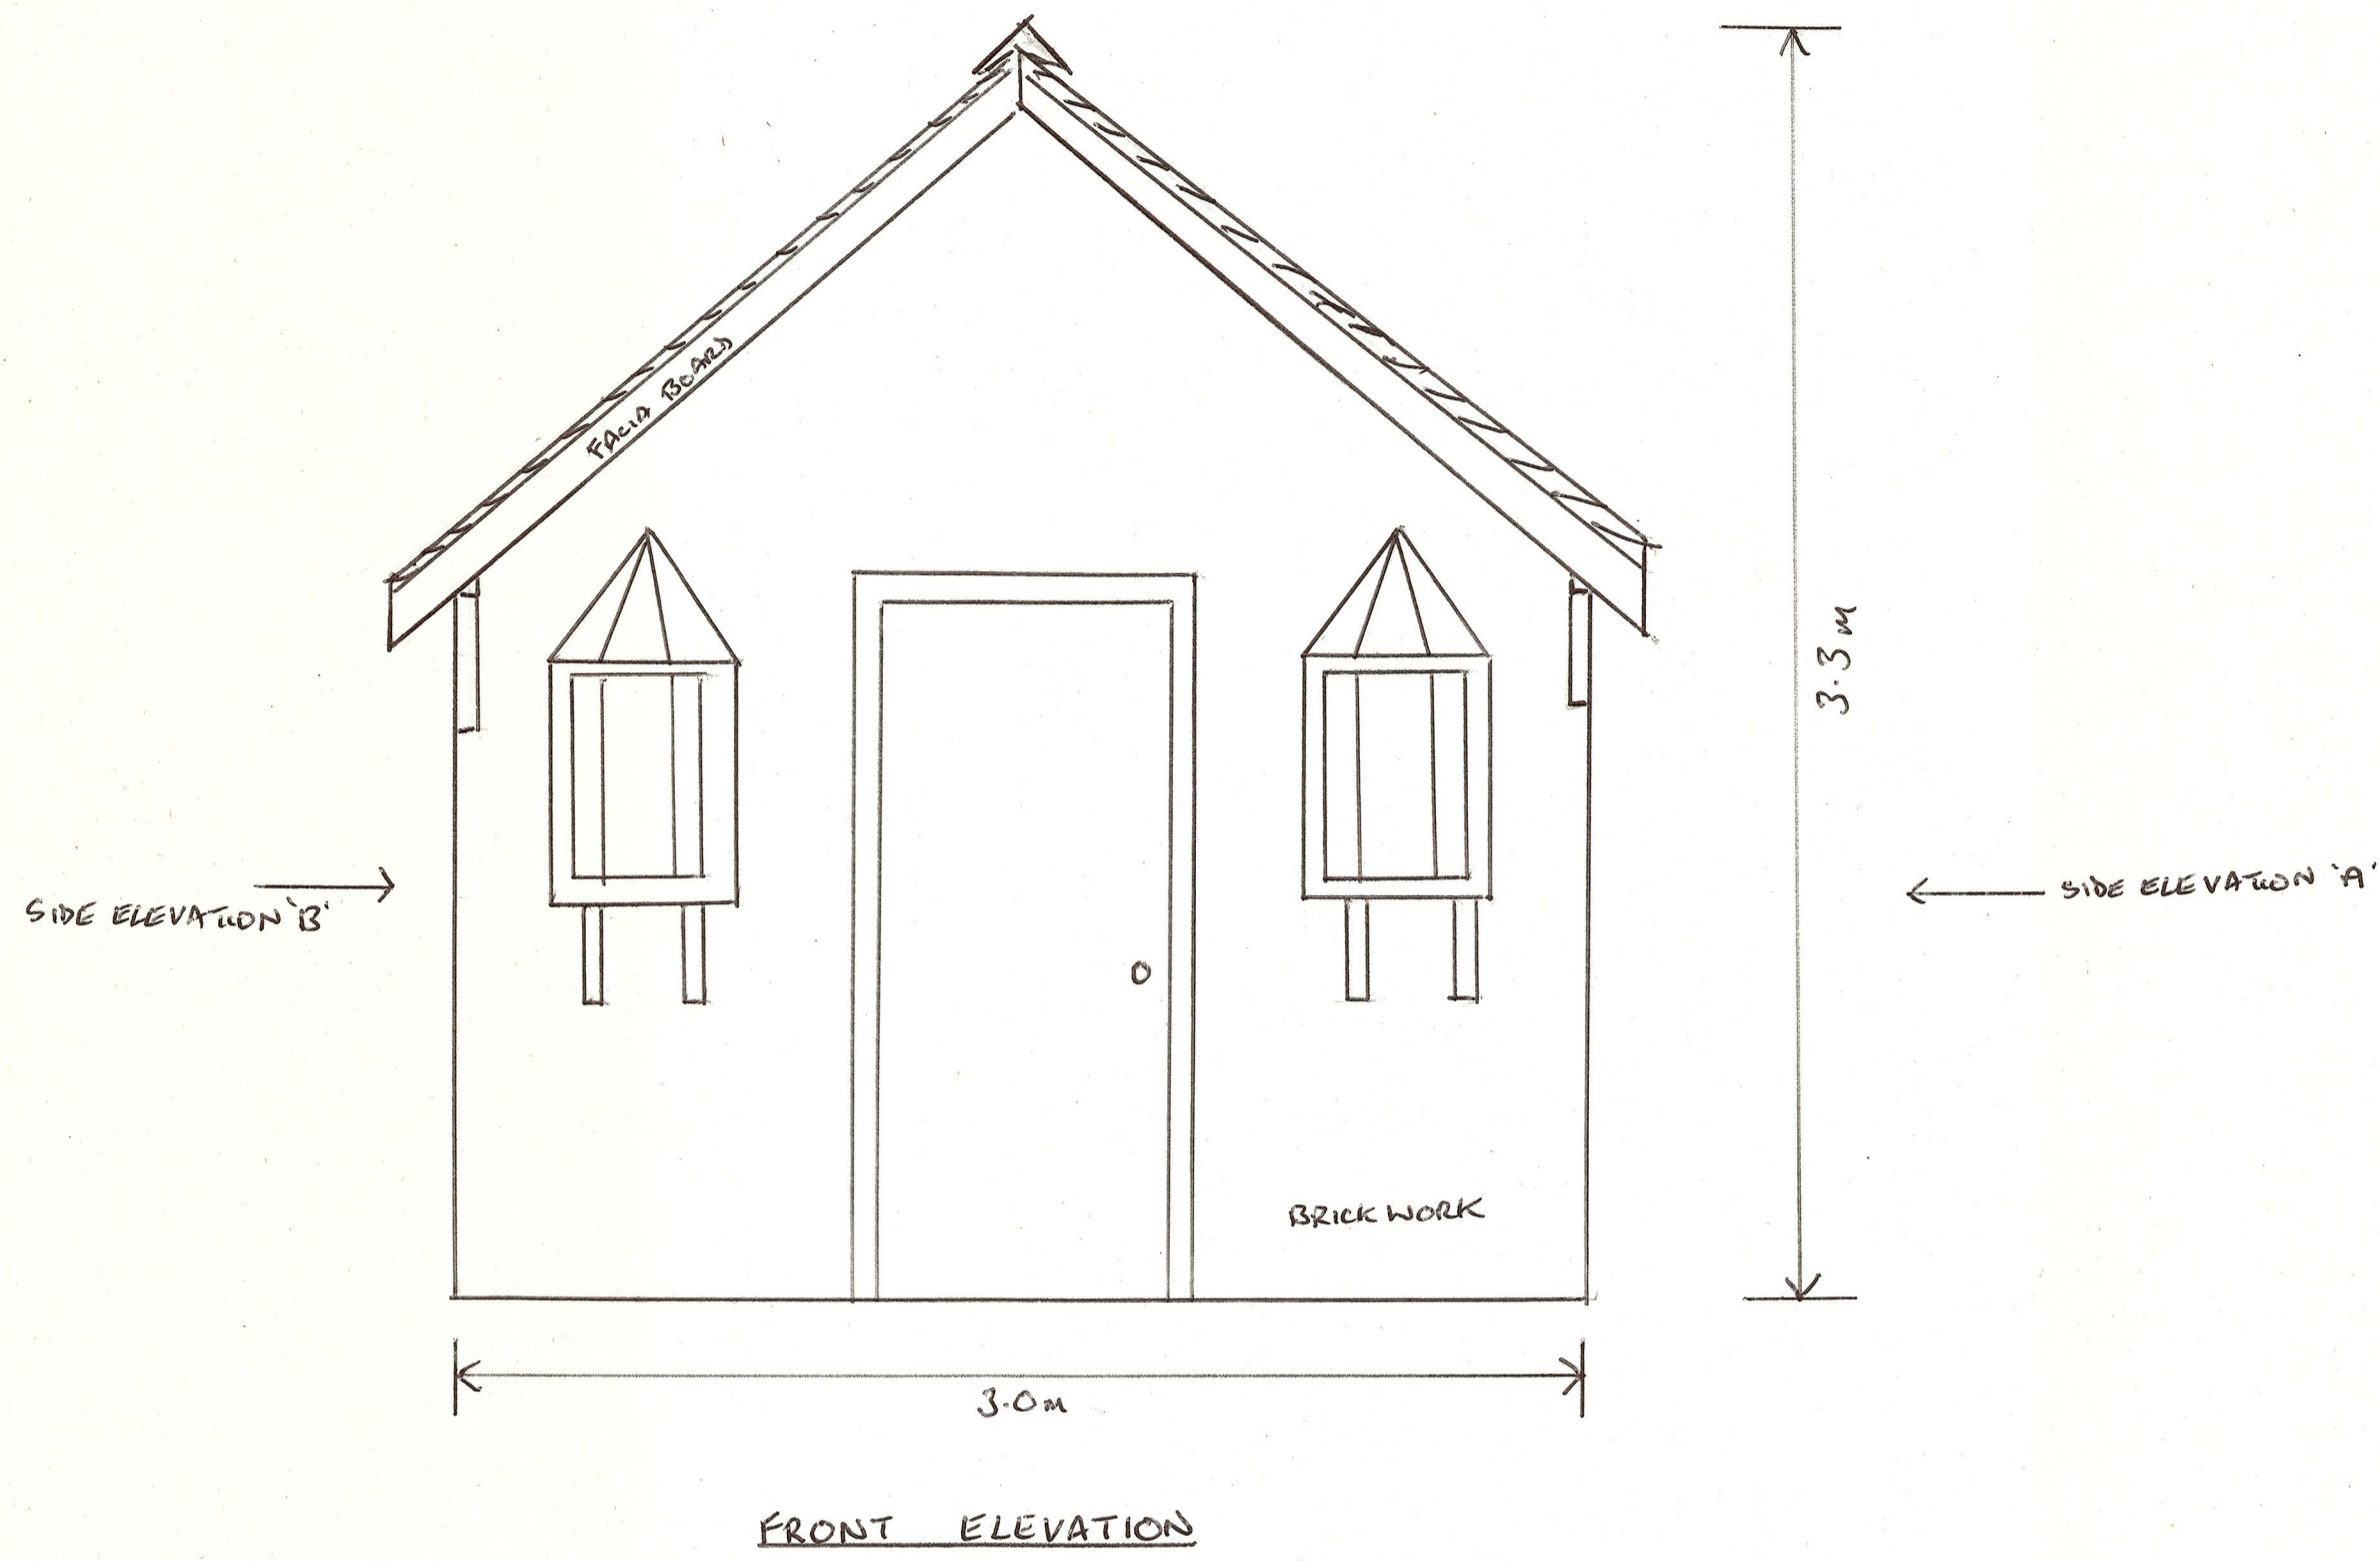

HOLLY COTTAGE OUTBUILDING

TITLE: HOLLY COTTAGE OUTBUILDING
DRWG REF: HCC/9A02
SCALE: 1:20
DATE: 26.07.2022
BRICKWORK: VANDERSANBEN FLEMISH ANTIQUÉ BRICK 65mm
ROOF: AMARANT PLAIN CLAY ROOF TILE SMOOTH RIDGE TILES TO MATCH
DOOR, FACIA BOARD, WINDOWS WOOD PAINTED IN FARROW & BALL VERTE DE TERRE NO 234
MORTAR: NATURDL.