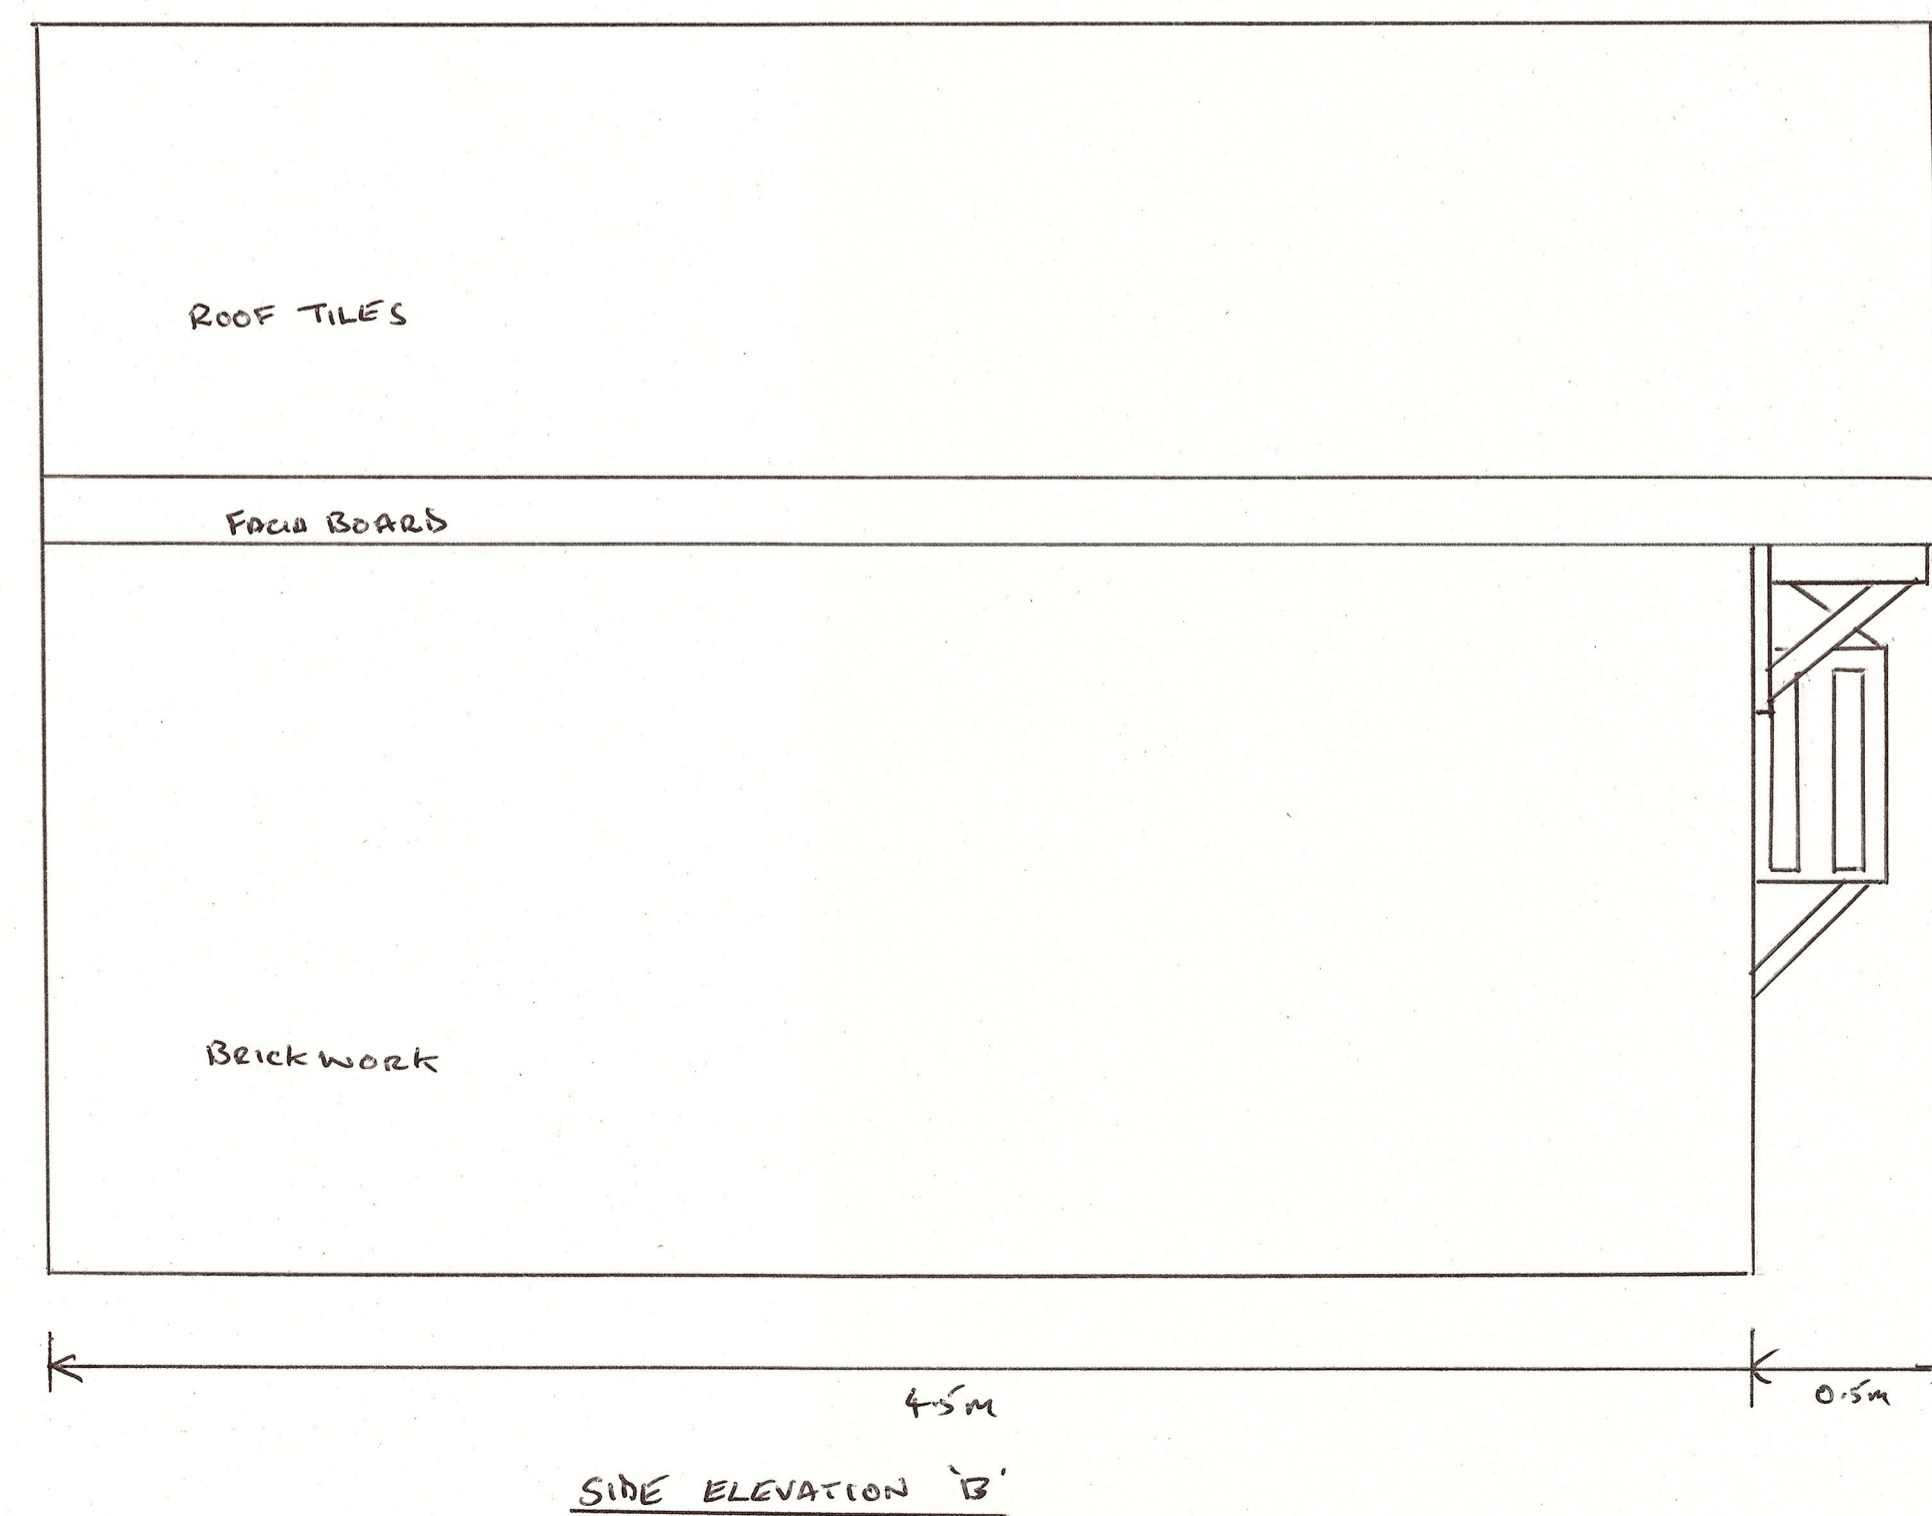

HOLLY COTTAGE OUTBUILDING

TITLE: HOLLY COTTAGE OUTBUILDING
DRWG REF: HCC/9A02
SCALE: 1:20
DATE: 26.07.2022
BRICKWORK: VANDERSANBEN FLEMISH ANTIQUÉ BRICK 65mm
ROOF: AMARANT PLAIN CLAY ROOF TILE SMOOTH RIDGE TILES TO MATCH
DOOR, FACIA BOARD, WINDOWS WOOD PAINTED IN FARROW & BALL VERTE DE TERRE NO 234
MORTAR: NATURDL.