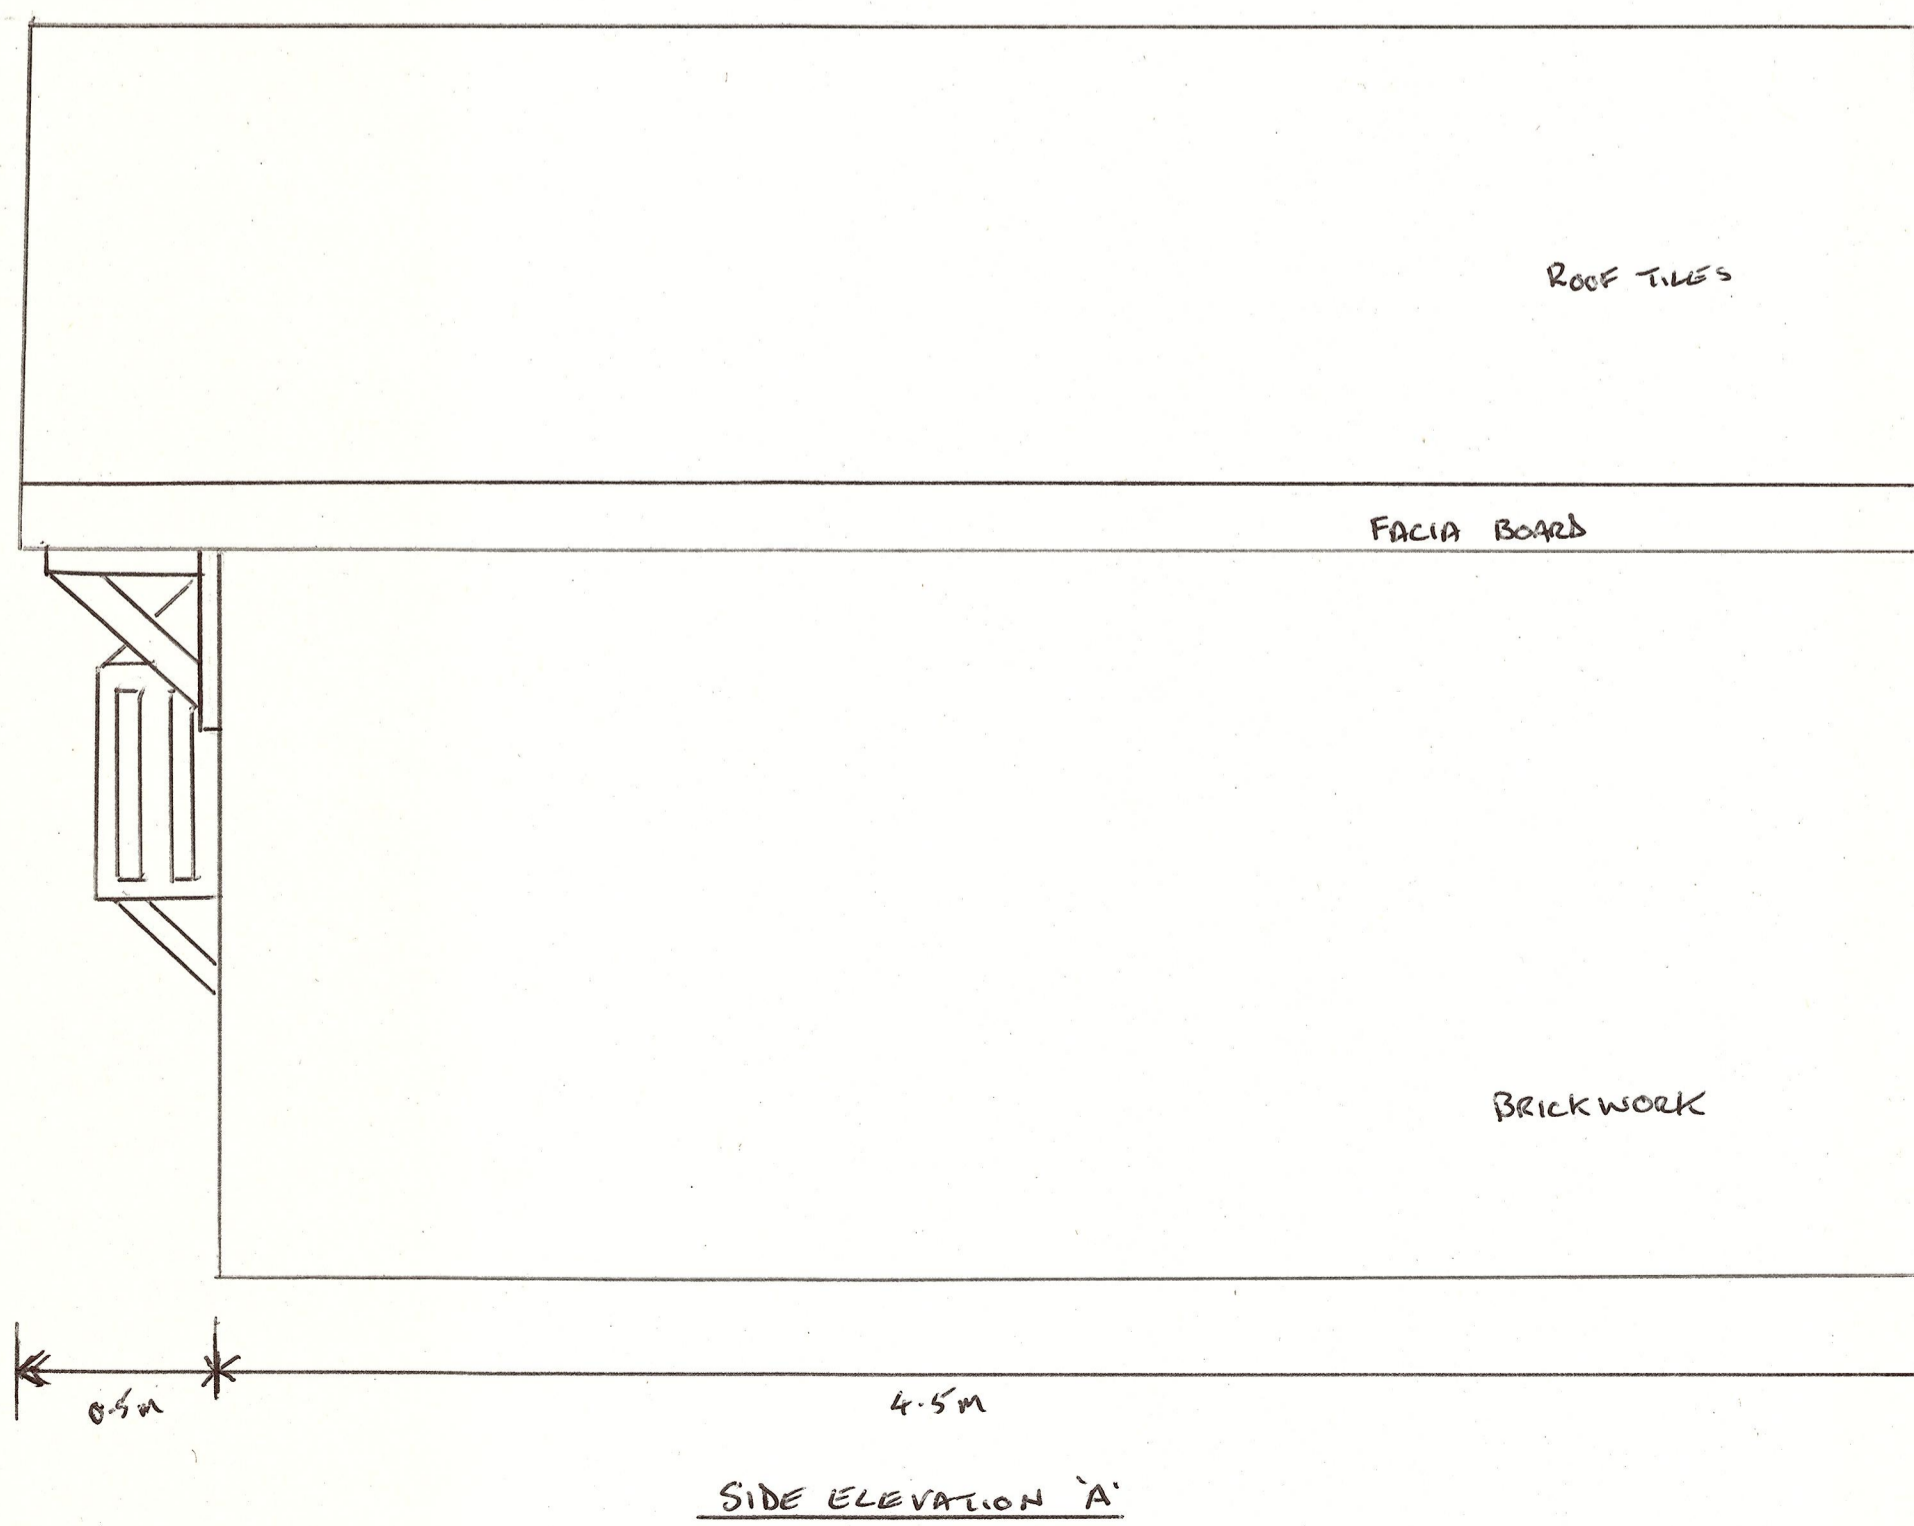

HOLLY COTTAGE OUTBUILDING

TITLE: HOLLY COTTAGE OUTBUILDING
DRWG REF: HCC/9A02
SCALE: 1:20
DATE: 26.07.2022
BRICKWORK: VANDERSANBEN FLEMISH ANTIQUÉ BRICK 65mm
ROOF: AMARANT PLAIN CLAY ROOF TILE SMOOTH RIDGE TILES TO MATCH
DOOR, FACIA BOARD, WINDOWS WOOD PAINTED IN FARROW & BALL VERTE DE TERRE NO 234
MORTAR: NATURDL.