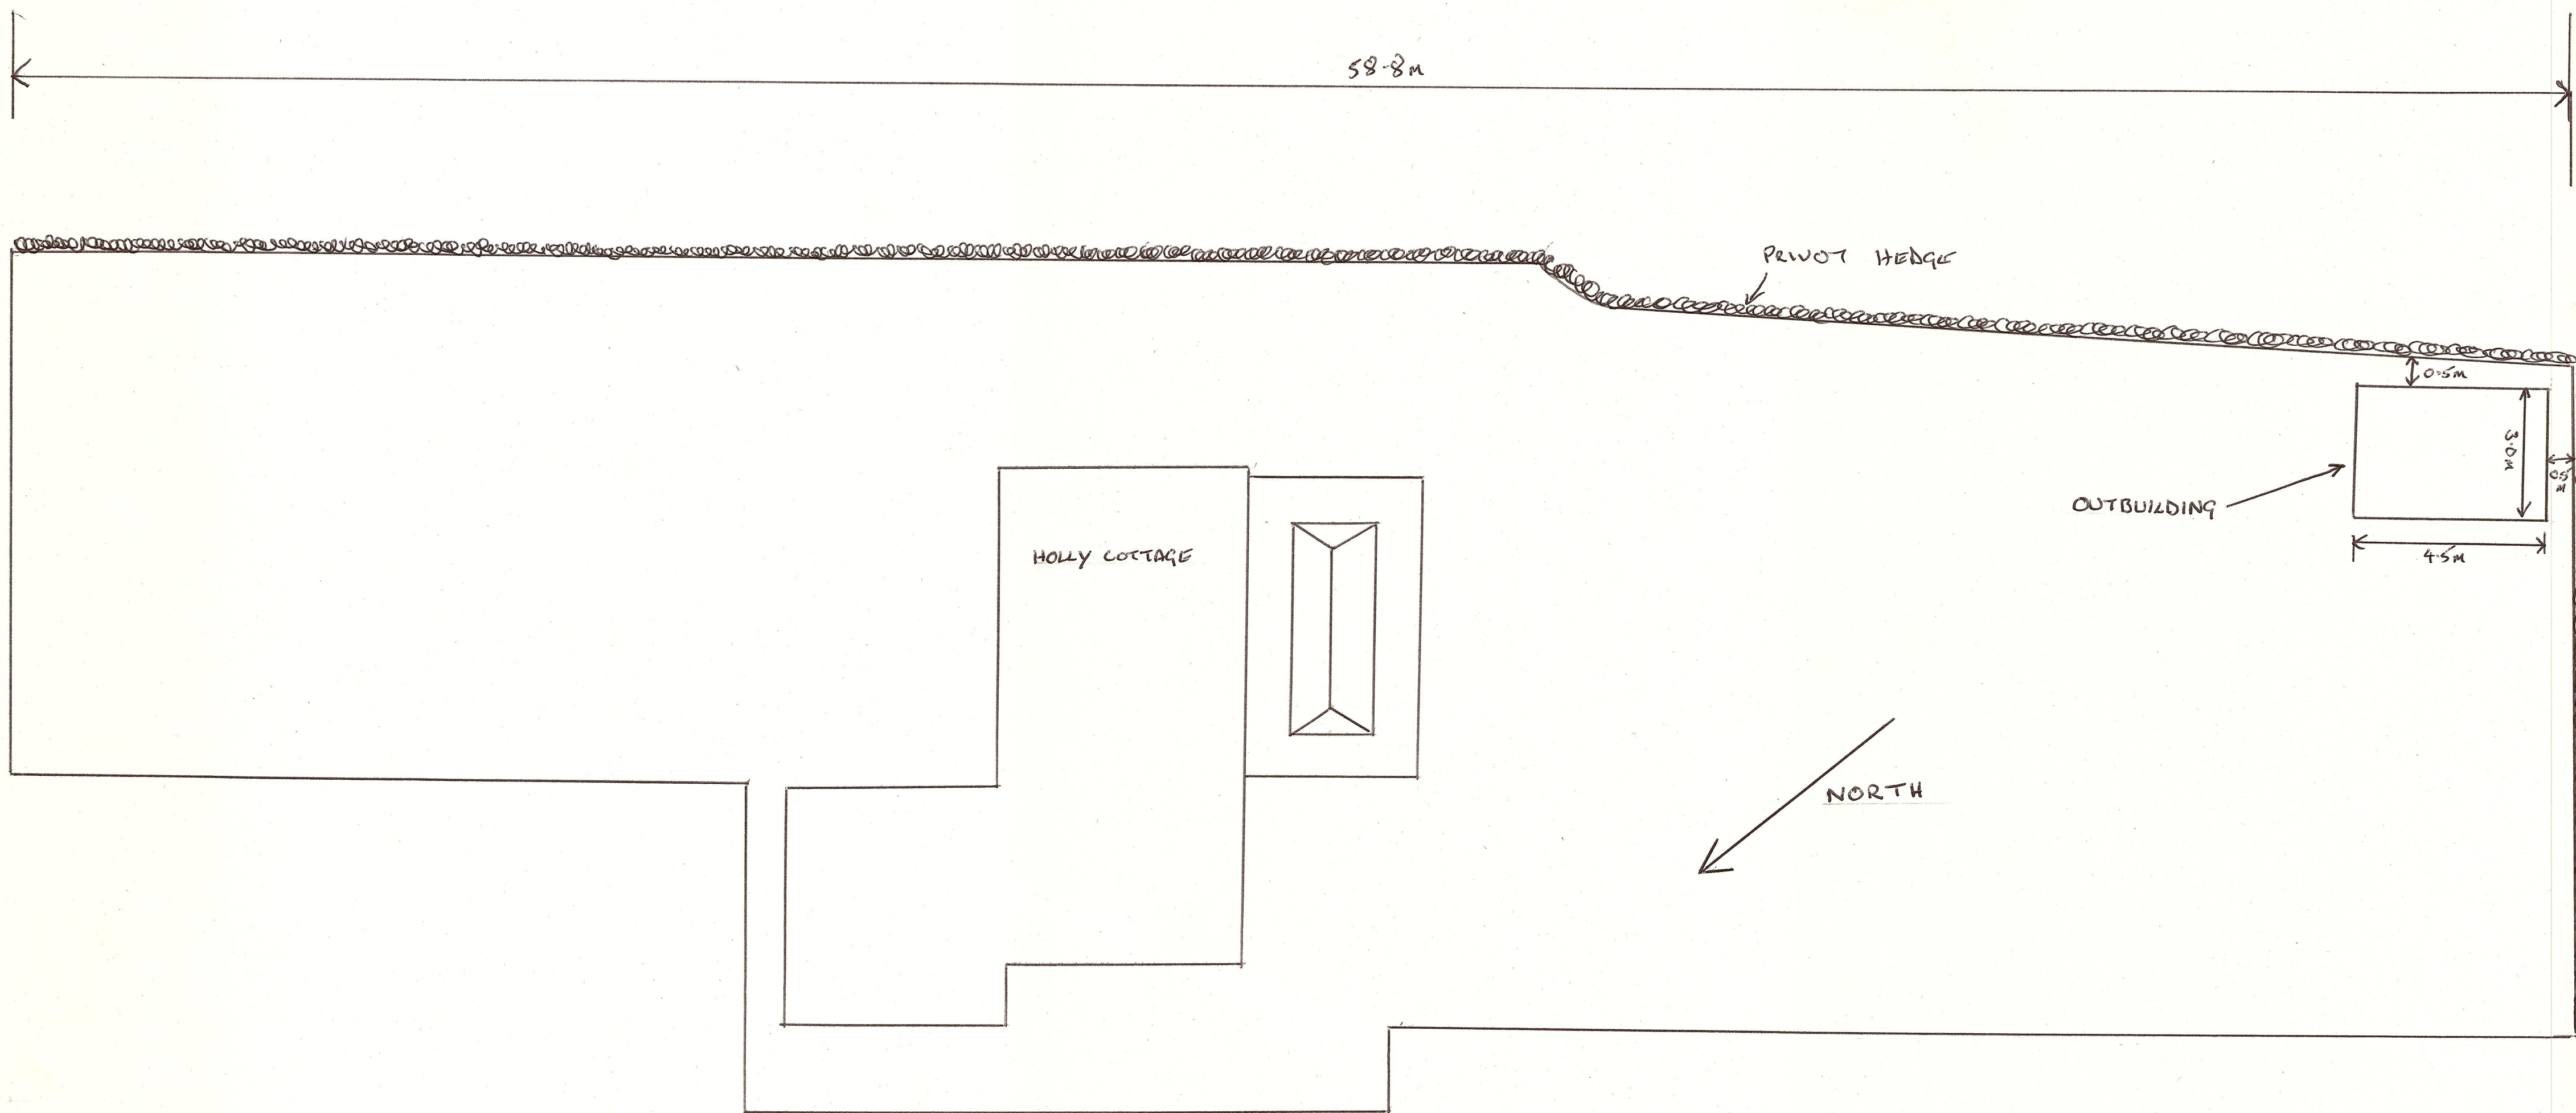

HOLLY COTTAGE OUTBUILDING

TITLE: HOLLY COTTAGE OUTBUILDING
DRWG REF: HCO/9#01
SCALE: 1:100
DATE: 24.07.2022

BACK 0 TH TOWN LANE

VICTORIA ROAD

58.8m

PIVOT HEDGE

OUTBUILDING

HOLLY COTTAGE

NORTH

PIVOT HEDGE

0.5m
3.0m
4.5m