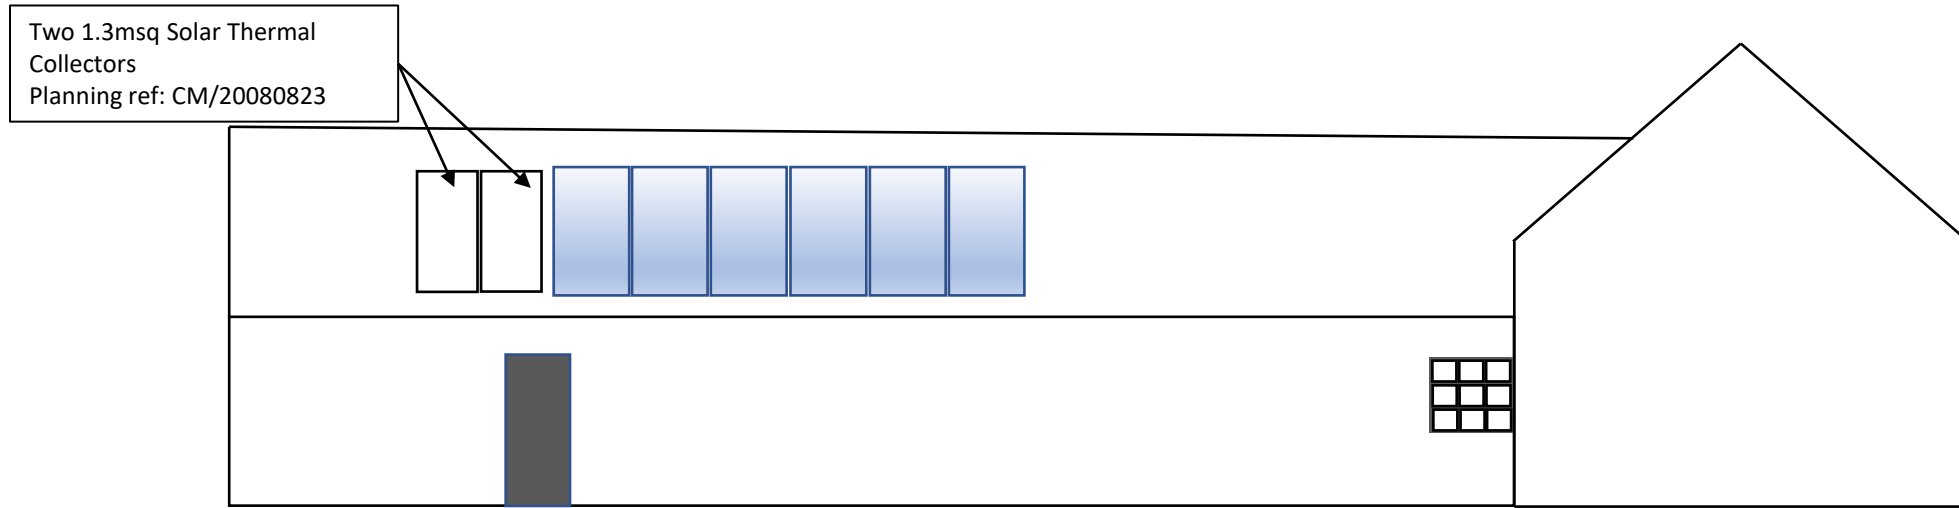

Plan View

Scale 1:100

Proposed domestic solar PV electrical generation installation for:

Paul Brooks
The Old Dairy
3 Fawdon House Farm
Longhirst
Morpeth NE61 3LQ

West Elevation

Proposed domestic solar PV electrical generation installation for:

Paul Brooks
The Old Dairy
3 Fawdon House Farm
Longhirst
Morpeth NE61 3LQ

Scale 1:100

East Elevation

Proposed domestic solar PV electrical generation installation for:

Paul Brooks
The Old Dairy
3 Fawdon House Farm
Longhirst
Morpeth NE61 3LQ

Scale 1:100

South Elevation

Proposed domestic solar PV electrical generation installation for:

Paul Brooks
The Old Dairy
3 Fawdon House Farm
Longhirst
Morpeth NE61 3LQ

Scale 1:100

North Elevation

Scale 1:100