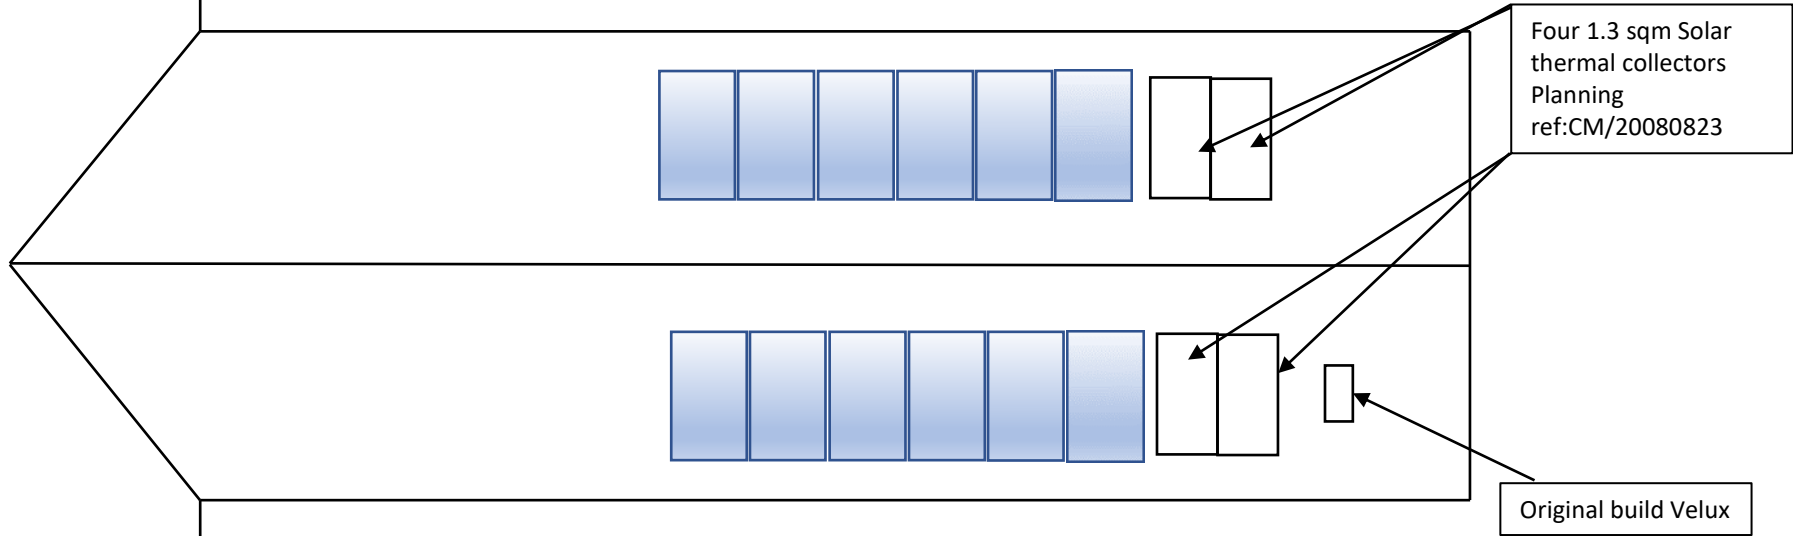

Plan View

Scale 1:100

Proposed domestic solar PV electrical generation installation for:

Paul Brooks
The Old Dairy
3 Fawdon House Farm
Longhirst
Morpeth NE61 3LQ

West Elevation

Proposed domestic solar PV electrical generation installation for:

Paul Brooks
The Old Dairy
3 Fawdon House Farm
Longhirst
Morpeth NE61 3LQ

Scale 1:100

East Elevation

Proposed domestic solar PV electrical generation installation for:

Paul Brooks
The Old Dairy
3 Fawdon House Farm
Longhirst
Morpeth NE61 3LQ

Scale 1:100

South Elevation

Proposed domestic solar PV electrical generation installation for:

Paul Brooks
The Old Dairy
3 Fawdon House Farm
Longhirst
Morpeth NE61 3LQ

Scale 1:100

North Elevation

Scale 1:100