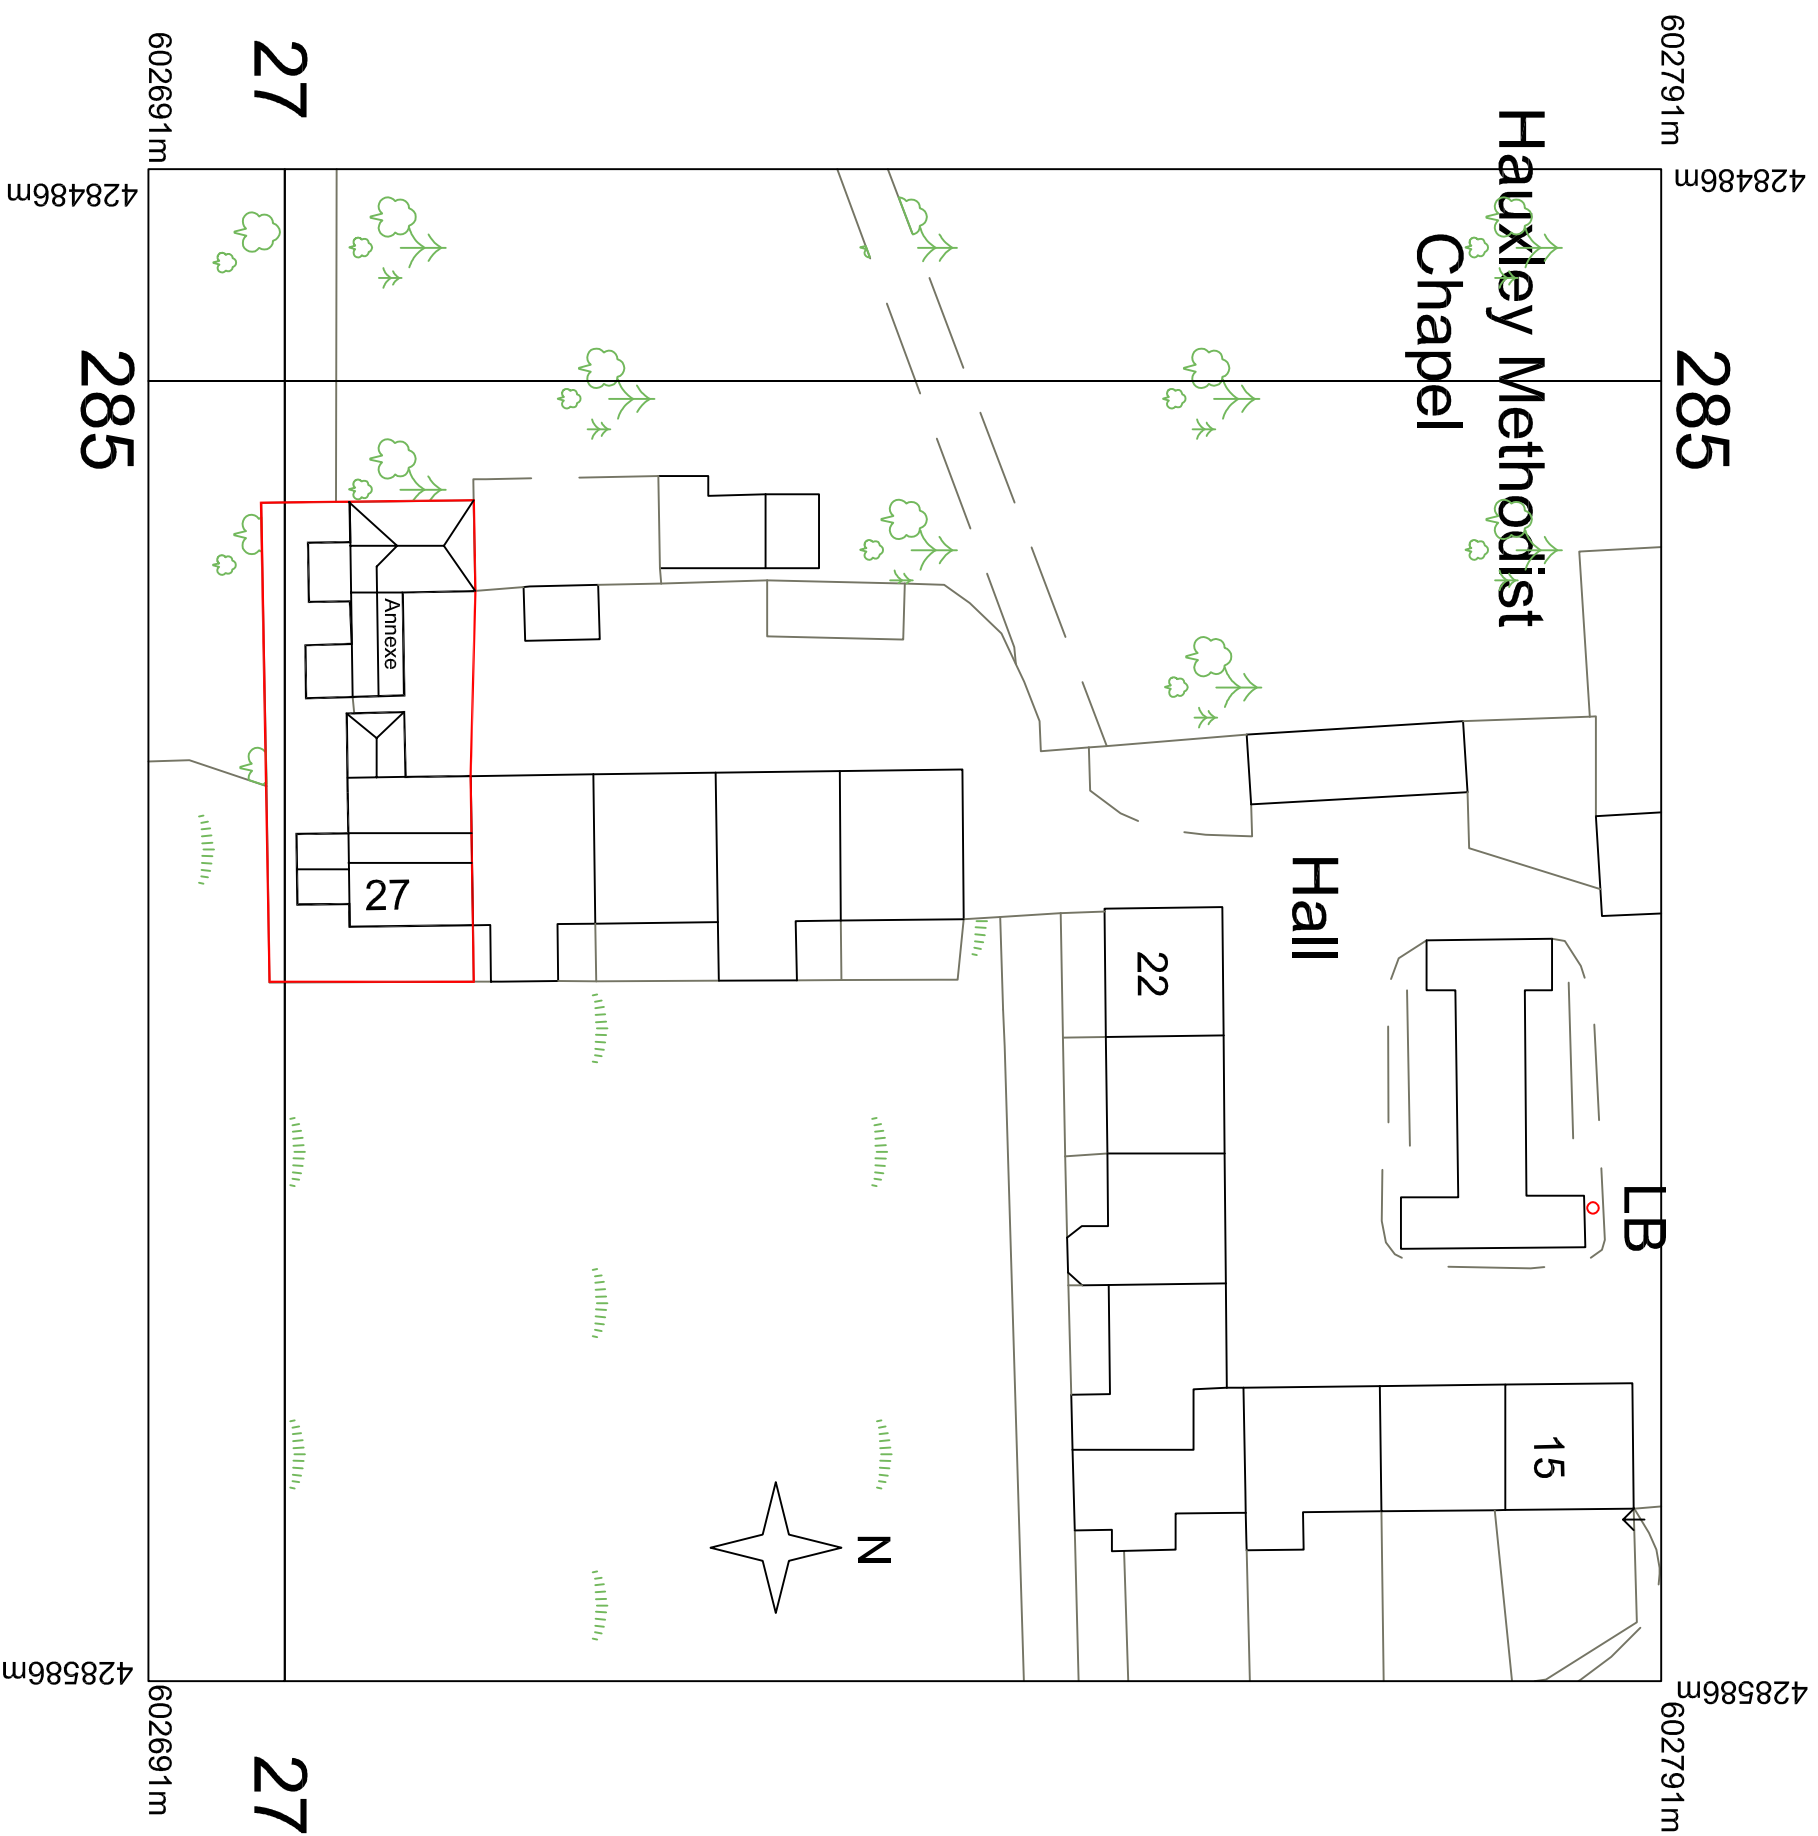

50mm

REV. 1 First Issue July 2022

DWG. TITLE - Existing Block Plan

DWG. No. - 002

CLIENT - Mr. & Mrs. Hay

SCALE - 1:500 @ A3

PROJECT -

27 The Village, Low Hauxley,
NE65 0JR