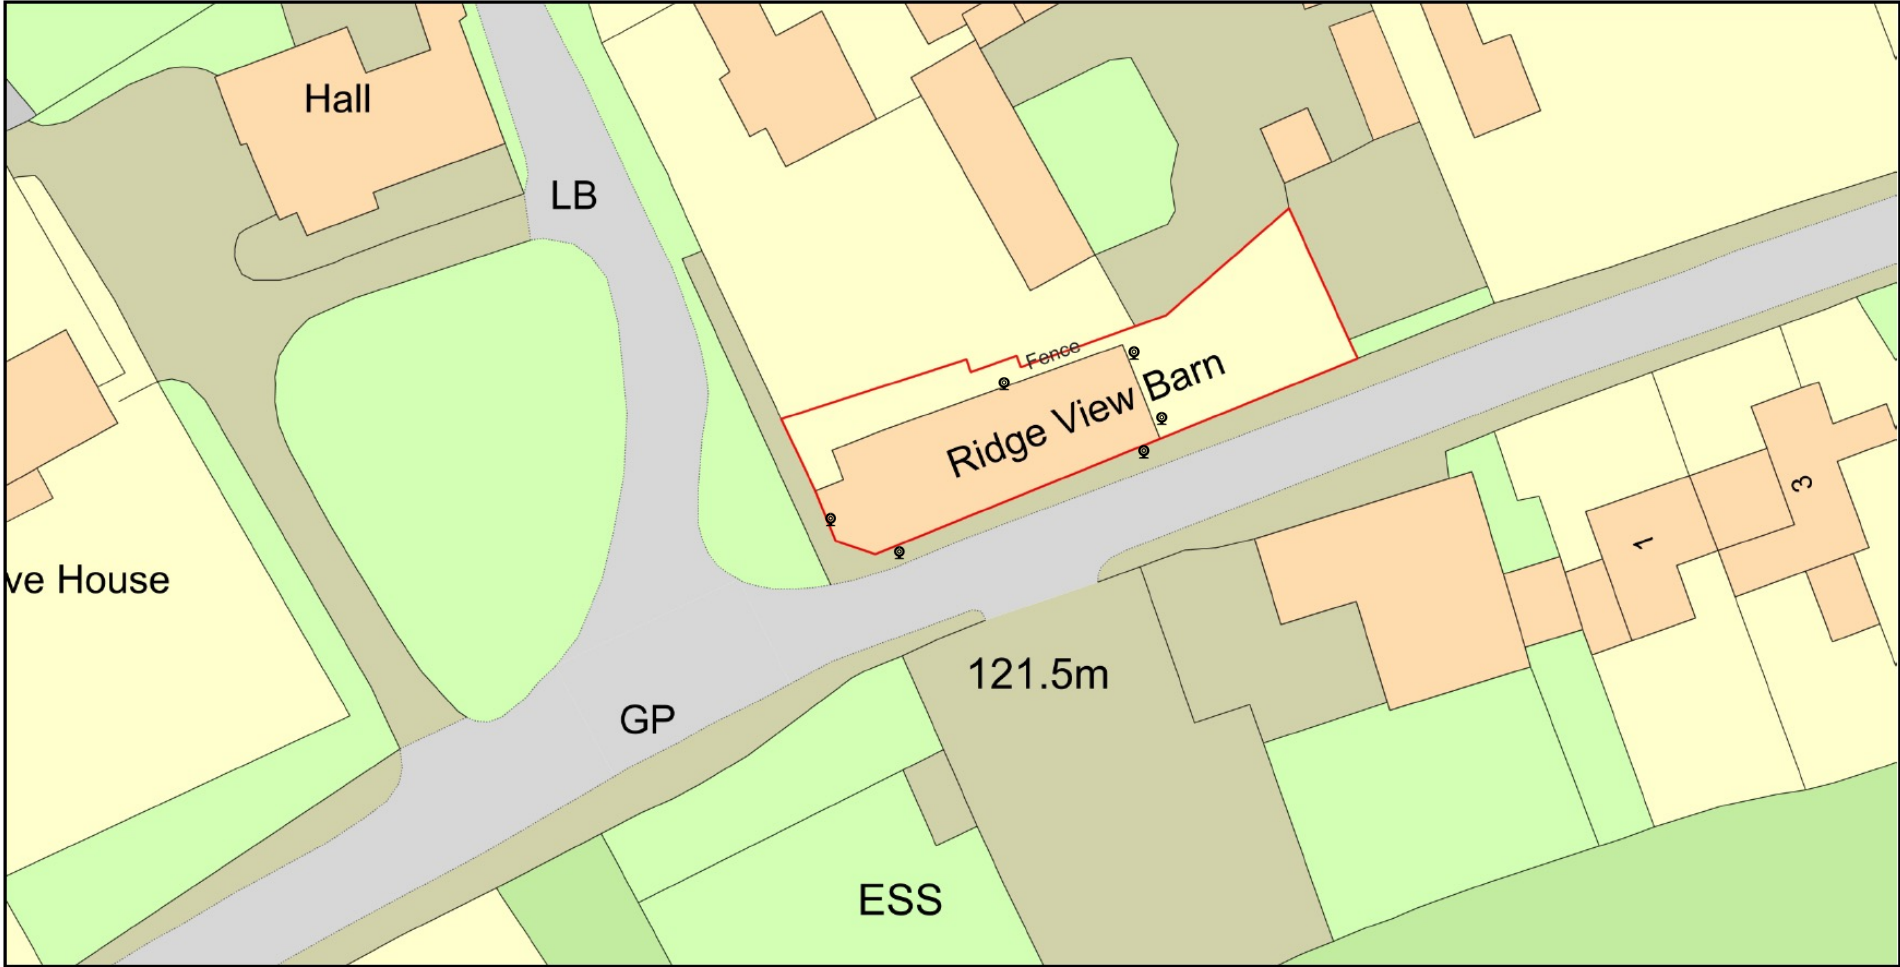

Ridge View Barn, Deeves Hall Lane, Ridge EN6 3LP
Modified to show location of 6 cameras and replacement fence

Plan Produced for: Valerie Ross
Date Produced: 29 Jun 2022
Plan Reference Number: TQRQM22180175649775
Scale: 1:500 @ A4