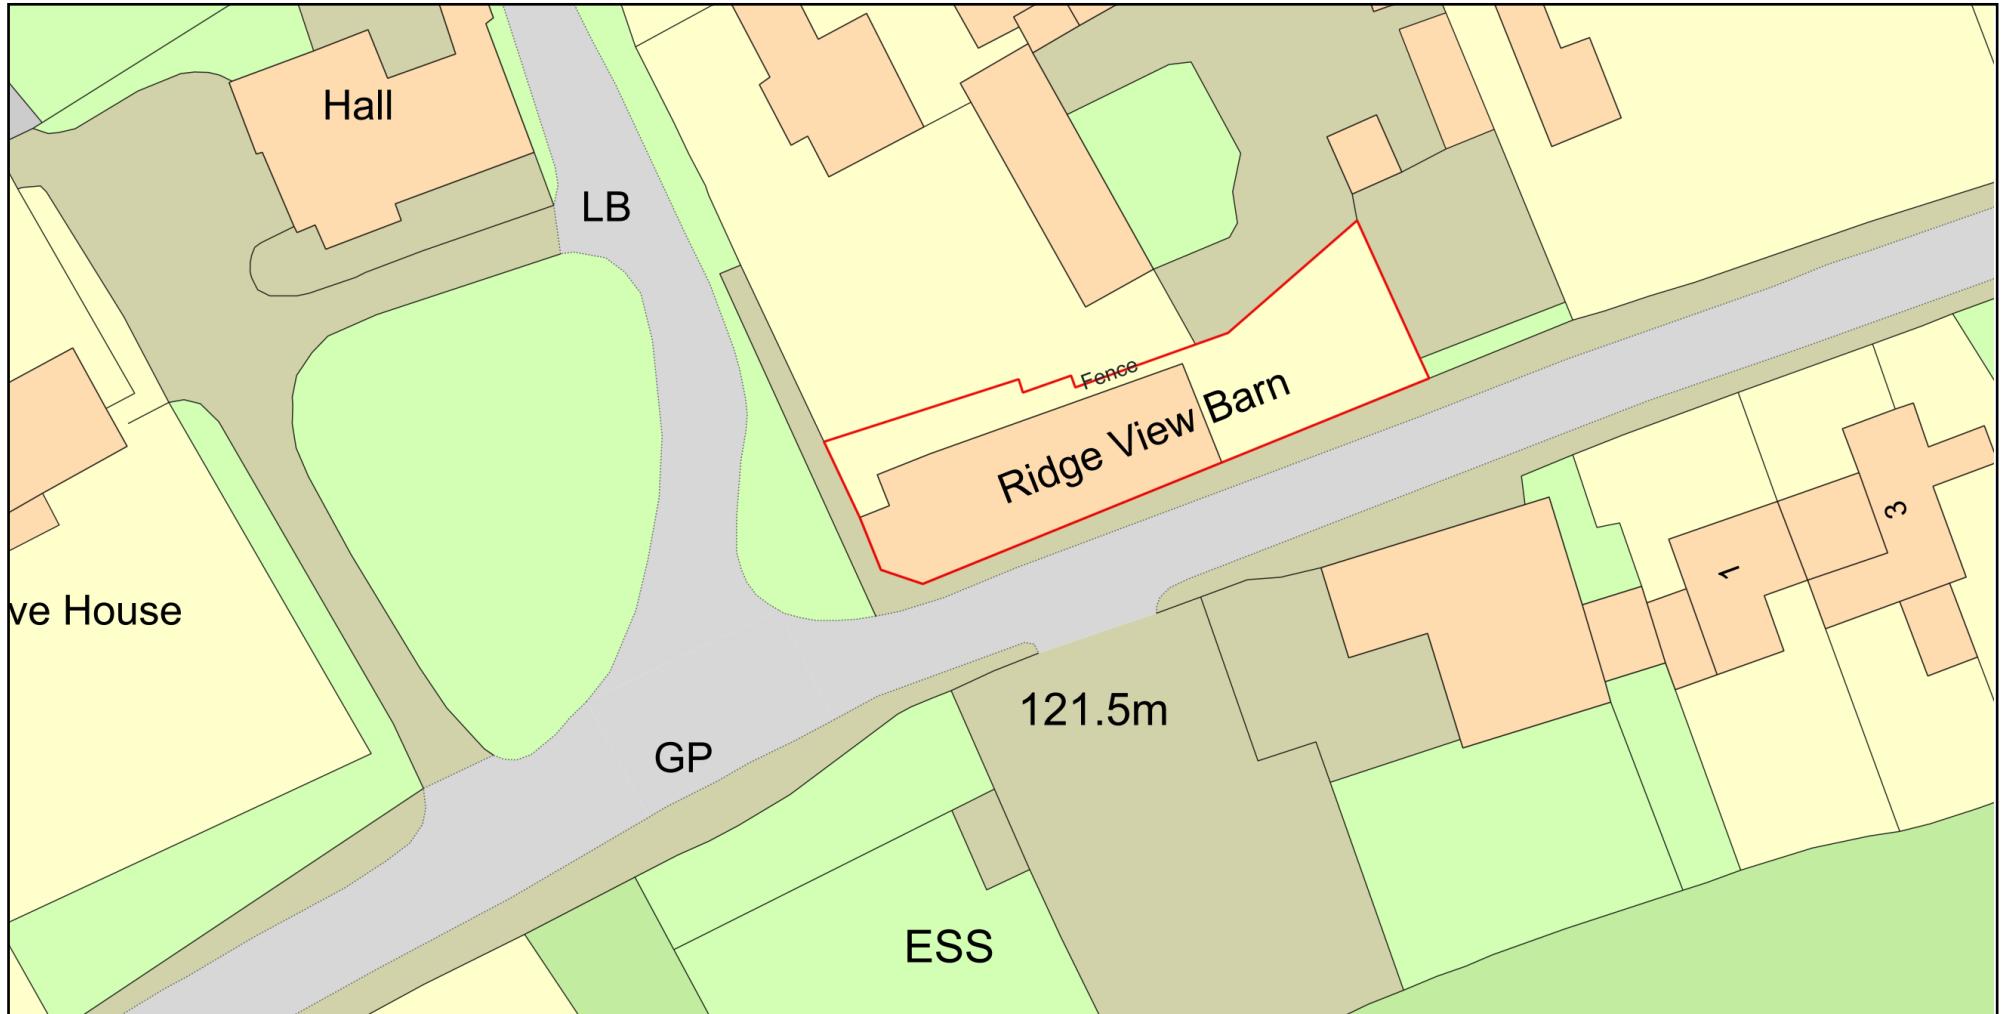

Ridge View Barn, Deeves Hall Lane, Ridge EN6 3LP

Plan Produced for: Valerie Ross

Date Produced: 29 Jun 2022

Plan Reference Number: TQRQM22180175649775

Scale: 1:500 @ A4

© Crown copyright and database rights 2021 OS 100042766