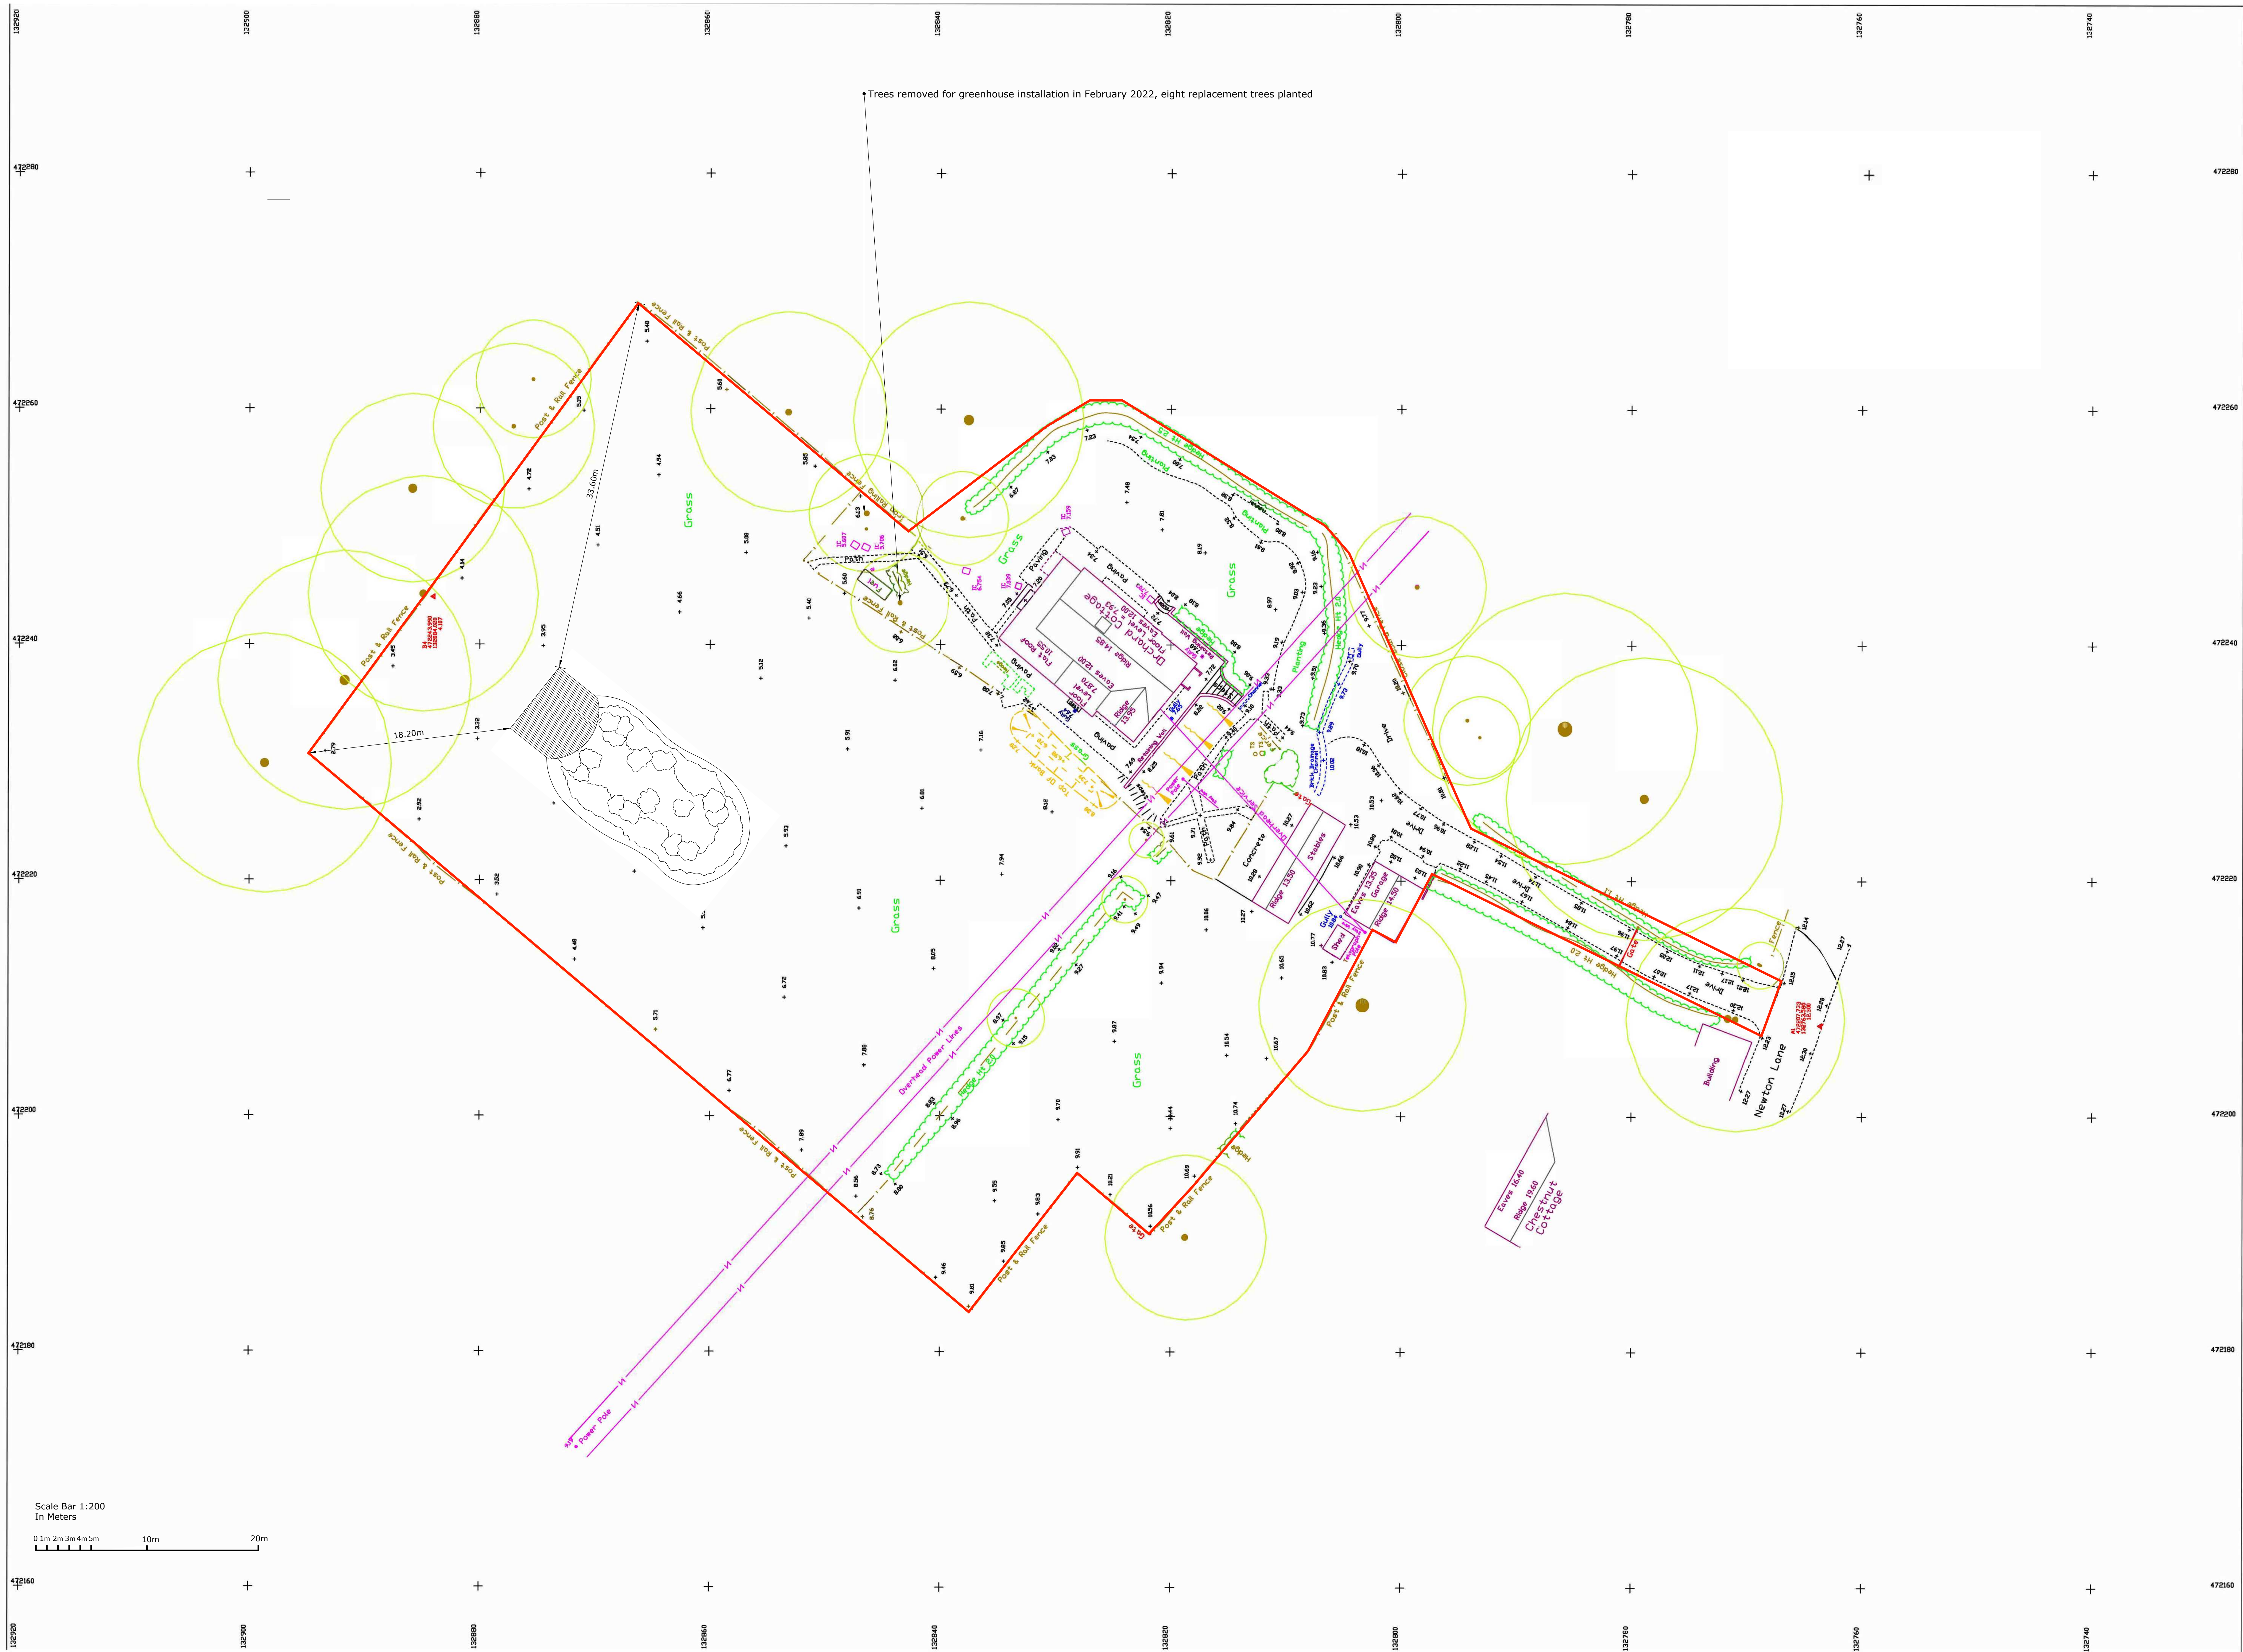

North

**Elicar**

**Project:** Wildlife Pond  
Orchard Cottage  
Newton valence, Alton  
GU34 3RE

<b>Client:</b> Rachel Podger	<b>Drawing Reference:</b> WP/RP/001/0622
<b>Scale:</b> 1:200 @ A0	<b>Status:</b> Site Plan

Disclaimer:  
Plans for design purposes only.  
All measurements to be checked on site.  
Elicar terms and conditions apply.

Elicar  
Elicar House  
Car 68  
Gringley on the Hill  
Dorchester  
DT10 4SN