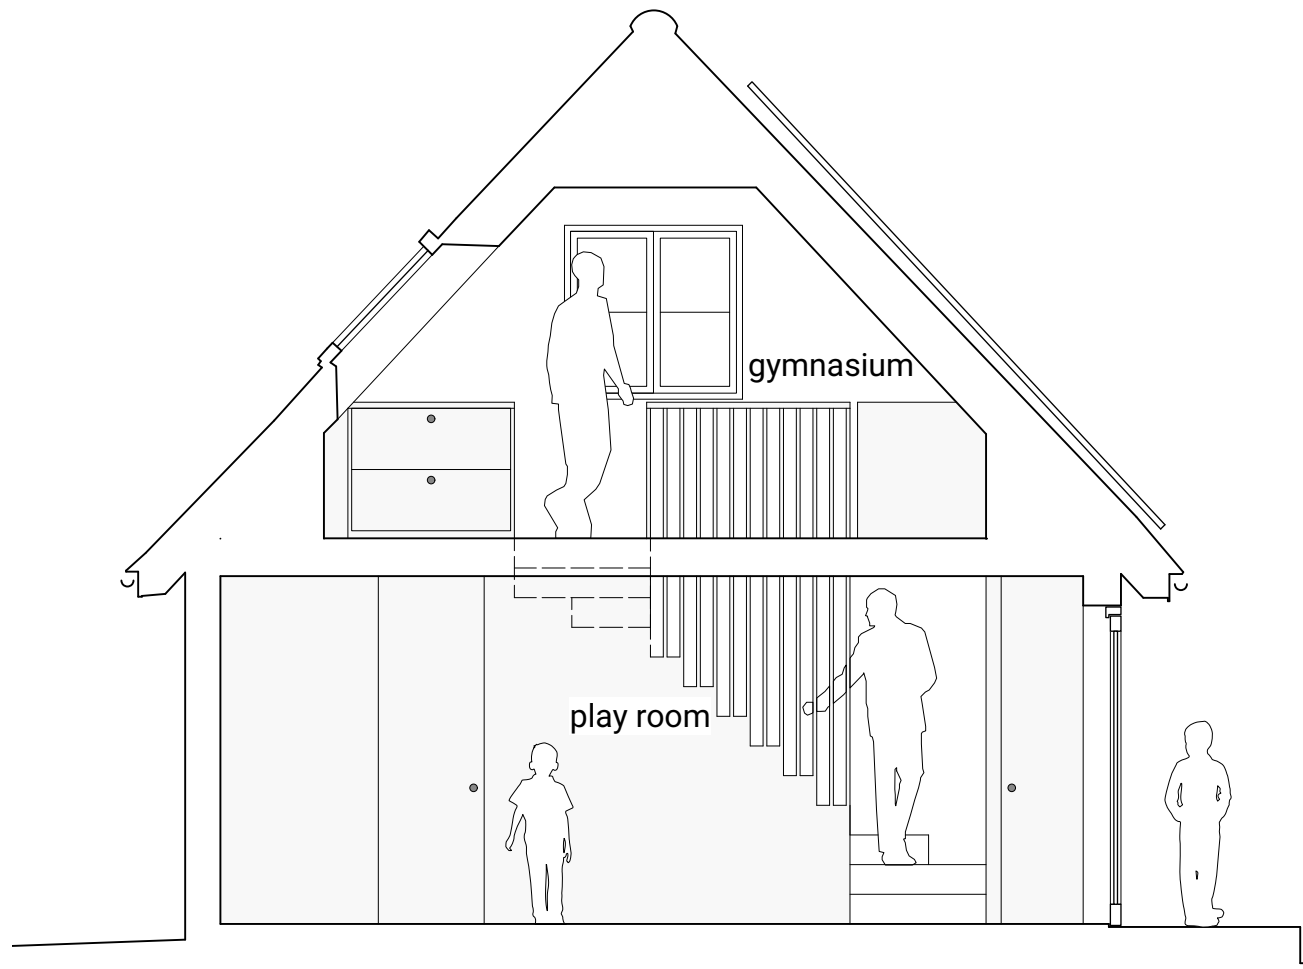

Existing North Section

Proposed North Section

Pardon
Chambers
Architects

Project Address
Wainsford Farm, Little Bardfield, Braintree,
Essex CM7 4TW

Drawing Title
Existing & Proposed
Section

Drawing No.:
2203_1351

Scale@A1:
25

Drawn by:
RP

Scale@A3:
50

Date:
06/07/2022

Revision:

Rev. Date:

Status:
planning