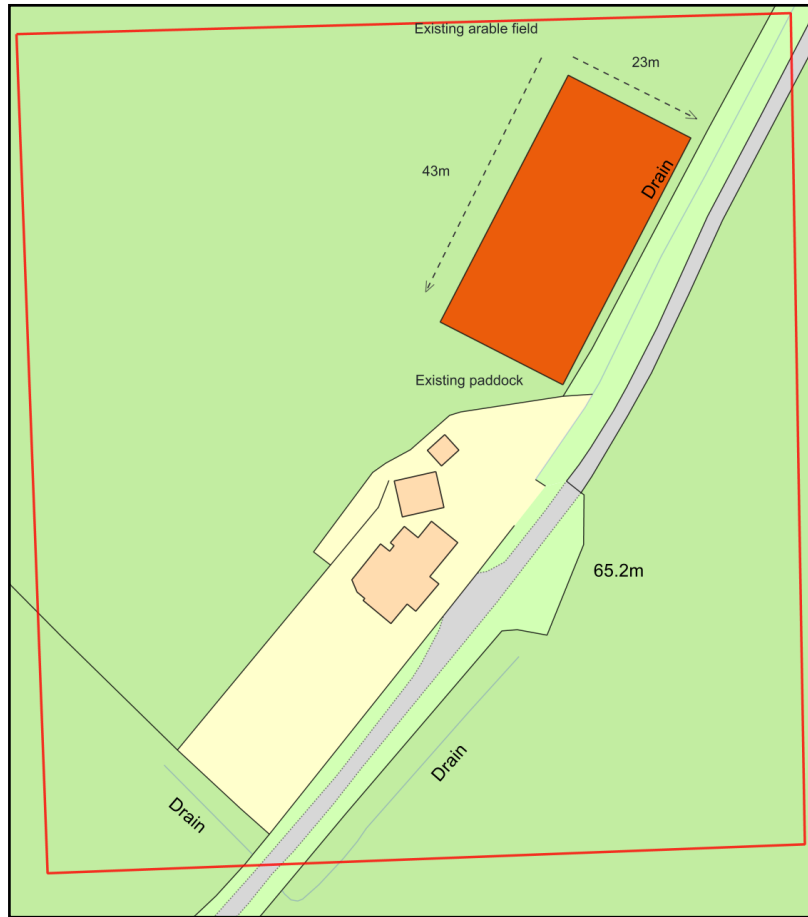

Menage Location Plan

Plan Produced for: Sarah Smith
Date Produced: 31 Jul 2022
Plan Reference Number: TQRQM22212072829508
Scale: 1:1250 @ A4