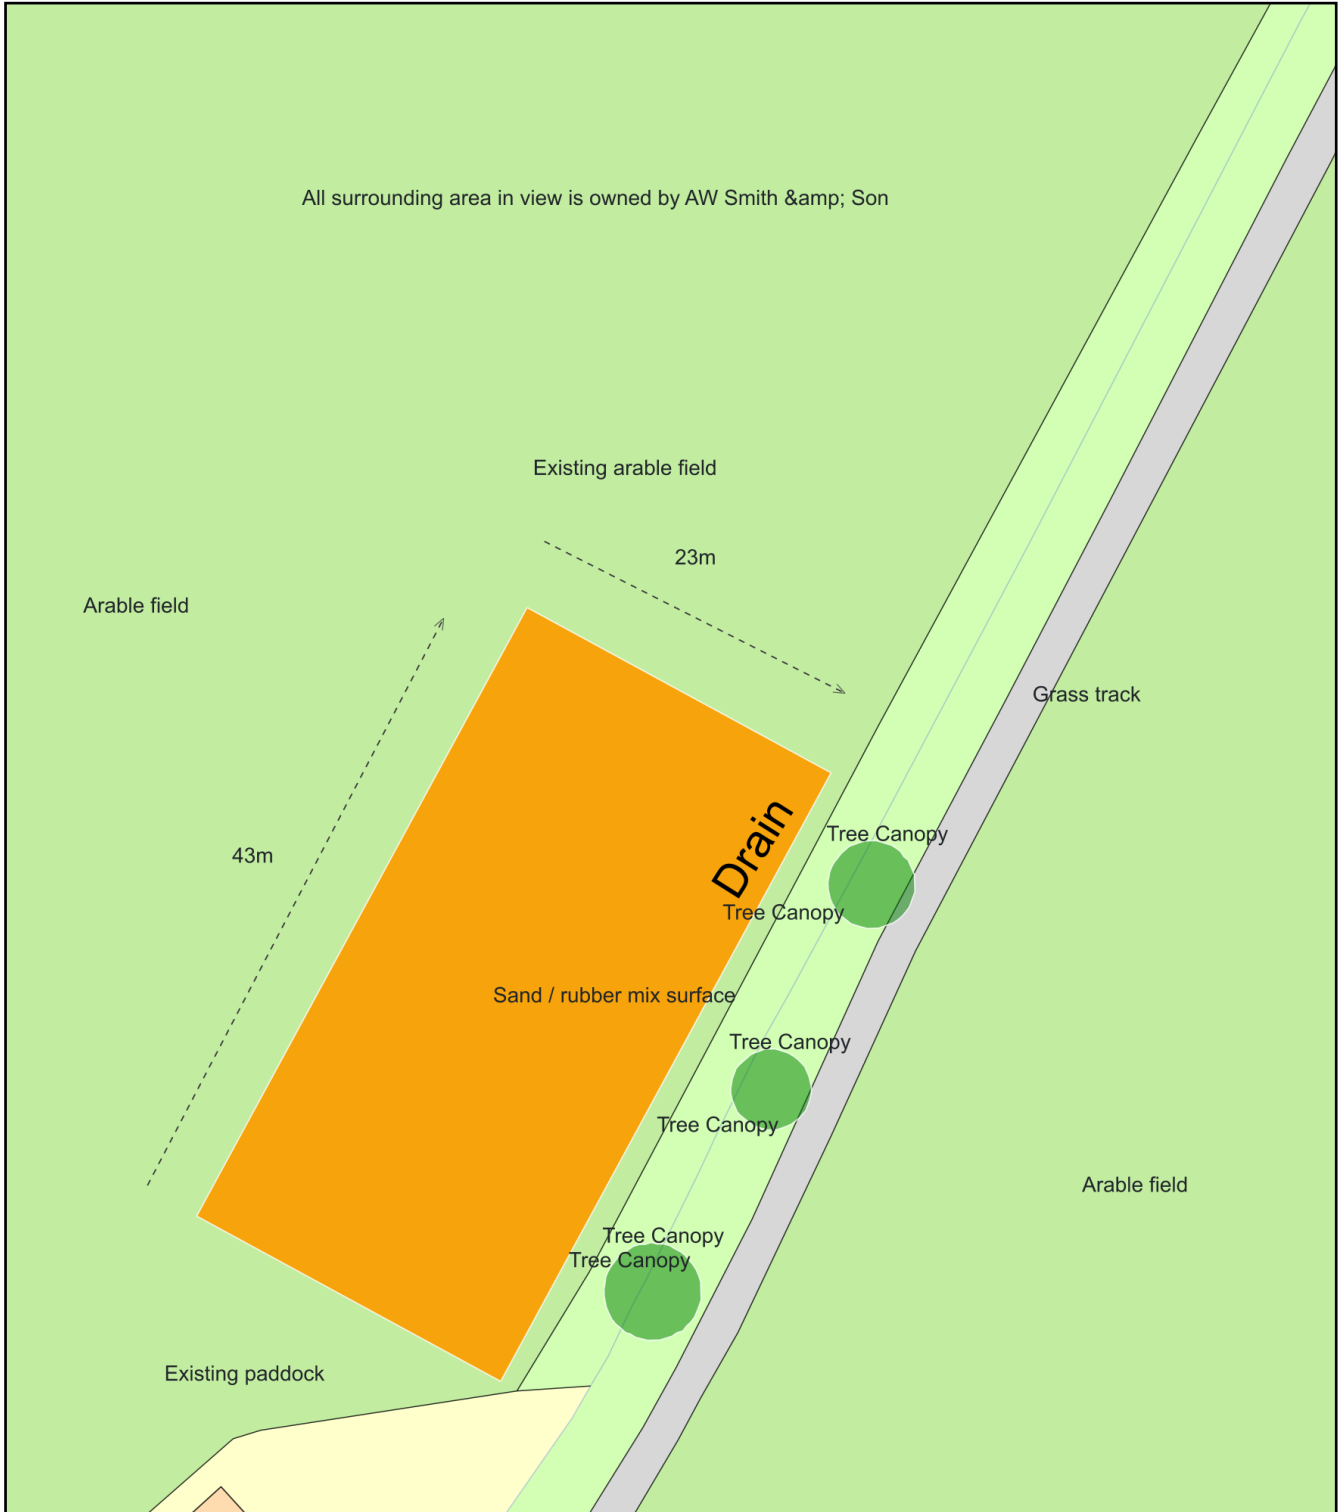

Menage Site Block Plan

Plan Produced for: Sarah Smith

Date Produced: 31 Jul 2022

Plan Reference Number: TQRQM22212082445825

Scale: 1:500 @ A4