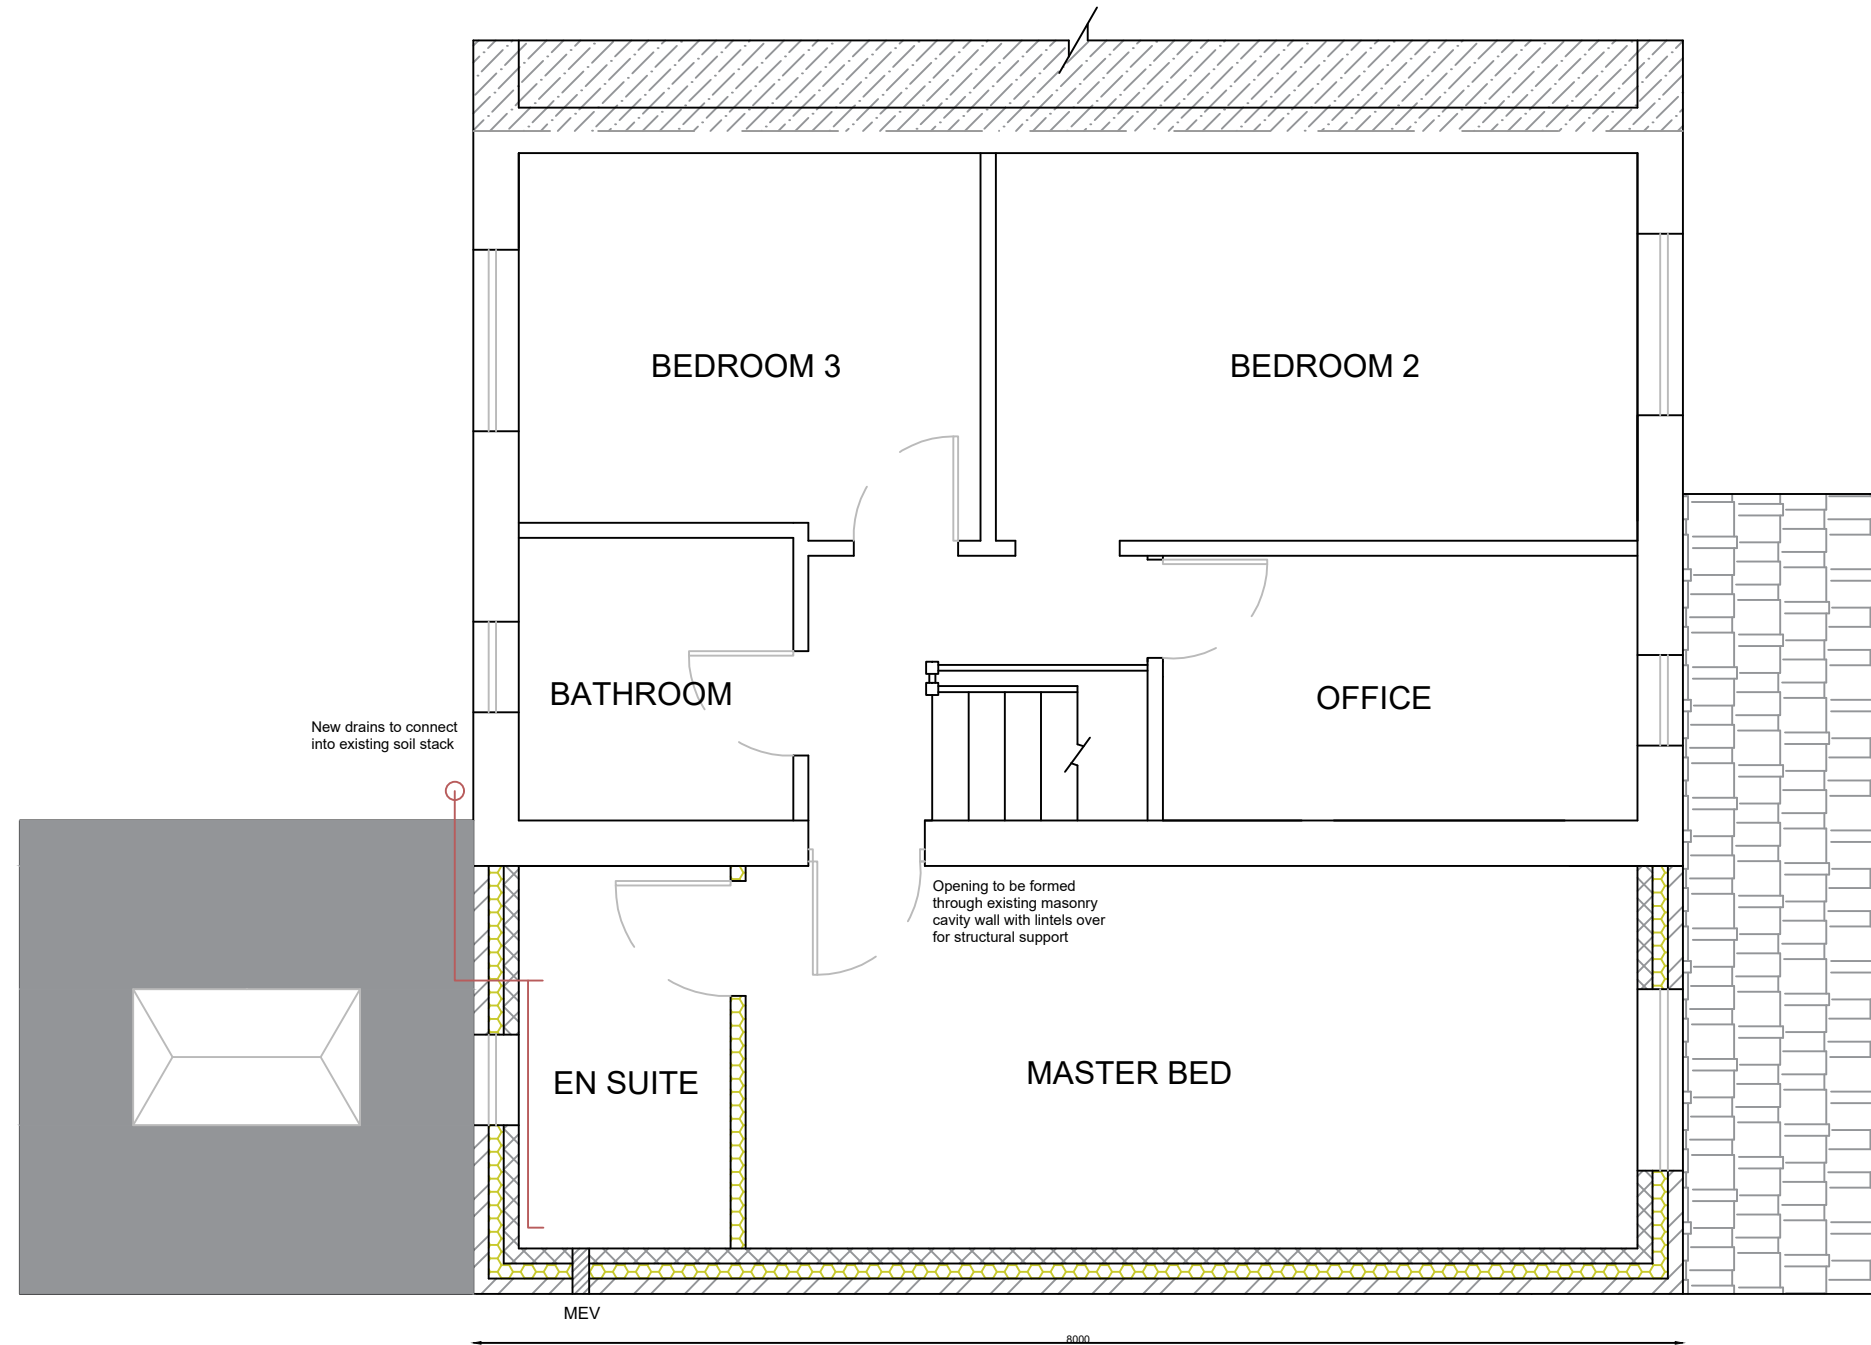

**TWO STOREY SIDE
EXTENSION AND SINGLE
STOREY TO REAR**

DRAWING TITLE:

PROPOSED
LAYOUTS

OPTION 2

CLIENT:

Name: Nicola Baines
22 Breeze Close,
Thornton Cleveleys,
FY5 2WH

SCALE:

1:100

DRAWN BY:

MD

DRAWING NO:

DG - 22 - 003- BAI

REV:

B