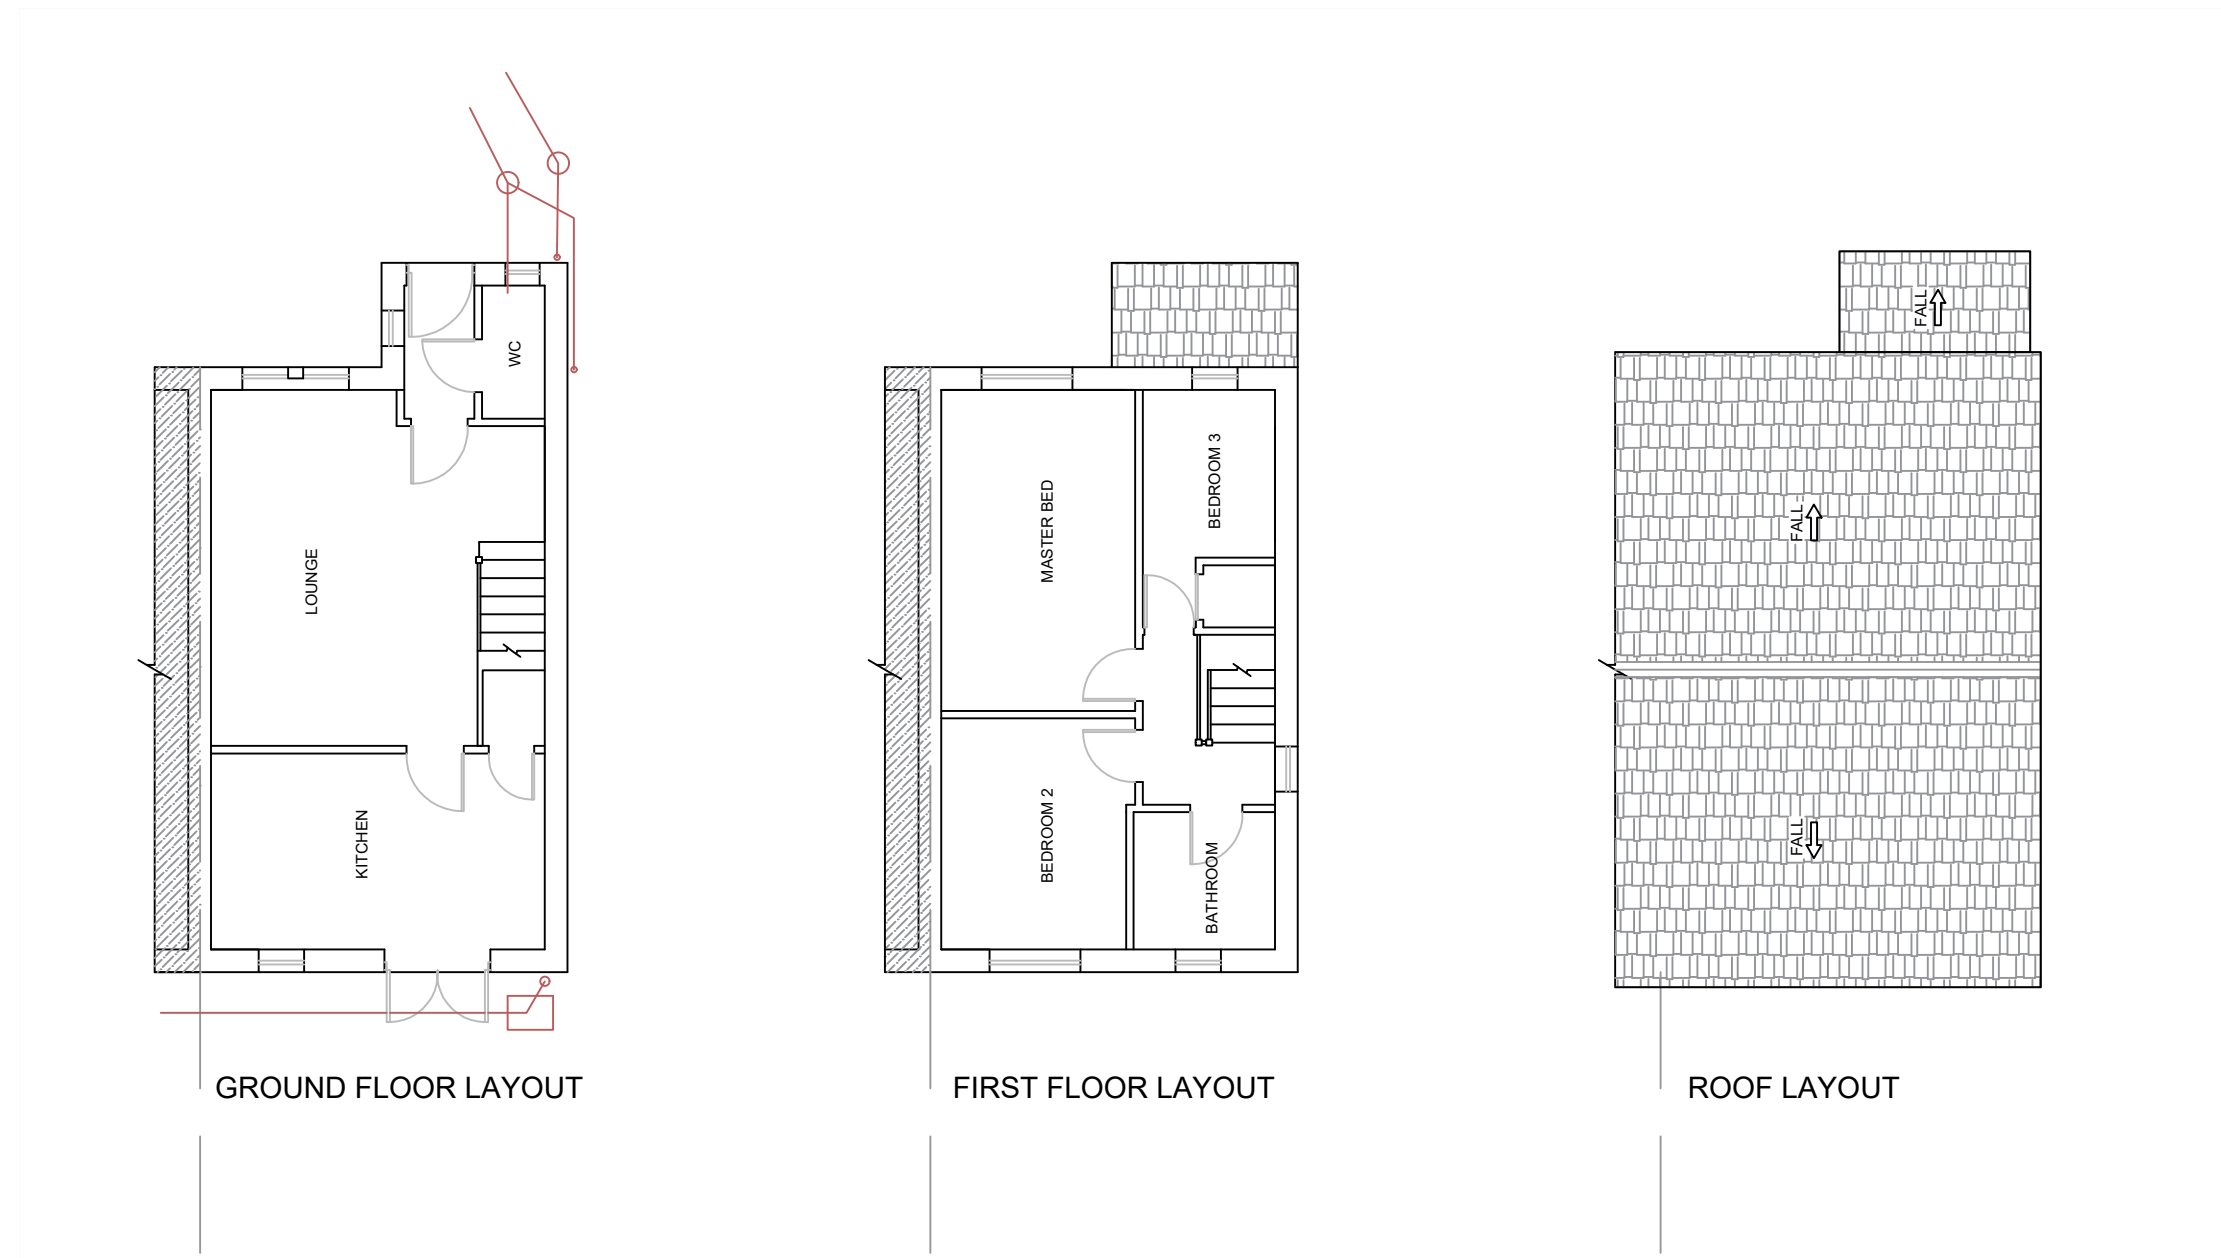

**TWO STOREY SIDE
EXTENSION AND SINGLE
STOREY TO REAR**

DRAWING TITLE:

**EXISTING
ARRANGEMENT**

CLIENT:

Name: Nicola Baines
22 Breeze Close,
Thornton Cleeveleys,
FY5 2WH

SCALE:

1:100, 1:150

DRAWN BY:

MD

DRAWING NO:

DG - 22 - 001- BAI

REV:

A