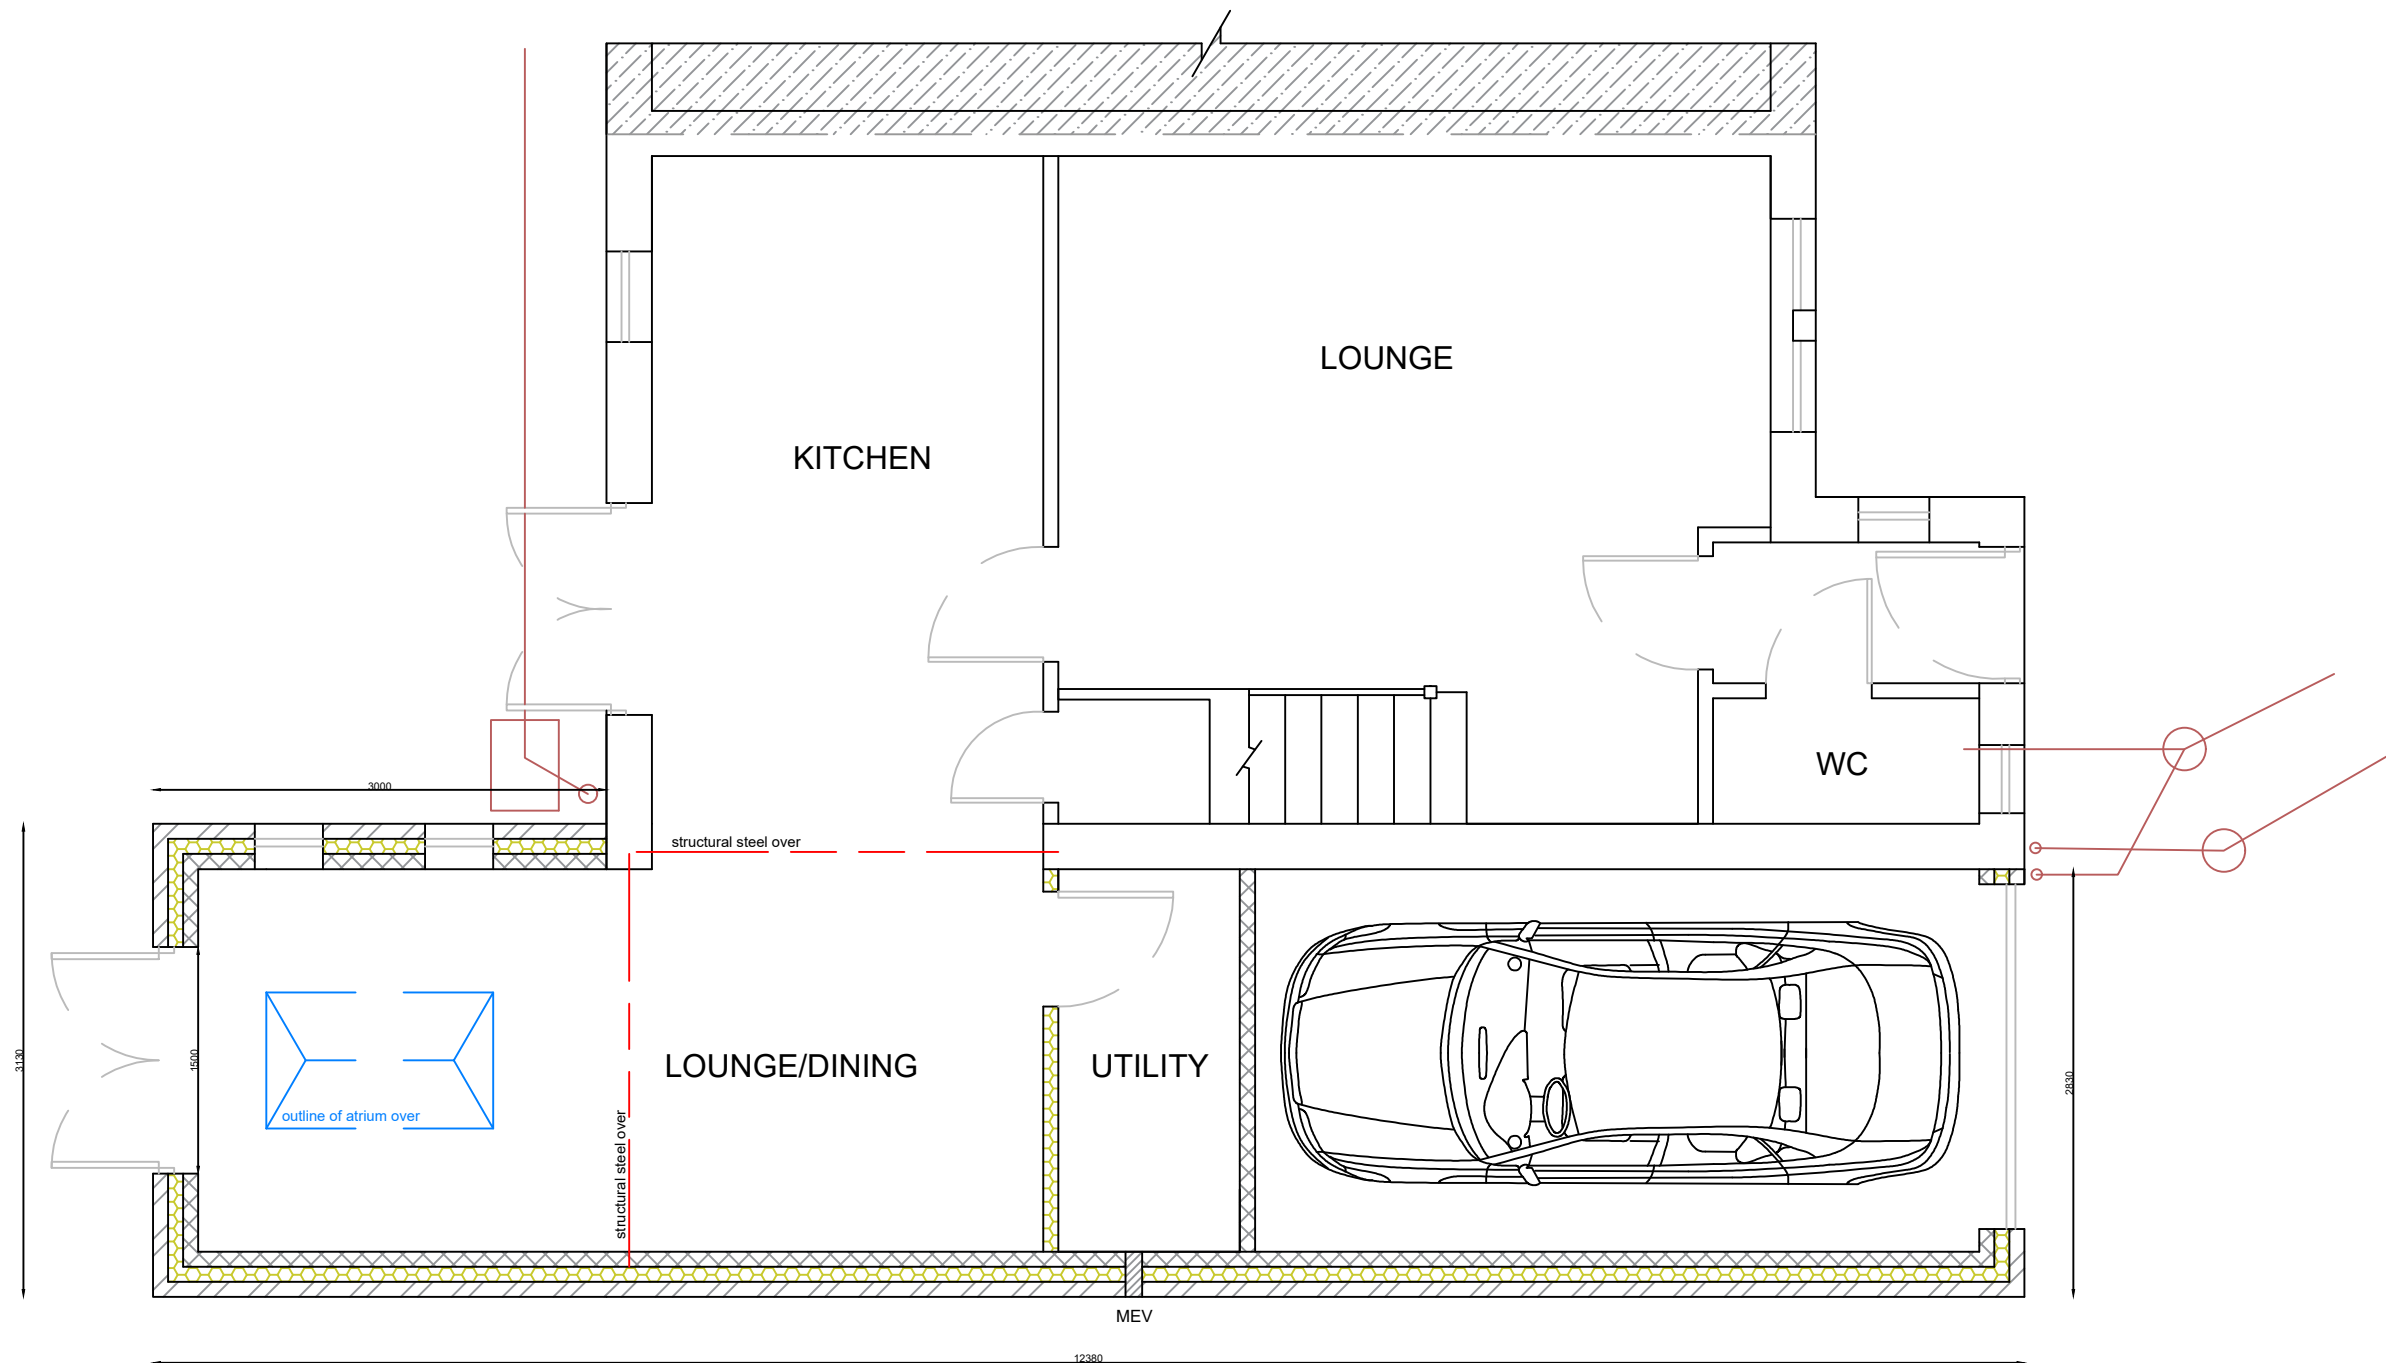

**TWO STOREY SIDE  
EXTENSION AND SINGLE  
STOREY TO REAR**

DRAWING TITLE:

**PROPOSED  
LAYOUTS  
OPTION 2**

CLIENT:

Name: Nicola Baines  
22 Breeze Close,  
Thornton Cleveleys,  
FY5 2WH

SCALE:

1:100

DRAWN BY:

MD

DRAWING NO:

DG - 22 - 002 - BAI

REV:

B