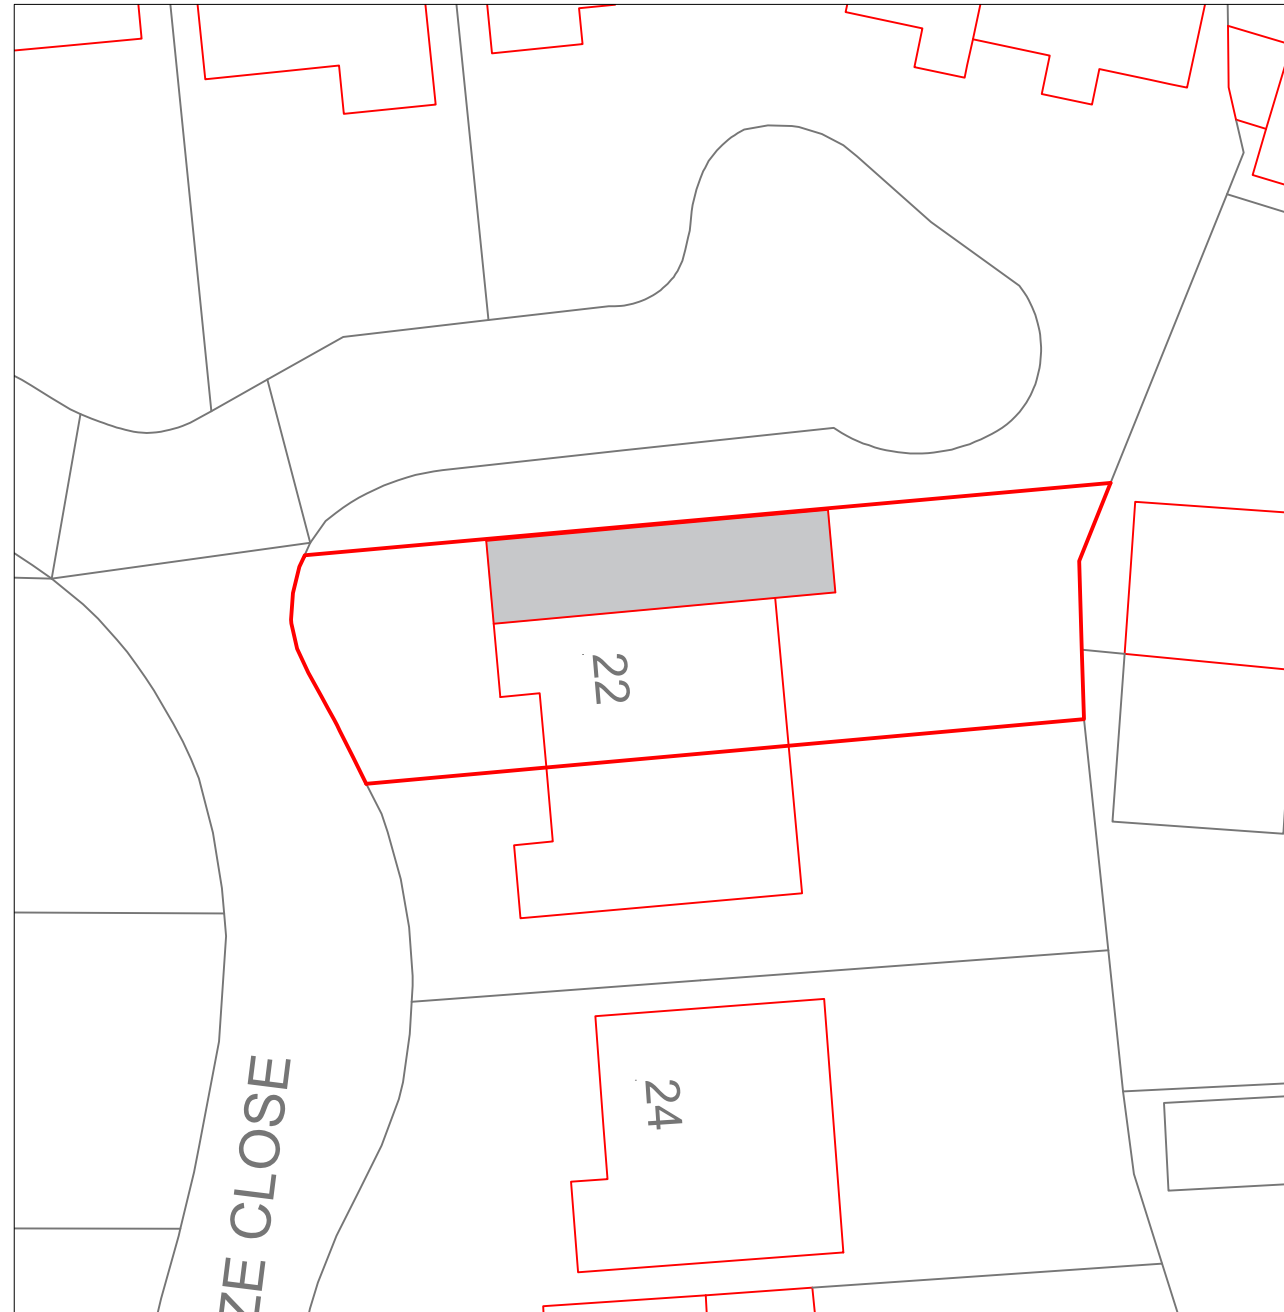

Location Plan

Scale 1:1250

Site Plan

Scale 1:250

TWO STOREY SIDE EXTENSION AND SINGLE STOREY TO REAR

DRAWING TITLE:

LOCATION
PLANS

CLIENT:

Name: Nicola Baines
22 Breeze Close,
Thornton Cleveleys,
FY5 2WH

SCALE:

1:1250, 1:250

DRAWN BY:

MD

DRAWING NO:

DG - 22 - 005- BAI

REV: