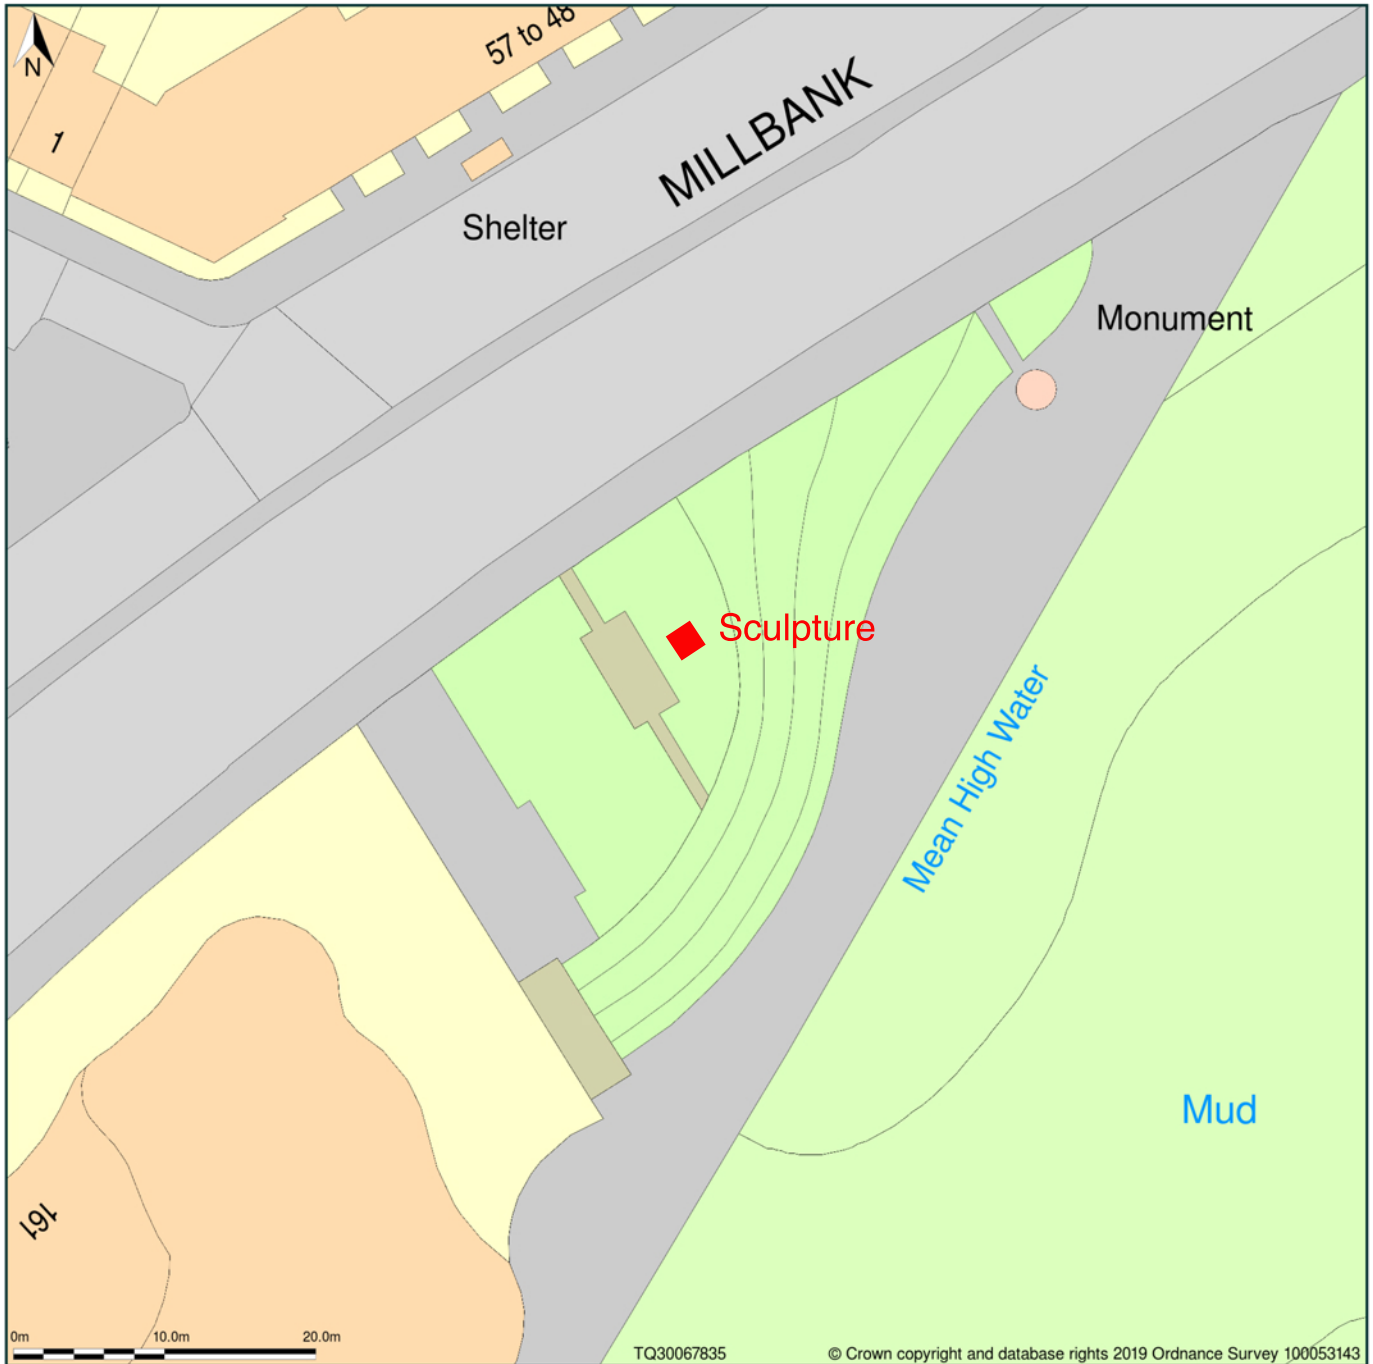

Riverside Walk Gardens, Westminster

Block Plan shows area bounded by: 530024.29, 178311.4 530114.29, 178401.4 (at a scale of 1:500), OSGridRef: TQ30067835. The representation of a road, track or path is no evidence of a right of way. The representation of features as lines is no evidence of a property boundary.

Produced on 23rd Sep 2019 from the Ordnance Survey National Geographic Database and incorporating surveyed revision available at this date. Reproduction in whole or part is prohibited without the prior permission of Ordnance Survey. © Crown copyright 2019. Supplied by www.buyaplan.co.uk a licensed Ordnance Survey partner (100053143). Unique plan reference: #00457548-7C1E82