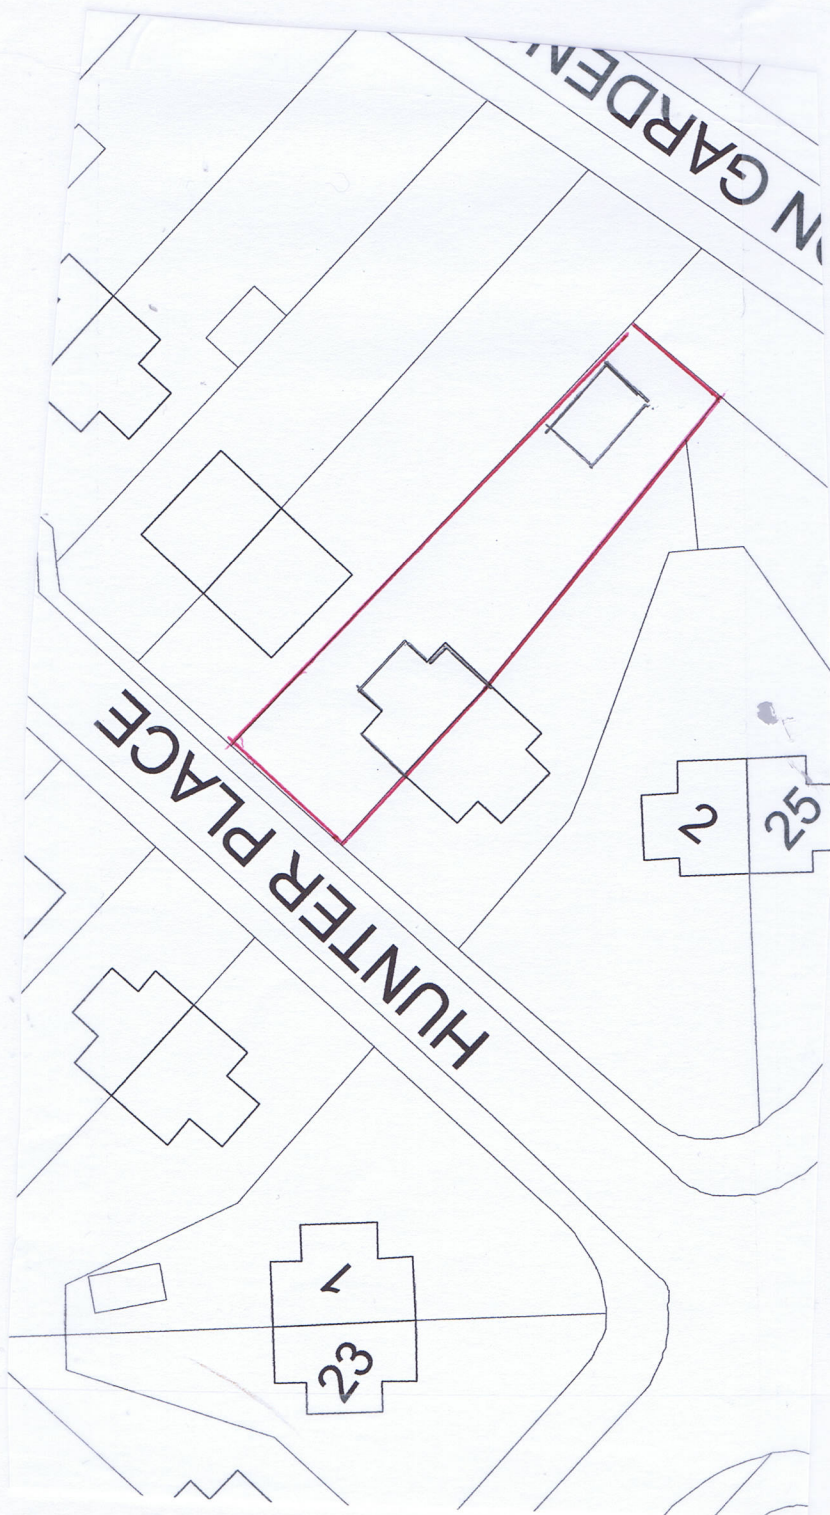

Location Plan

Project Title

Single Storey Rear Extension
to House at
6 Hunter Place
Shotts

Drawing Title

Block and Location Plan

Scale

1:200/1:1250

Date

July 2022

Drawn by

Checked by

Job No.

Drawing No.

Rev.

05/22 AL(0)01

Existing Block Plan

Proposed Block Plan

1:1250