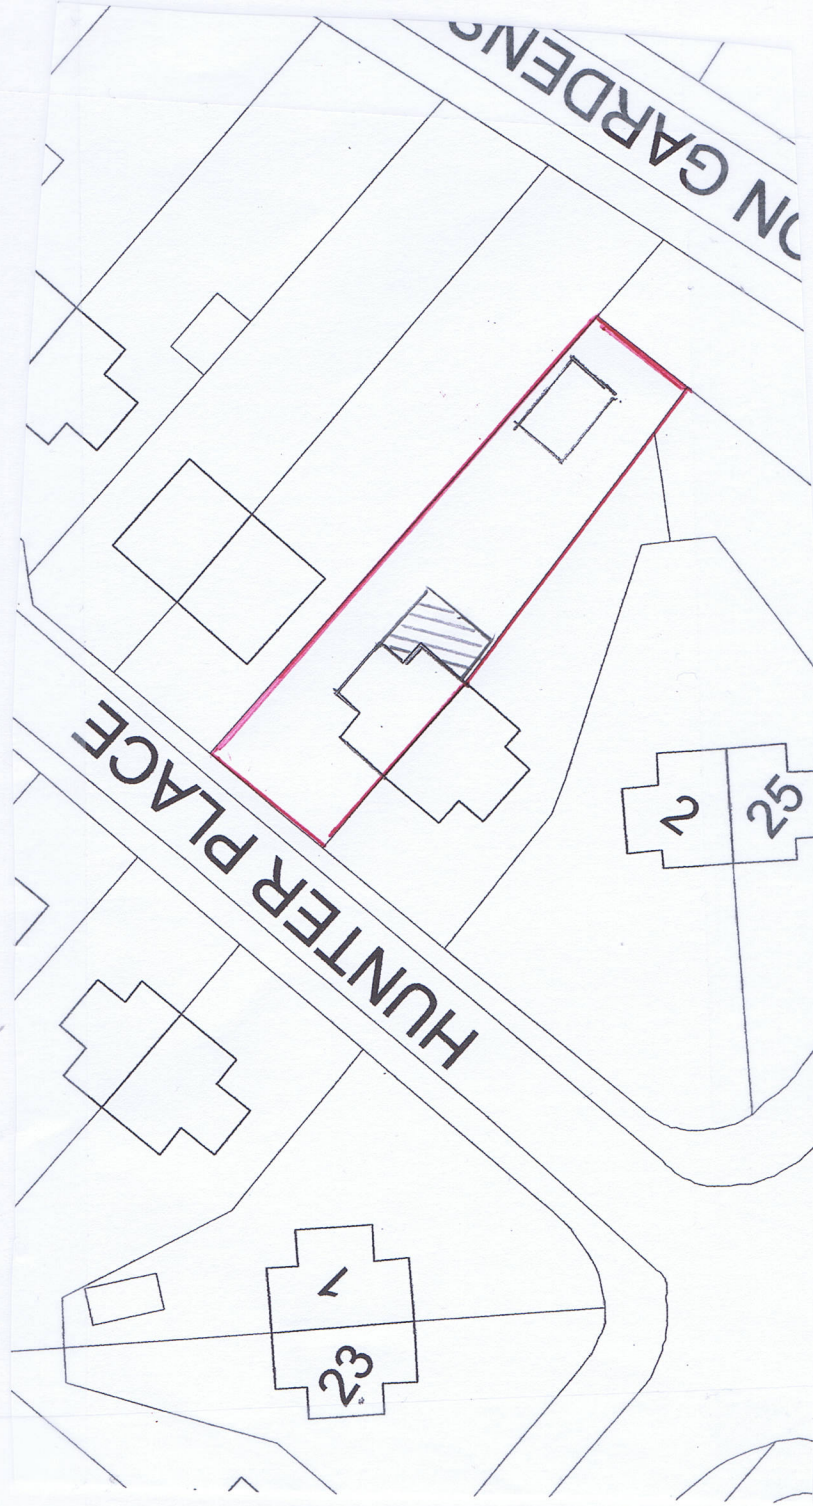

Location Plan

Project Title

Single Storey Rear Extension
to House at
6 Hunter Place
Shotts

Drawing Title

Block and Location Plan

Scale

1:200/1:1250

Date

July 2022

Drawn by

Checked by

Job No.

Drawing No.

Rev.

05/22 AL(0)01

Existing Block Plan

Proposed Block Plan

1:1250