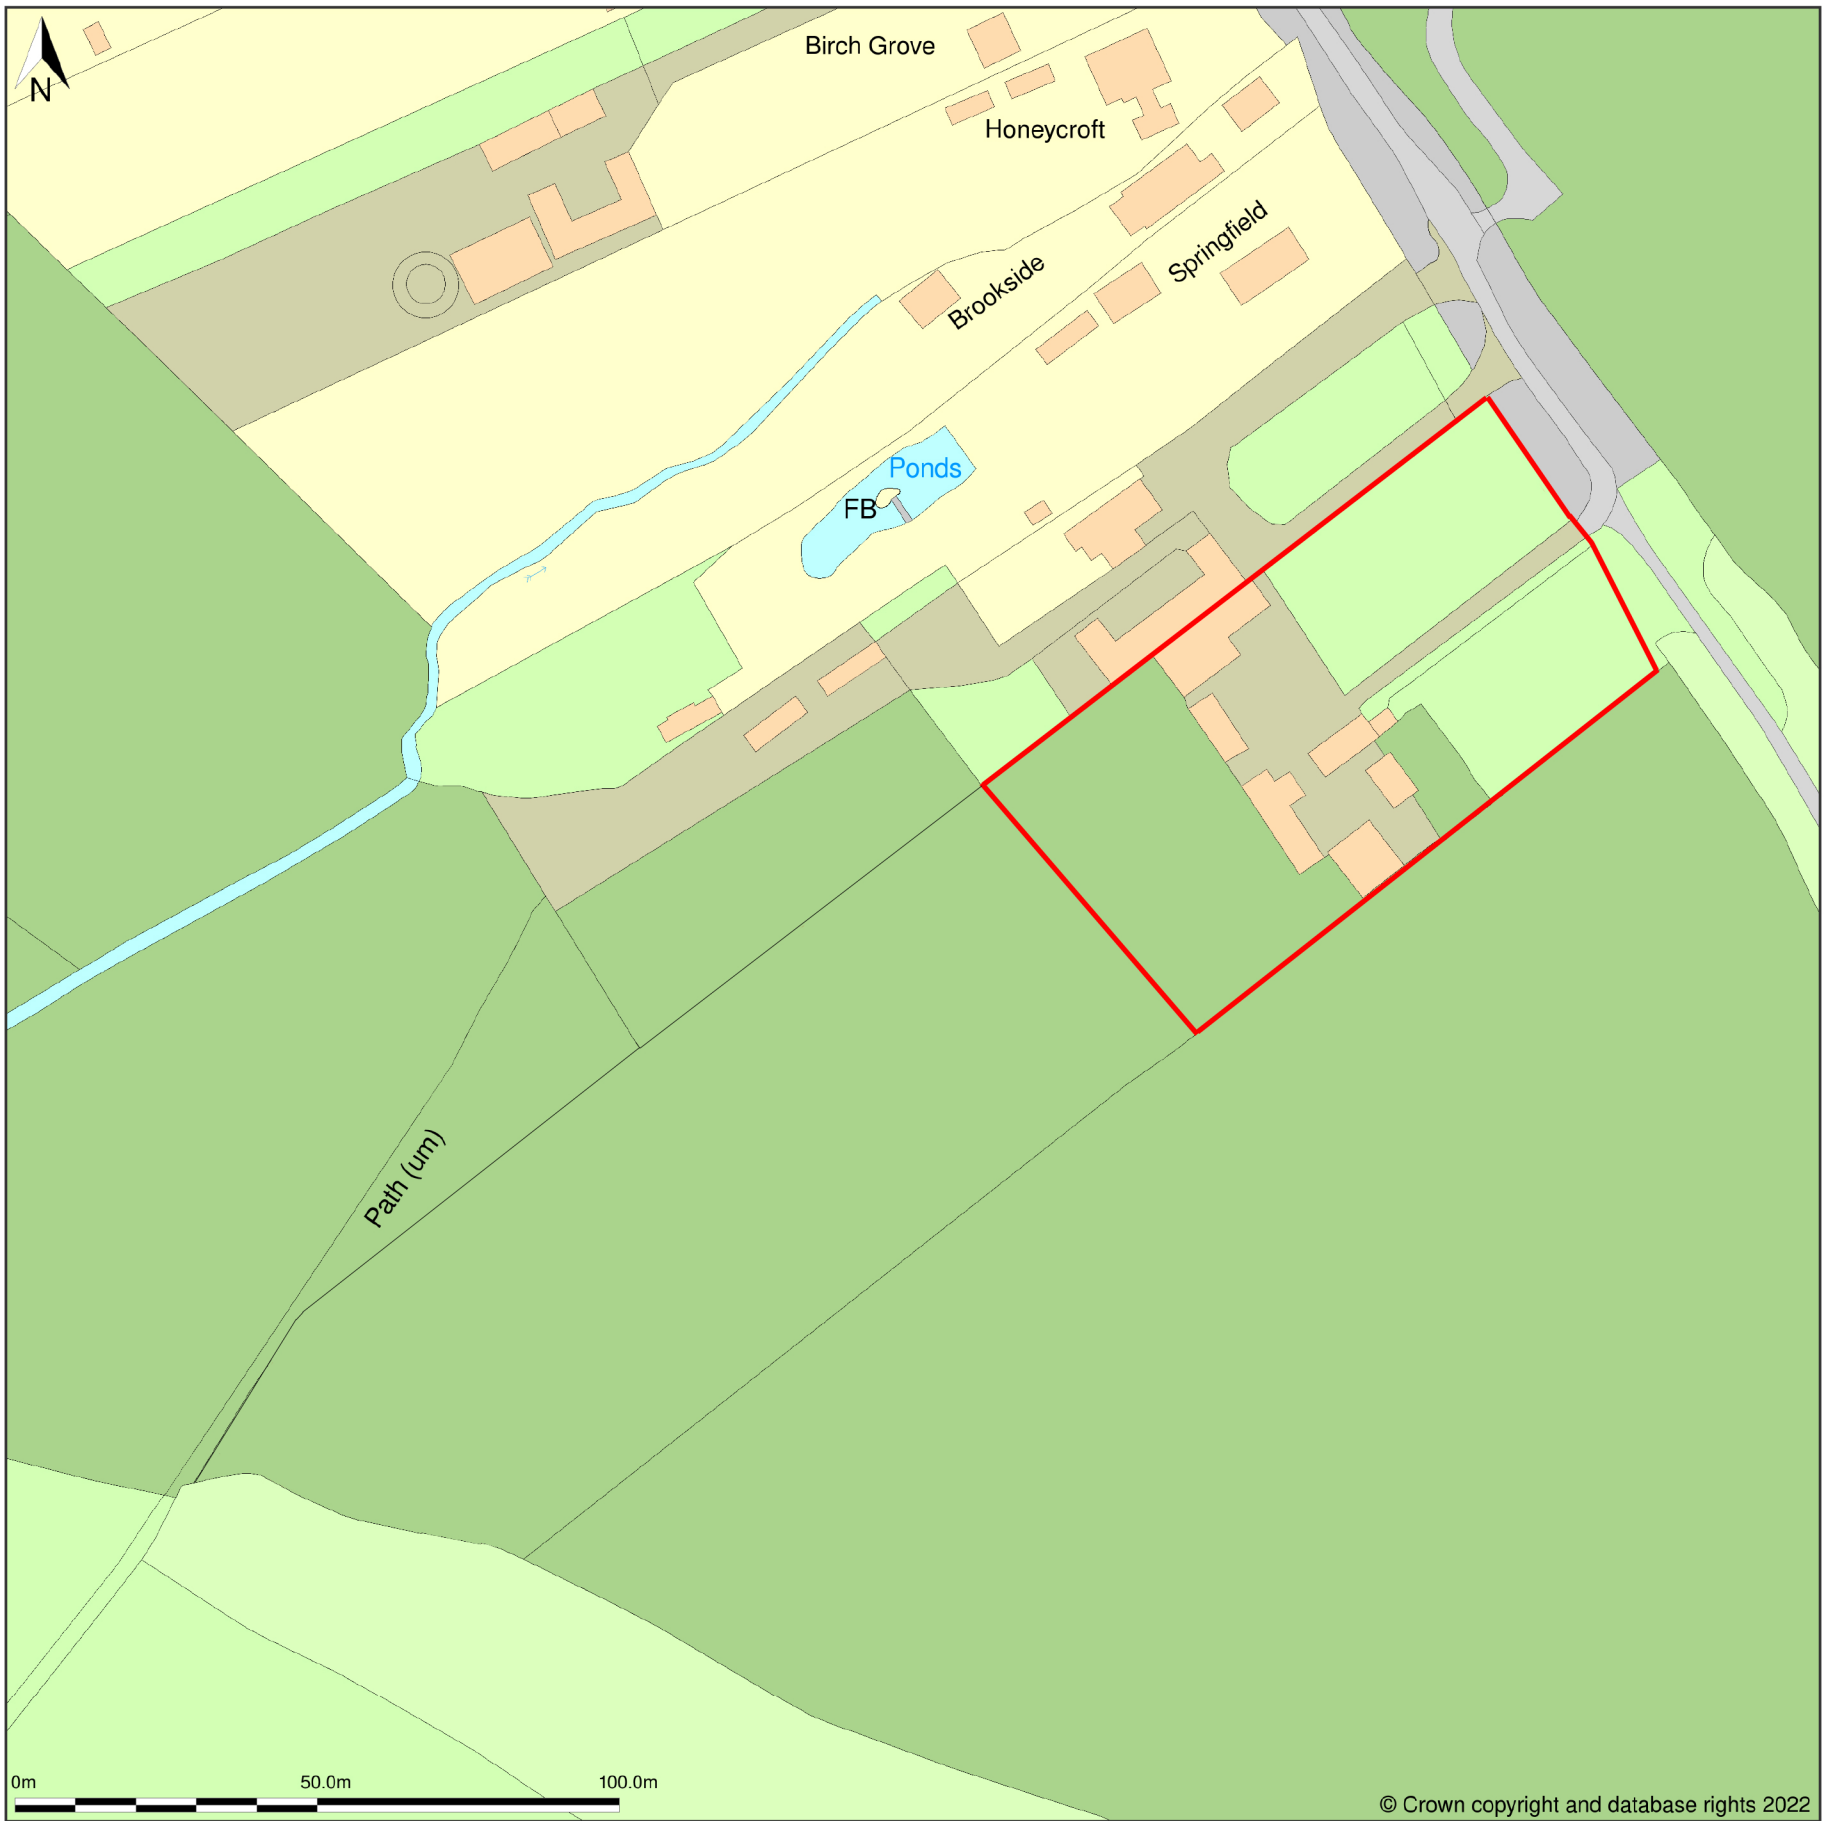

Timberland Farm, Solid Lane, Doddinghurst, Essex, CM15 0JF

Site Plan shows area bounded by: 557777.34, 197127.54 558077.34, 197427.54 (at a scale of 1:1250), OSGridRef: TQ57929727. The representation of a road, track or path is no evidence of a right of way. The representation of features as lines is no evidence of a property boundary.

Produced on 12th Jul 2022 from the Ordnance Survey National Geographic Database and incorporating surveyed revision available at this date. Reproduction in whole or part is prohibited without the prior permission of Ordnance Survey. © Crown copyright 2022. Supplied by <https://www.buyaplan.co.uk> digital mapping a licensed Ordnance Survey partner (100053143). Unique plan reference: #00747500-0364FA