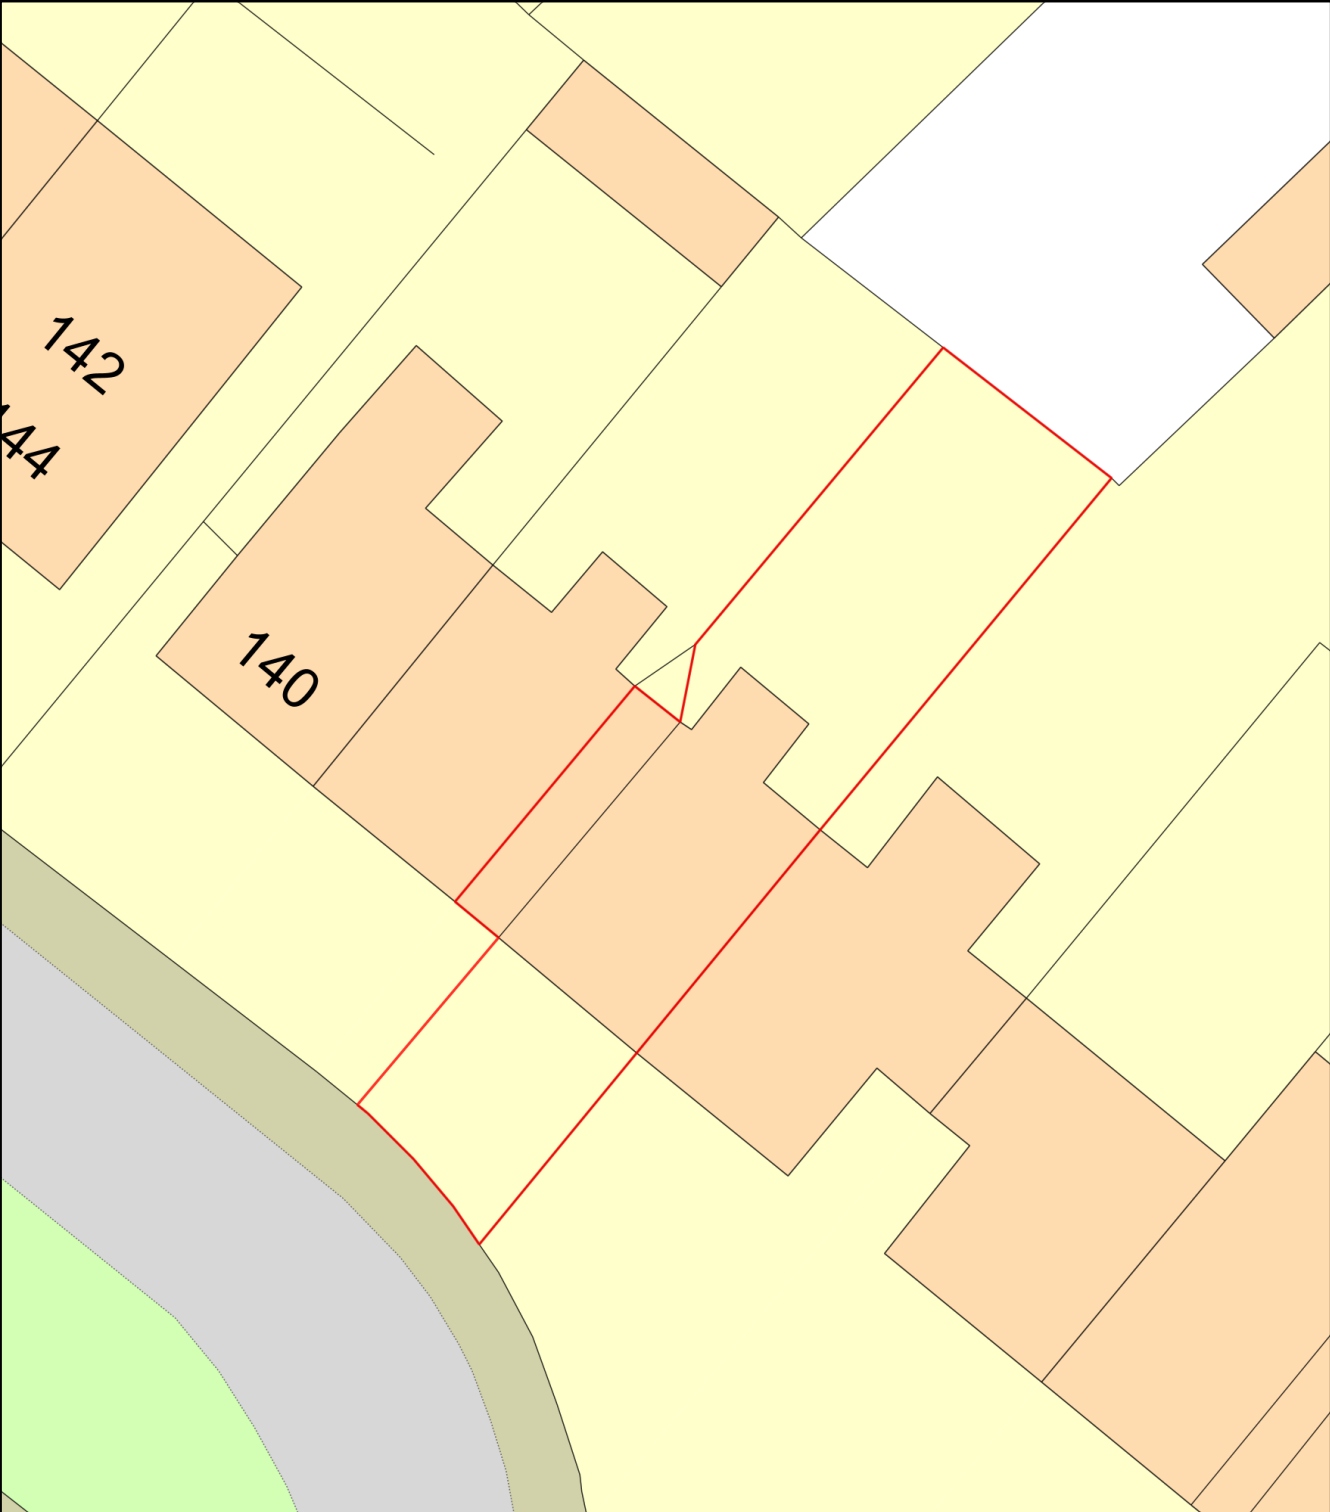

SITE PLAN - 136 LARKSPUR WAY, KT199LU

Plan Produced for: DRIVEWAY PLANNING PERMISSION

Date Produced: 14 Jun 2022

Plan Reference Number: TQRQM22165160529262

Scale: 1:200 @ A4