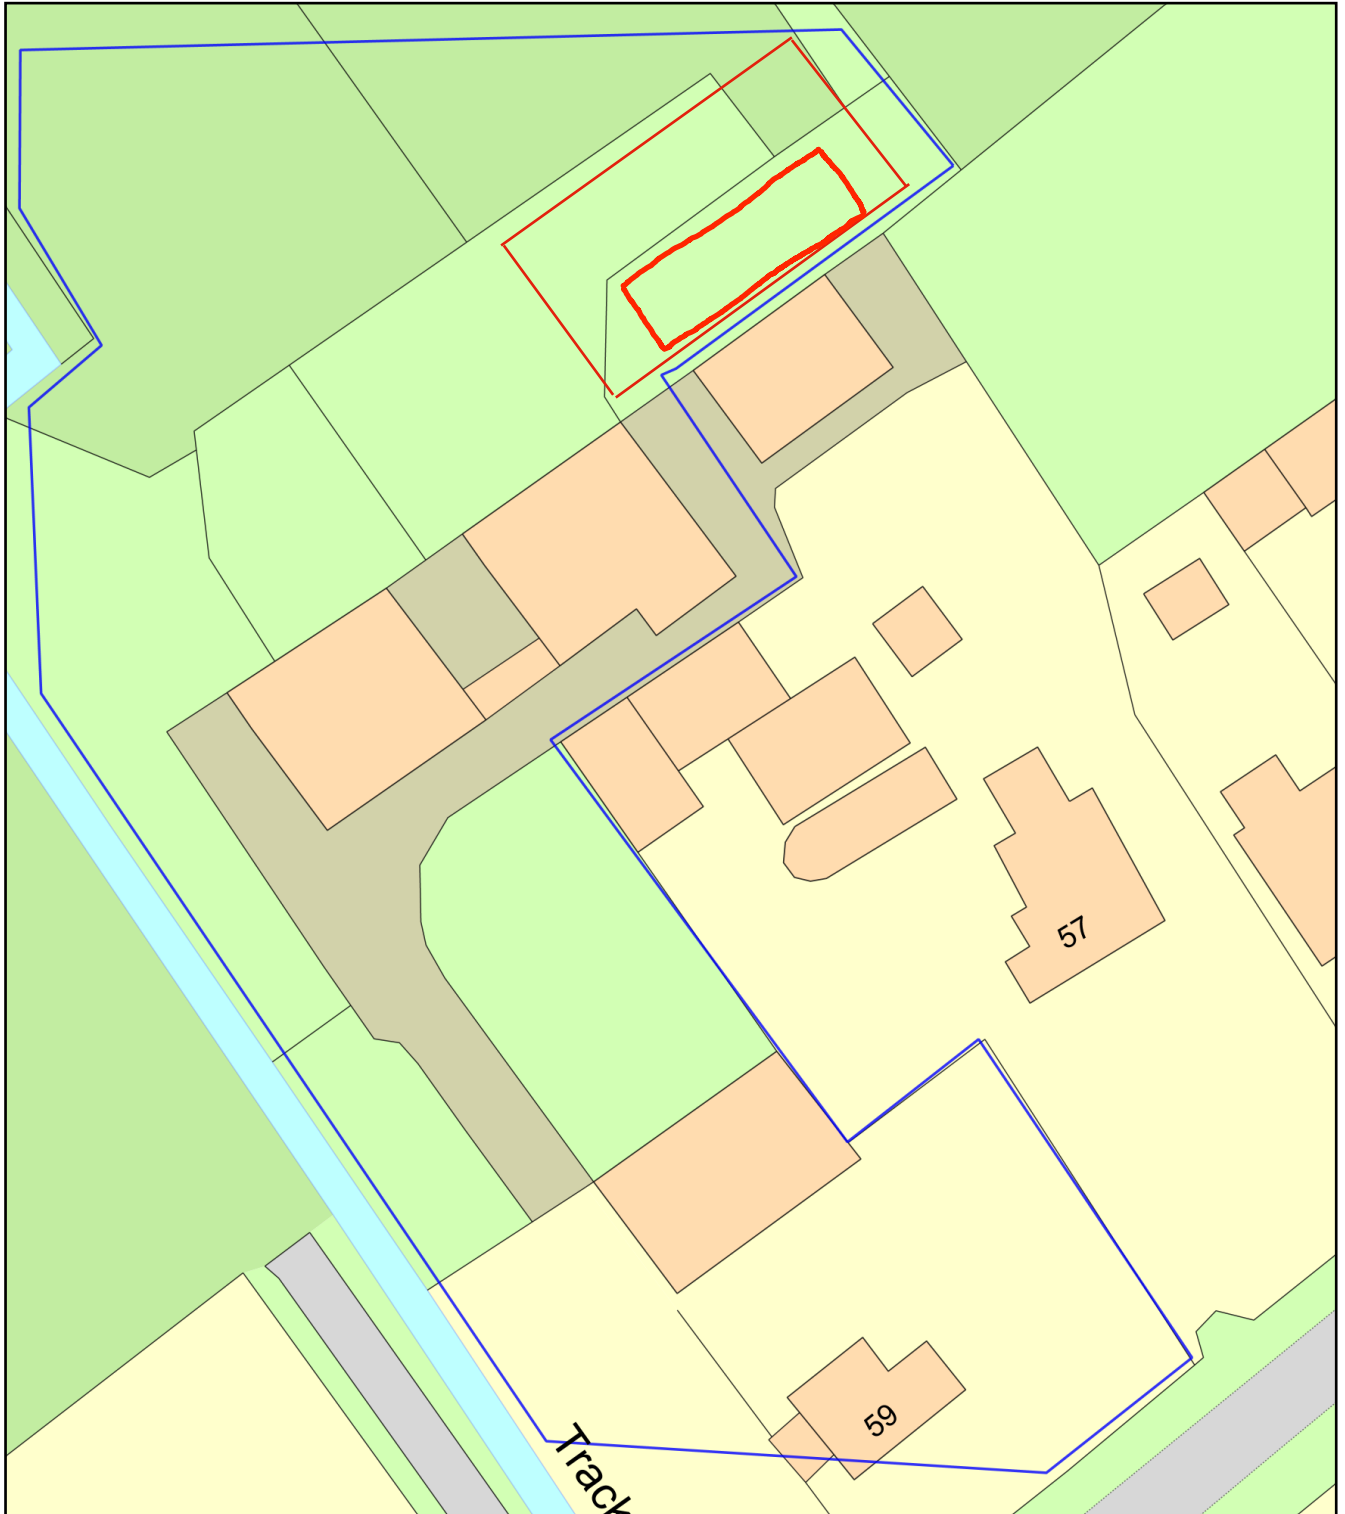

# Rose Lodge Site/Block Plan

Plan Produced for: Andrew Derrick

Date Produced: 23 Jul 2022

Plan Reference Number: TQRQM22204134118259

Scale: 1:500 @ A4