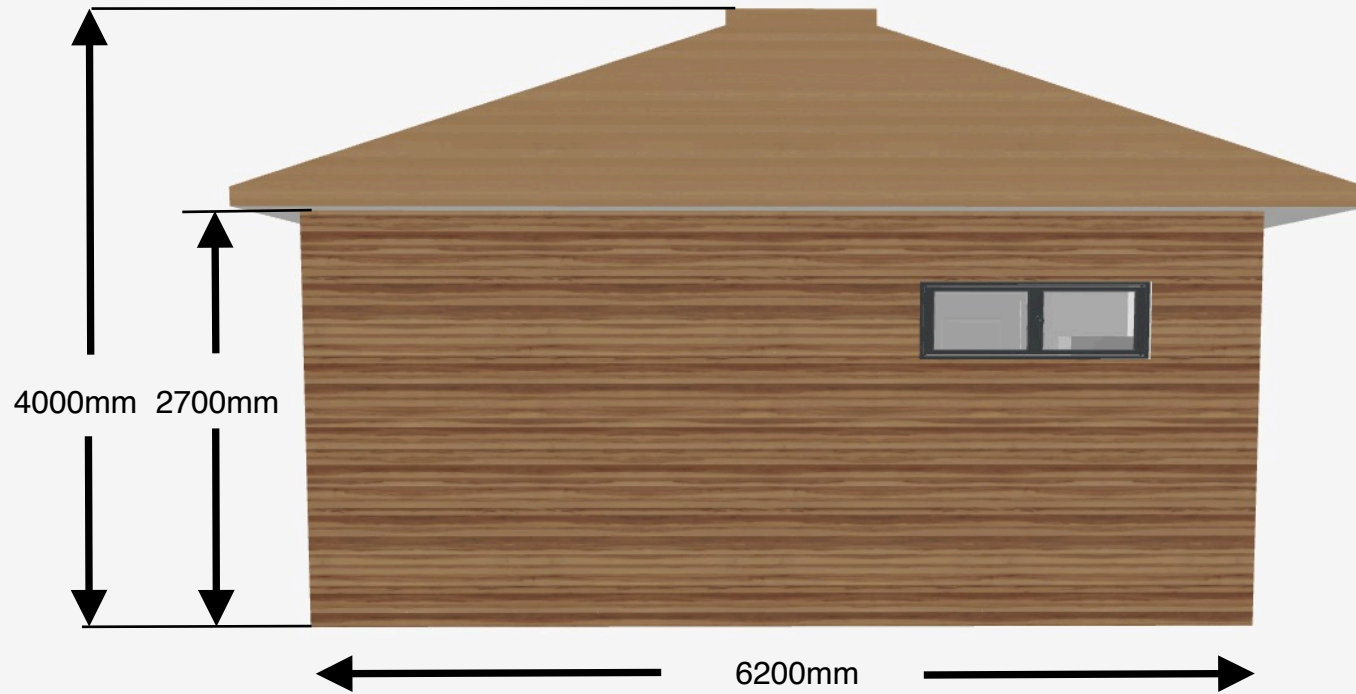

Rose Lodge, 59 Barroway Drove

Scale
1:50