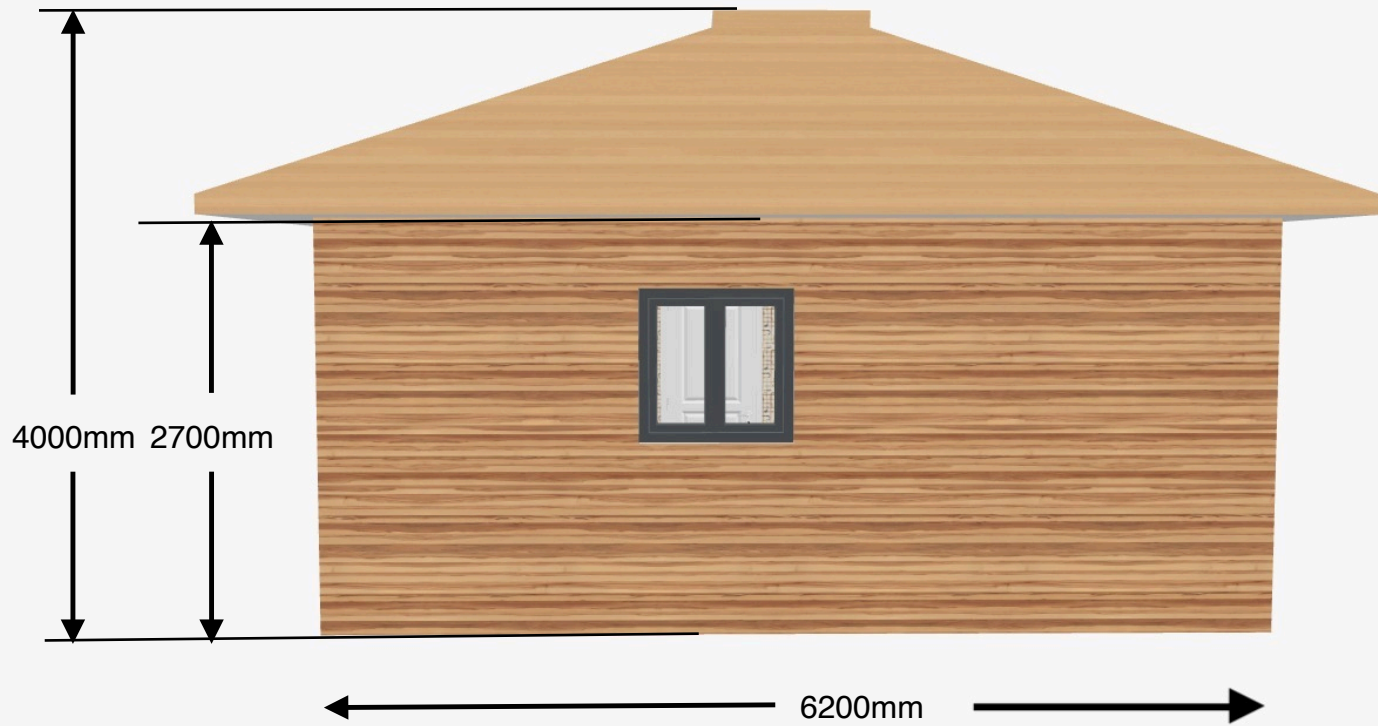

Rose Lodge, 59 Barroway Drove

Scale
1:50