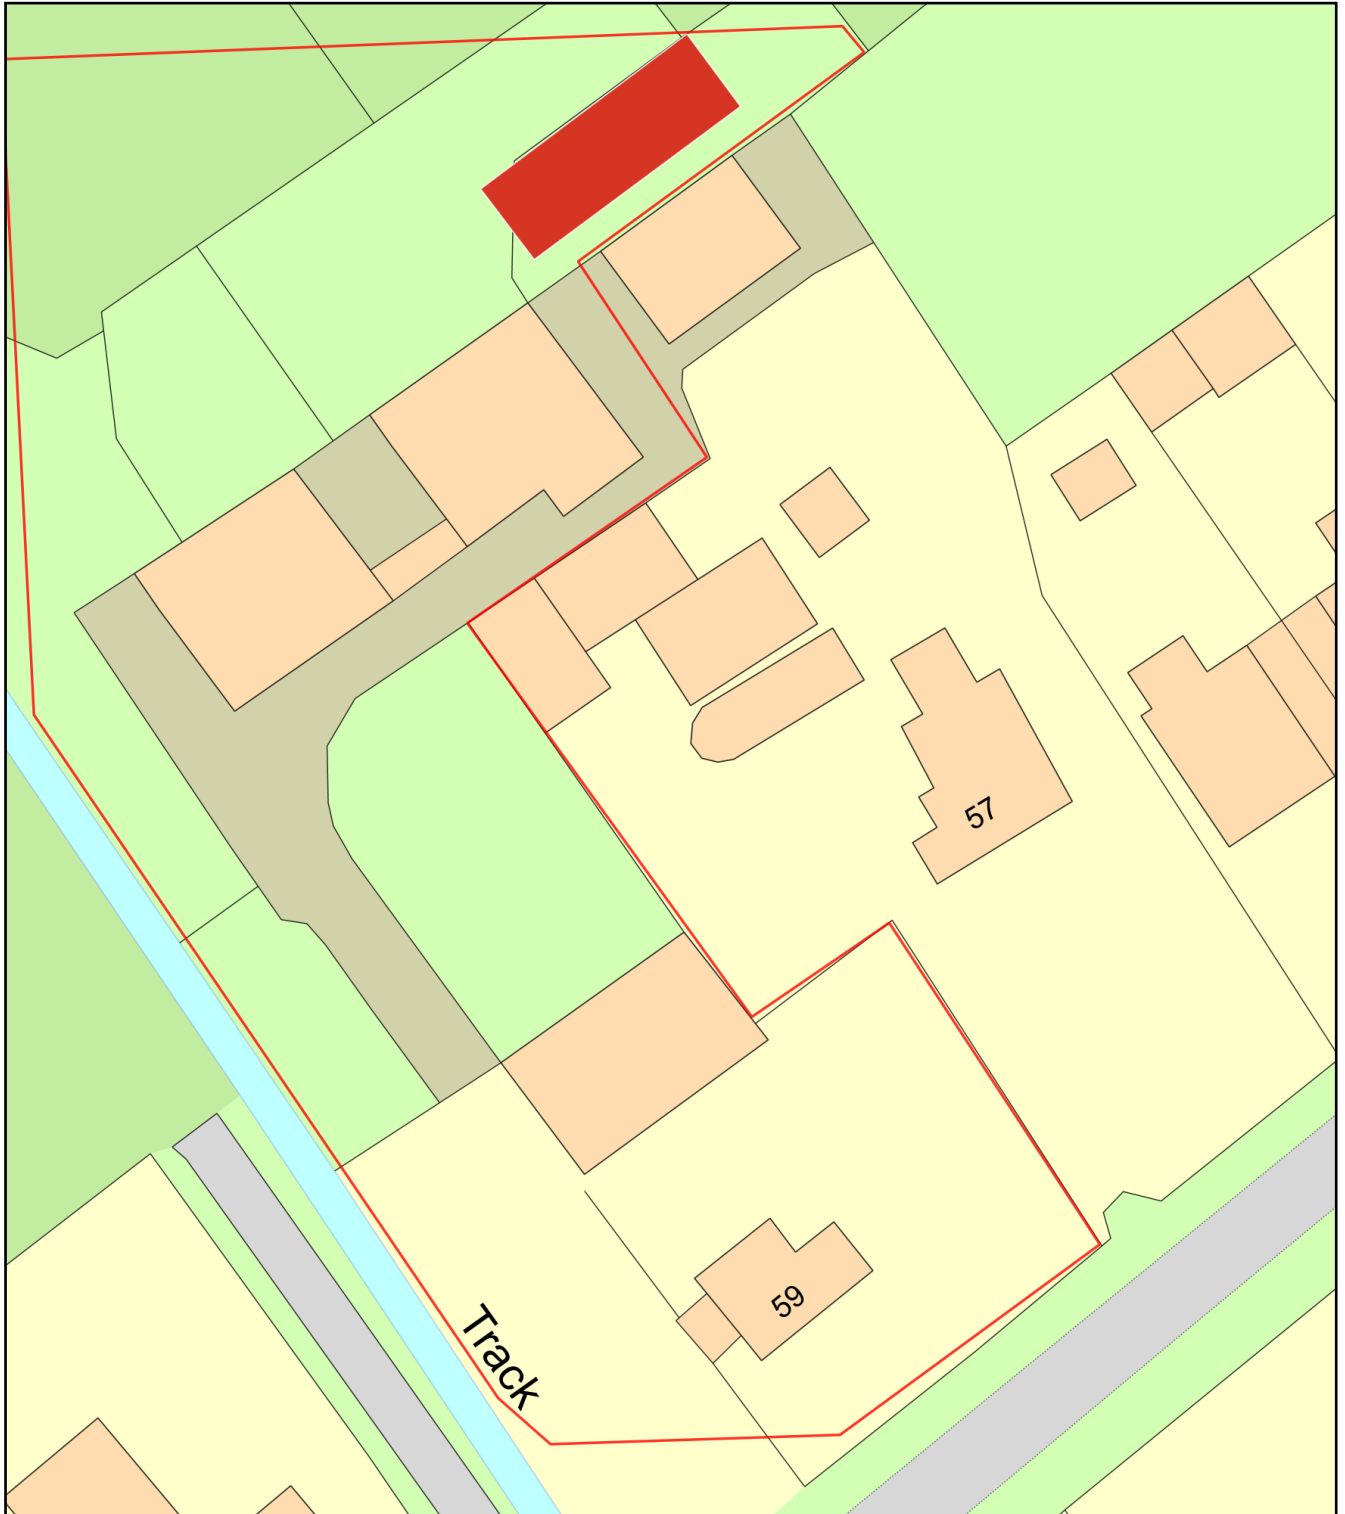

Location Plan Rose Lodge 59 Barroway Drove

Plan Produced for: Andrew Derrick

Date Produced: 21 Jul 2022

Plan Reference Number: TQRQM22202134305513

Scale: 1:500 @ A4