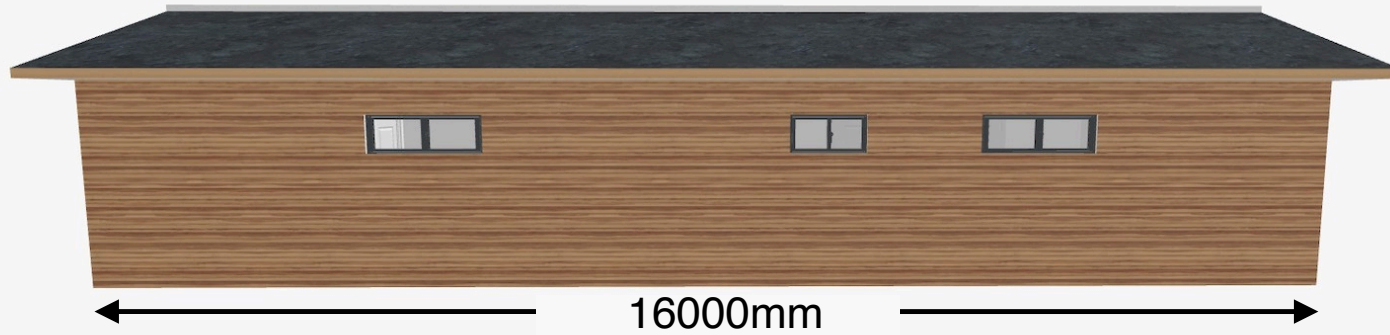

Rose Lodge, 59 Barroway Drove

Scale  
1:100