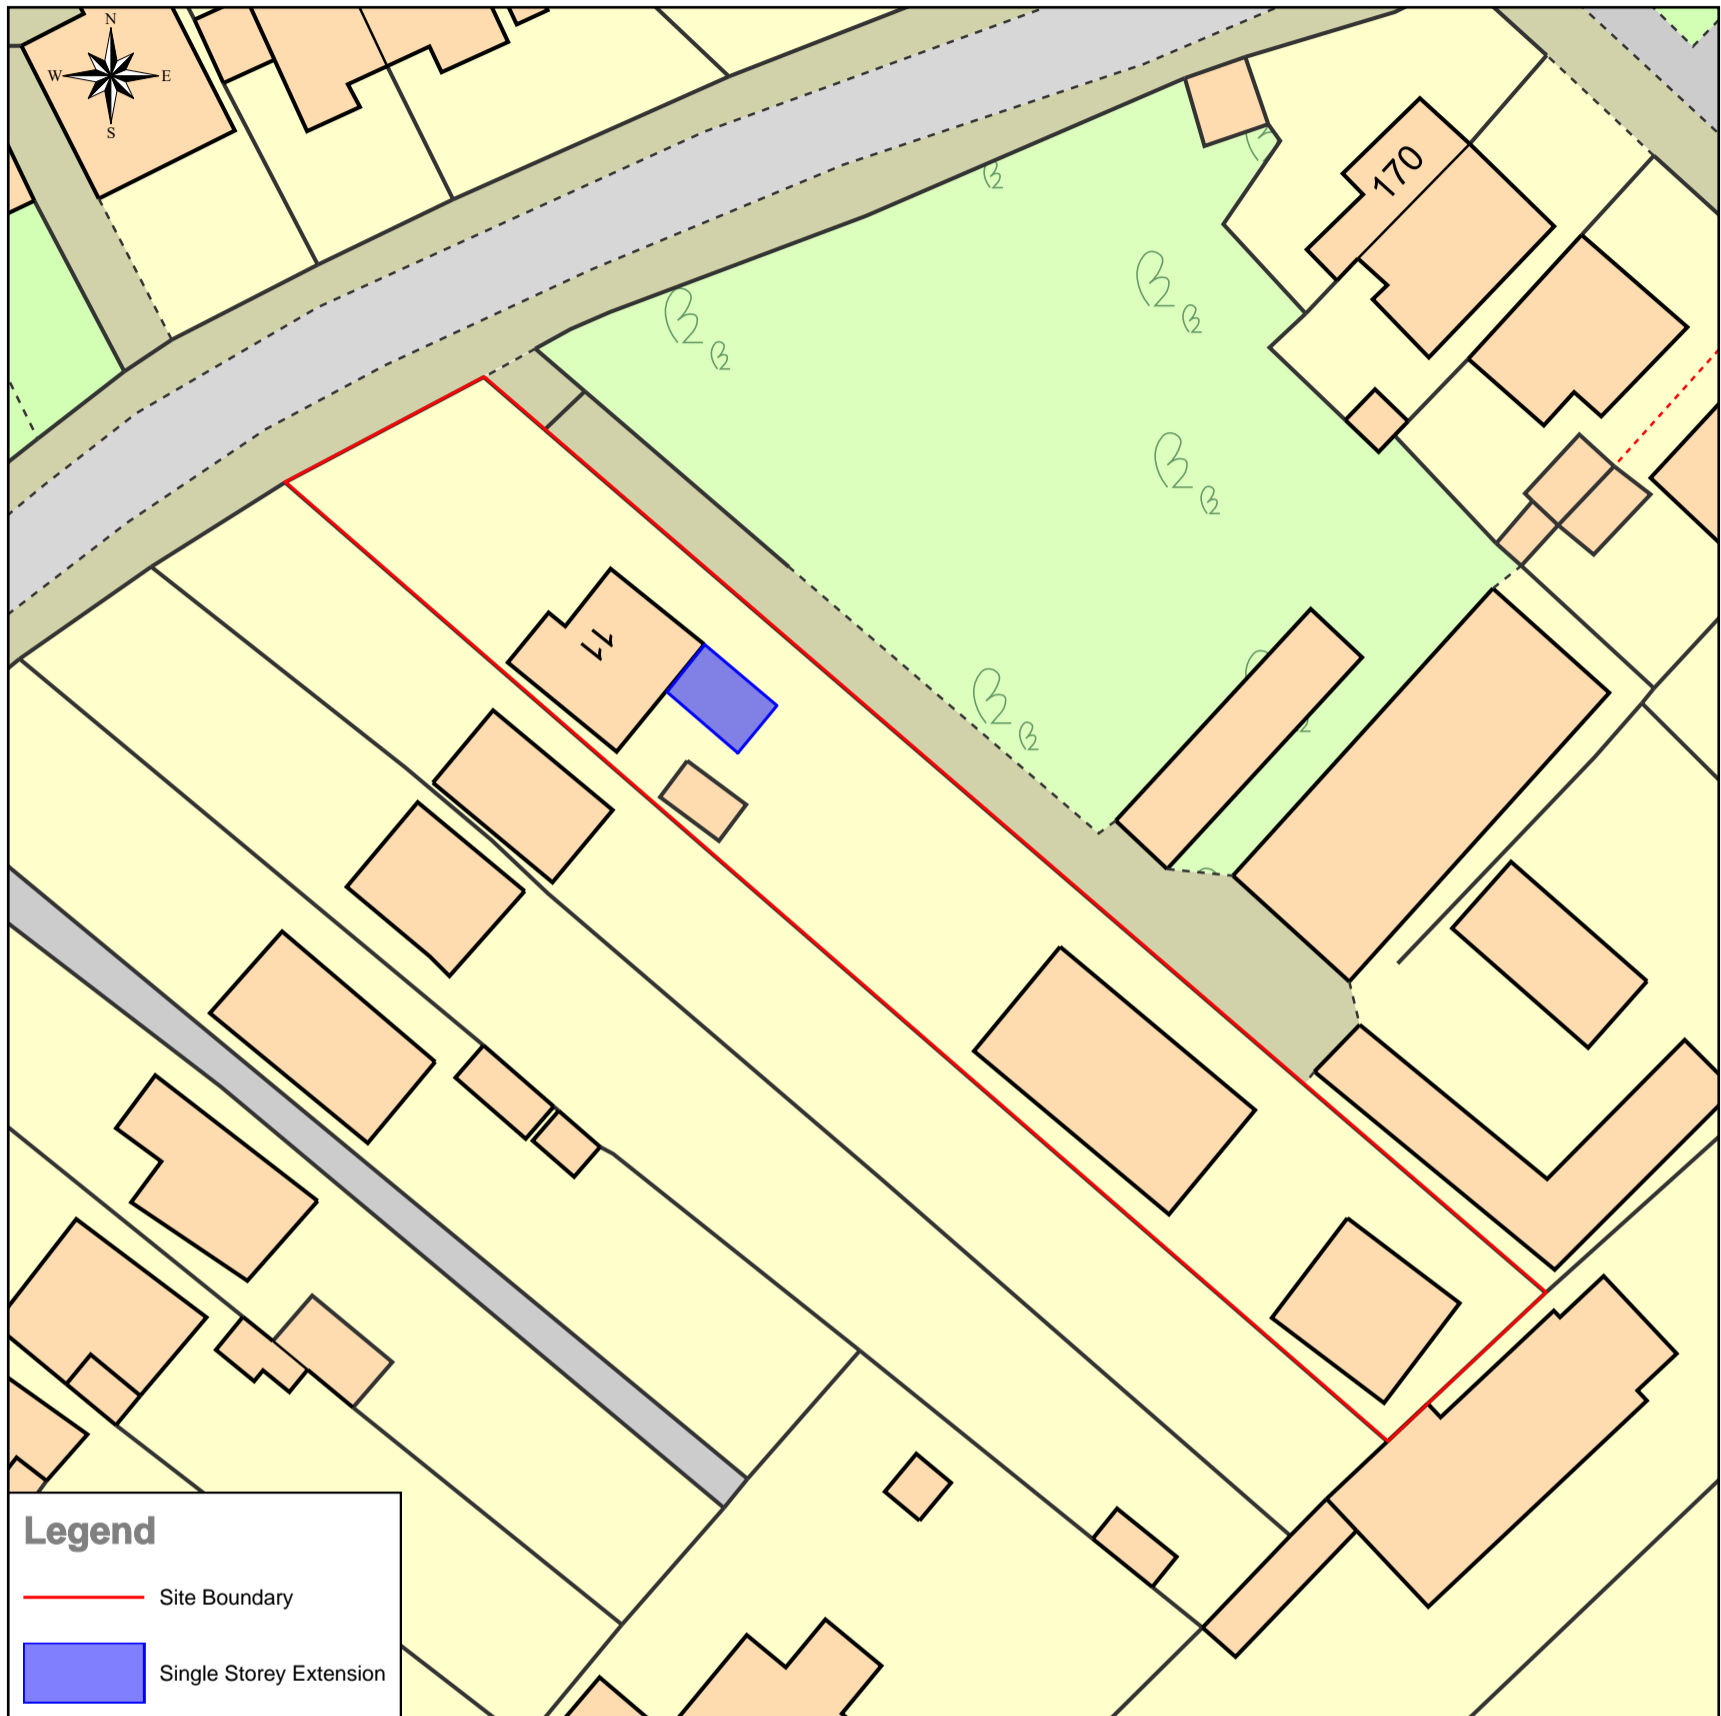

# Site Plan PR8 5HY

**Legend**

- Site Boundary
- Single Storey Extension

This Plan includes the following Licensed Data: OS MasterMap Colour PDF Location Plan by the Ordnance Survey National Geographic Database and incorporating surveyed revision available at the date of production. Reproduction in whole or in part is prohibited without the prior permission of Ordnance Survey. The representation of a road, track or path is no evidence of a right of way. The representation of features, as lines is no evidence of a property boundary. © Crown copyright and database rights, 2022. Ordnance Survey 0100031673

Scale: 1:500, paper size: A3

Prepared by: Jade Taylor-Daly, 21-06-2022