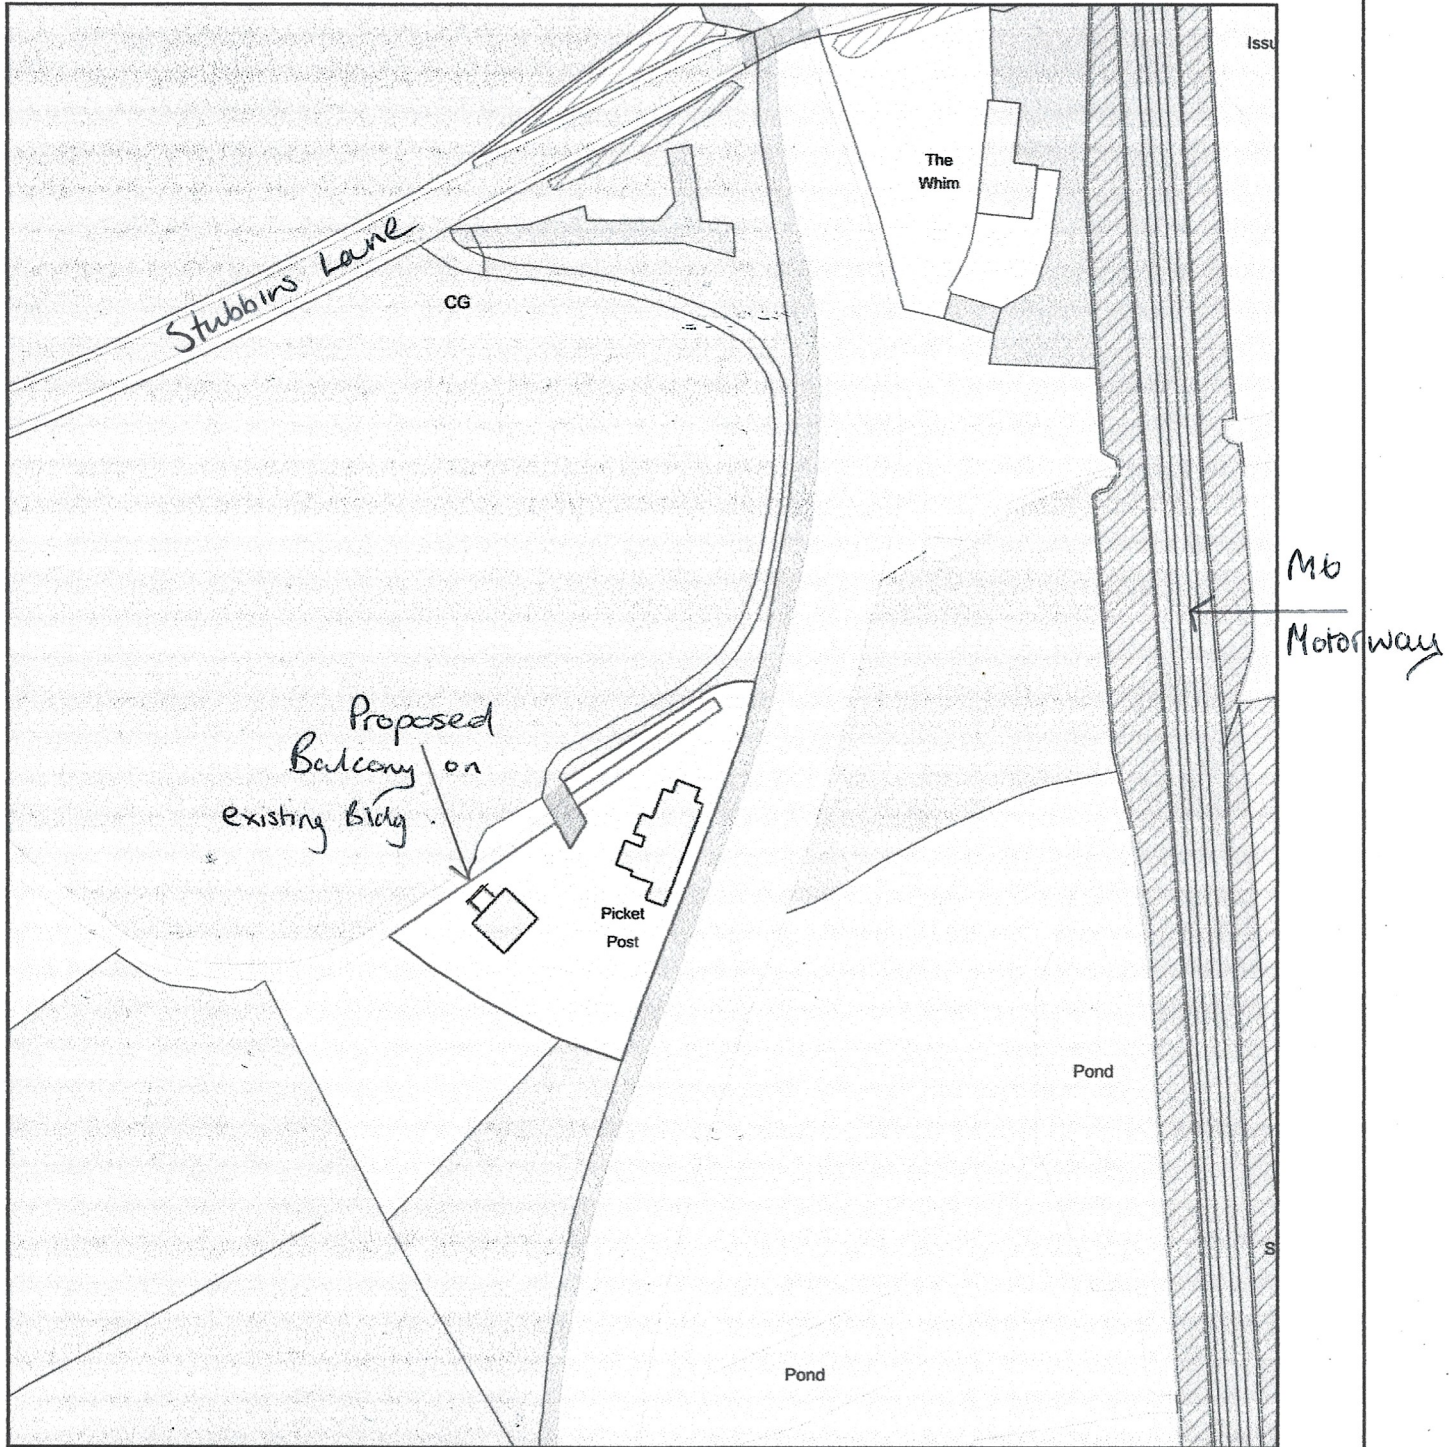

Picket post & outbuilding

Plan Produced for: Julie Smith-Moorhouse
Date Produced: 29 Jun 2022
Plan Reference Number: TQRQM22180200828682
Scale: 1:1250 @ A4