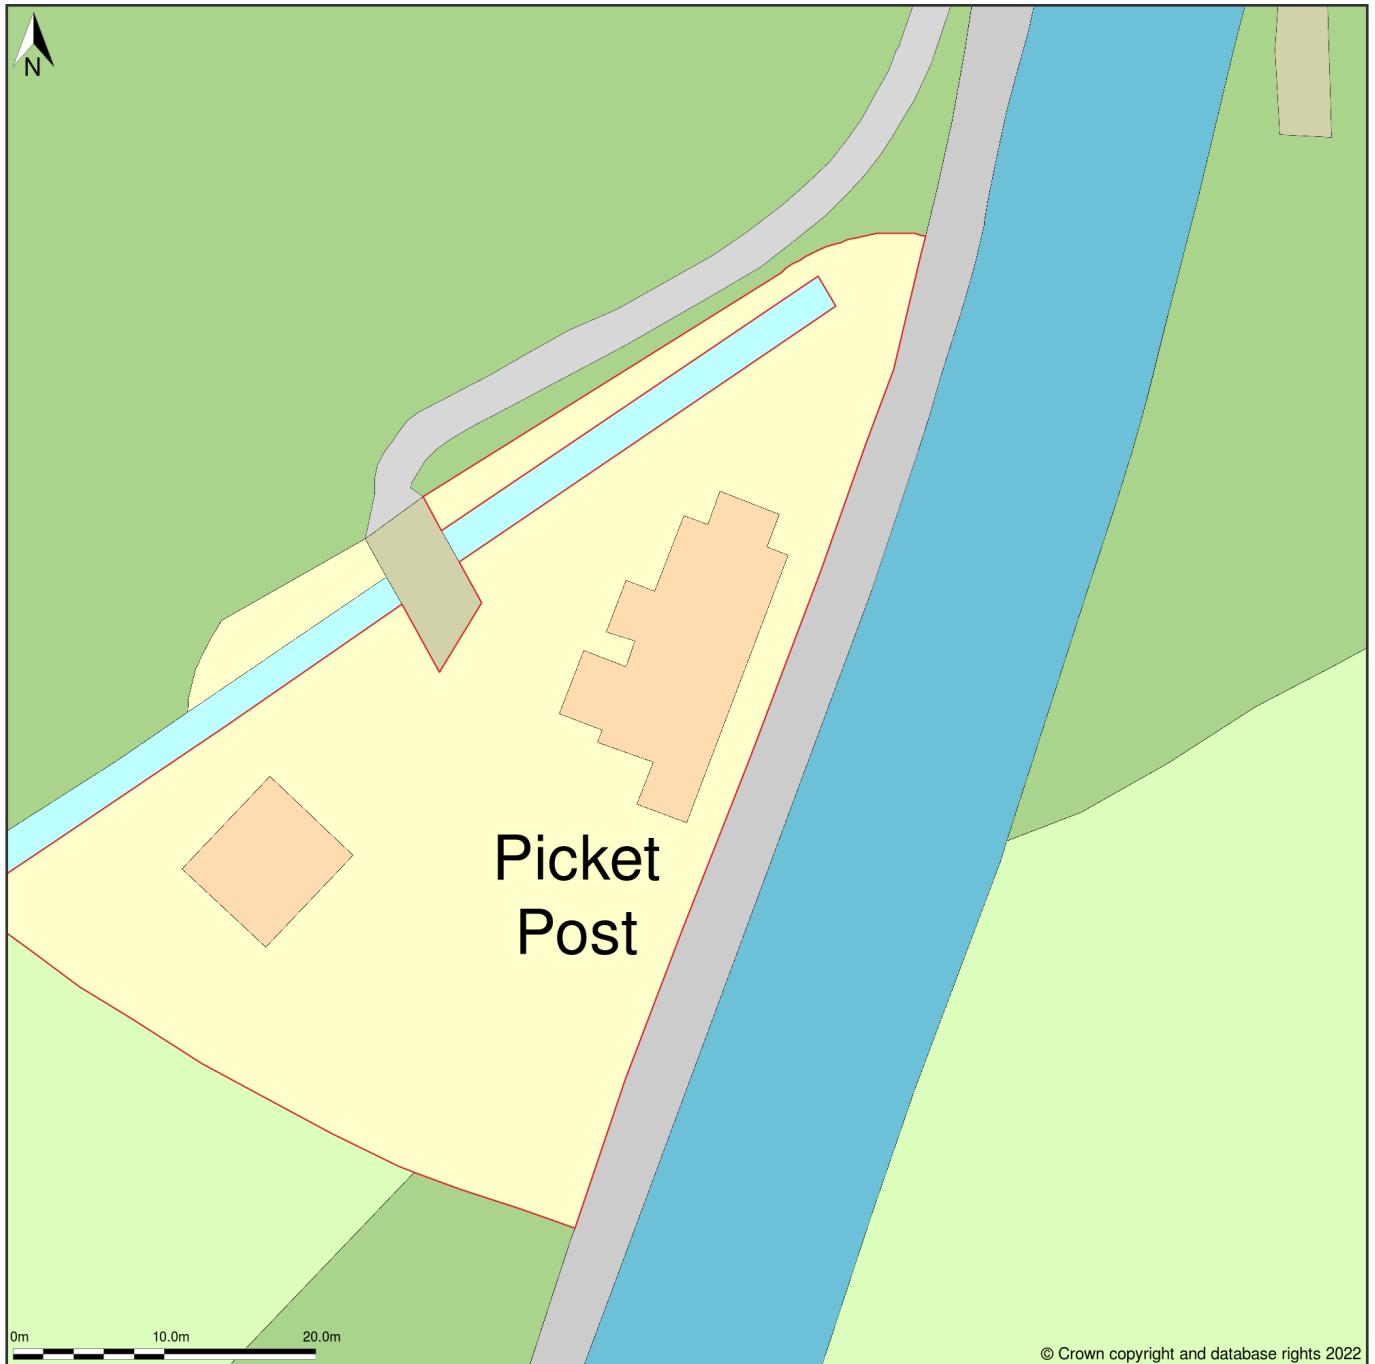

Picket Post, Stubbins Lane, Claughton-on-brock, Lancashire, PR3 0PL

Block Plan shows area bounded by: 350870.98, 442741.99 350960.98, 442831.99 (at a scale of 1:500), OSGridRef: SD50914278. The representation of a road, track or path is no evidence of a right of way. The representation of features as lines is no evidence of a property boundary.

Produced on 8th Jul 2022 from the Ordnance Survey National Geographic Database and incorporating surveyed revision available at this date. Reproduction in whole or part is prohibited without the prior permission of Ordnance Survey. © Crown copyright 2022. Supplied by <https://www.buyaplan.co.uk> digital mapping a licensed Ordnance Survey partner (100053143). Unique plan reference: #00746786-243BC9