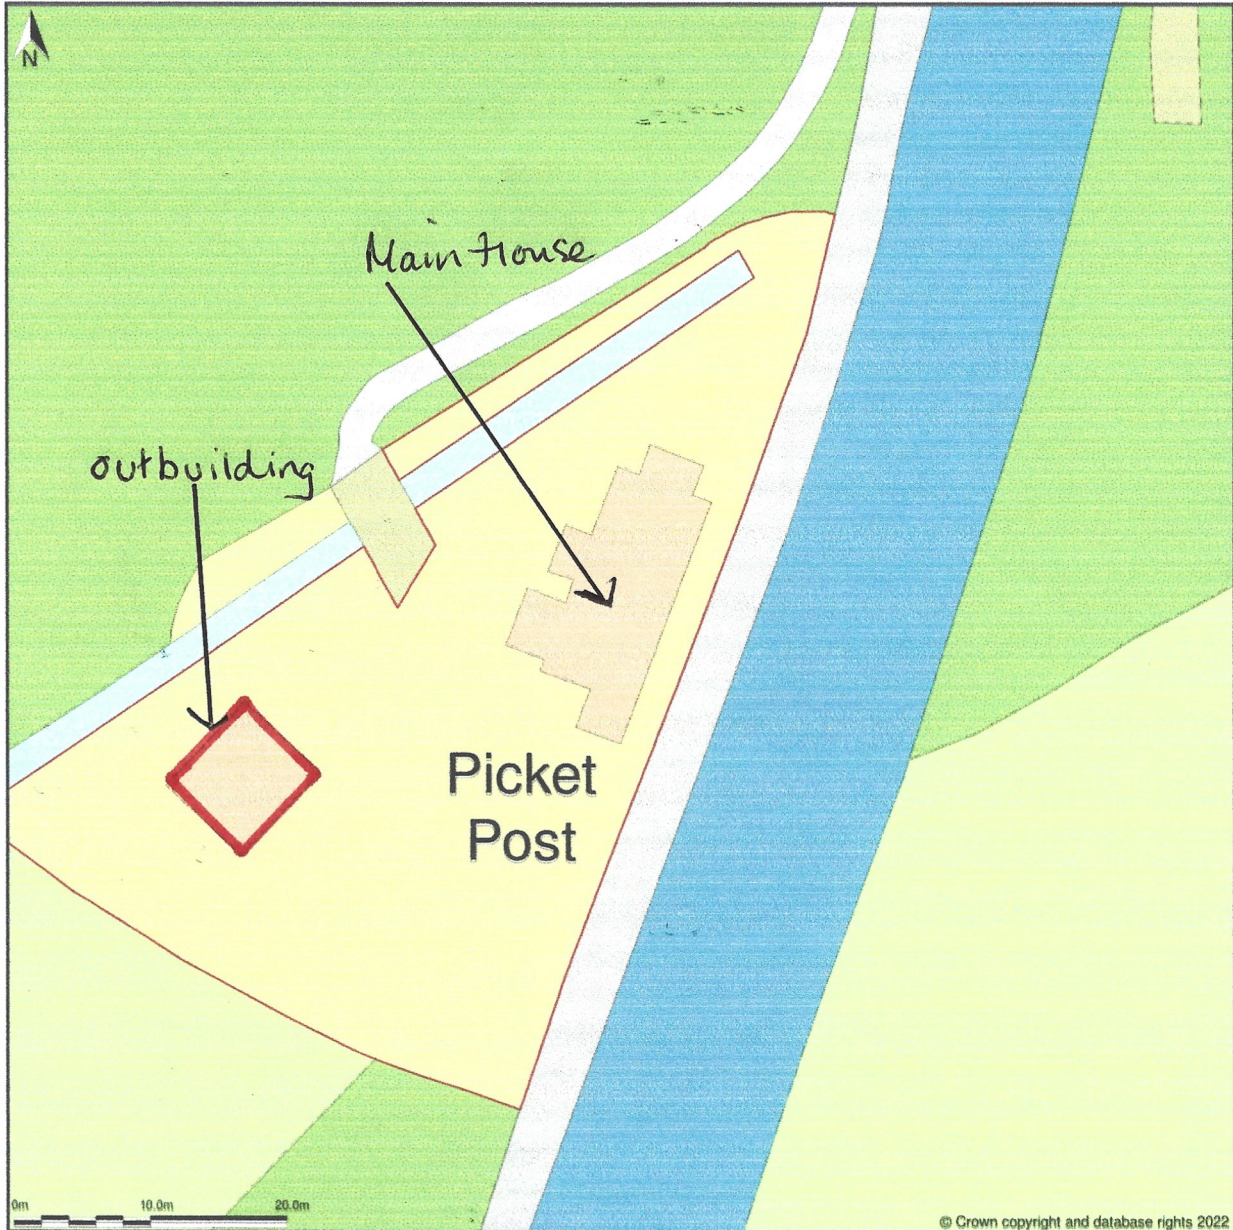

Picket Post, Stubbins Lane, Cloughton-on-brock, Lancashire, PR3 0PL

Block Plan shows area bounded by: 350870.98, 442741.99 350960.98, 442831.99 (at a scale of 1:500), OSGridRef: SD50914278. The representation of a road, track or path is no evidence of a right of way. The representation of features as lines is no evidence of a property boundary.