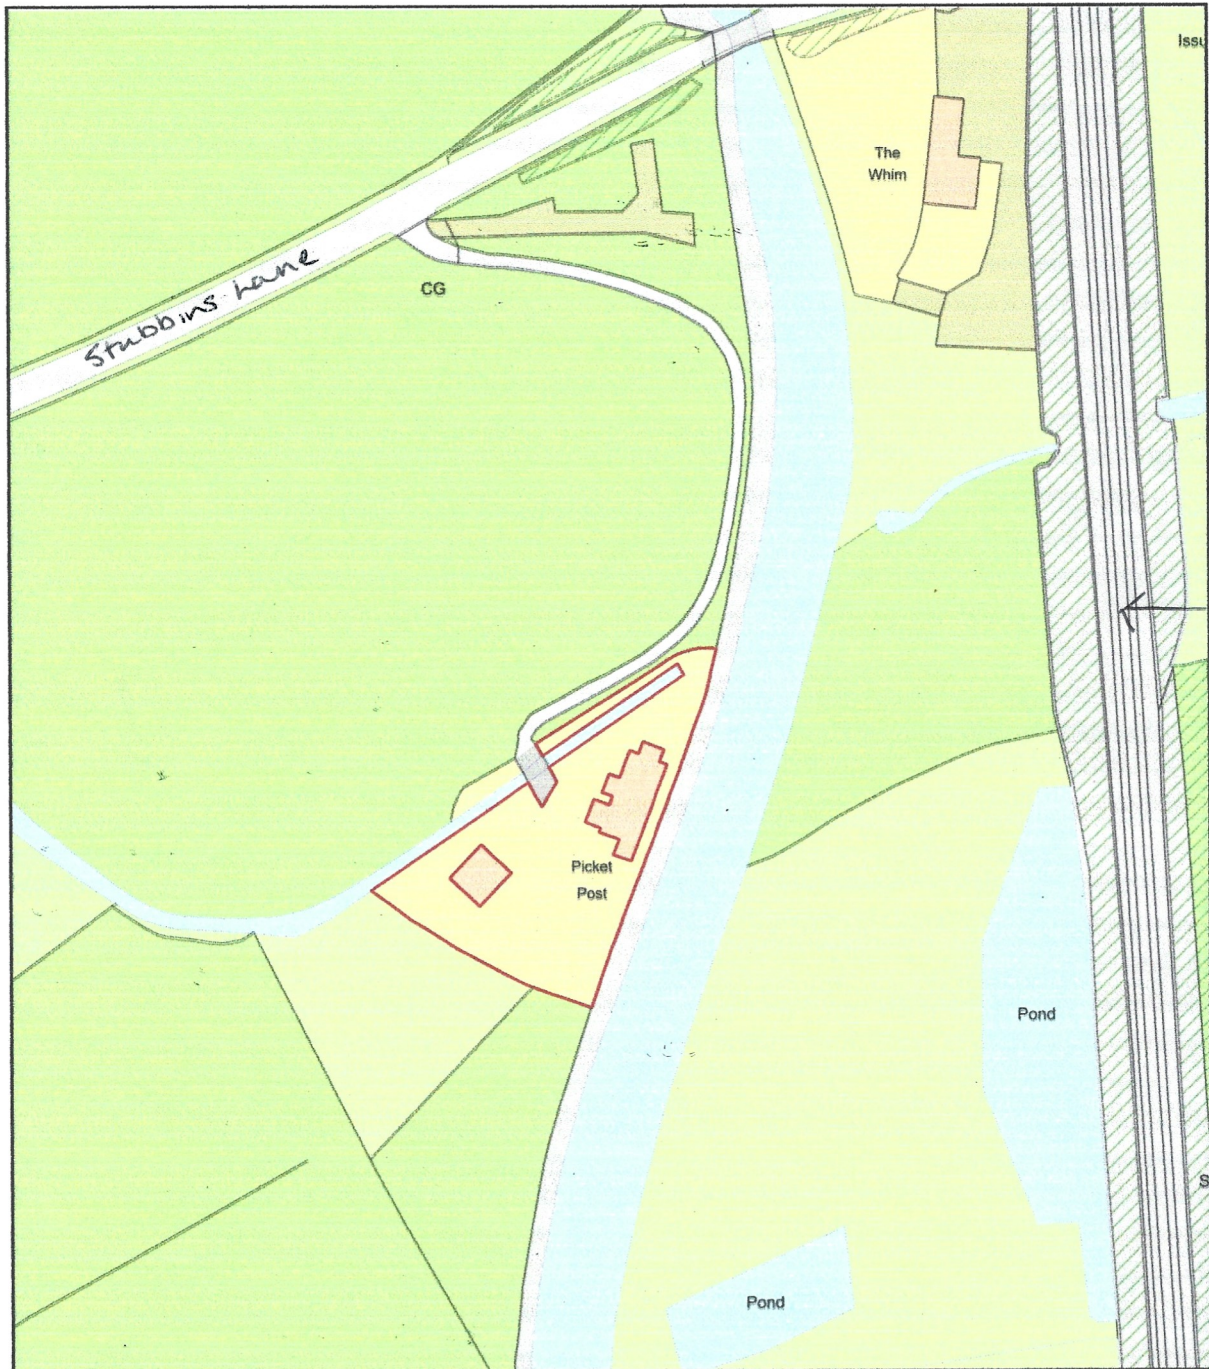

# Picket post & outbuilding

Plan Produced for: Julie Smith-Moorhouse  
Date Produced: 29 Jun 2022  
Plan Reference Number: TQRQM22180200828682  
Scale: 1:1250 @ A4