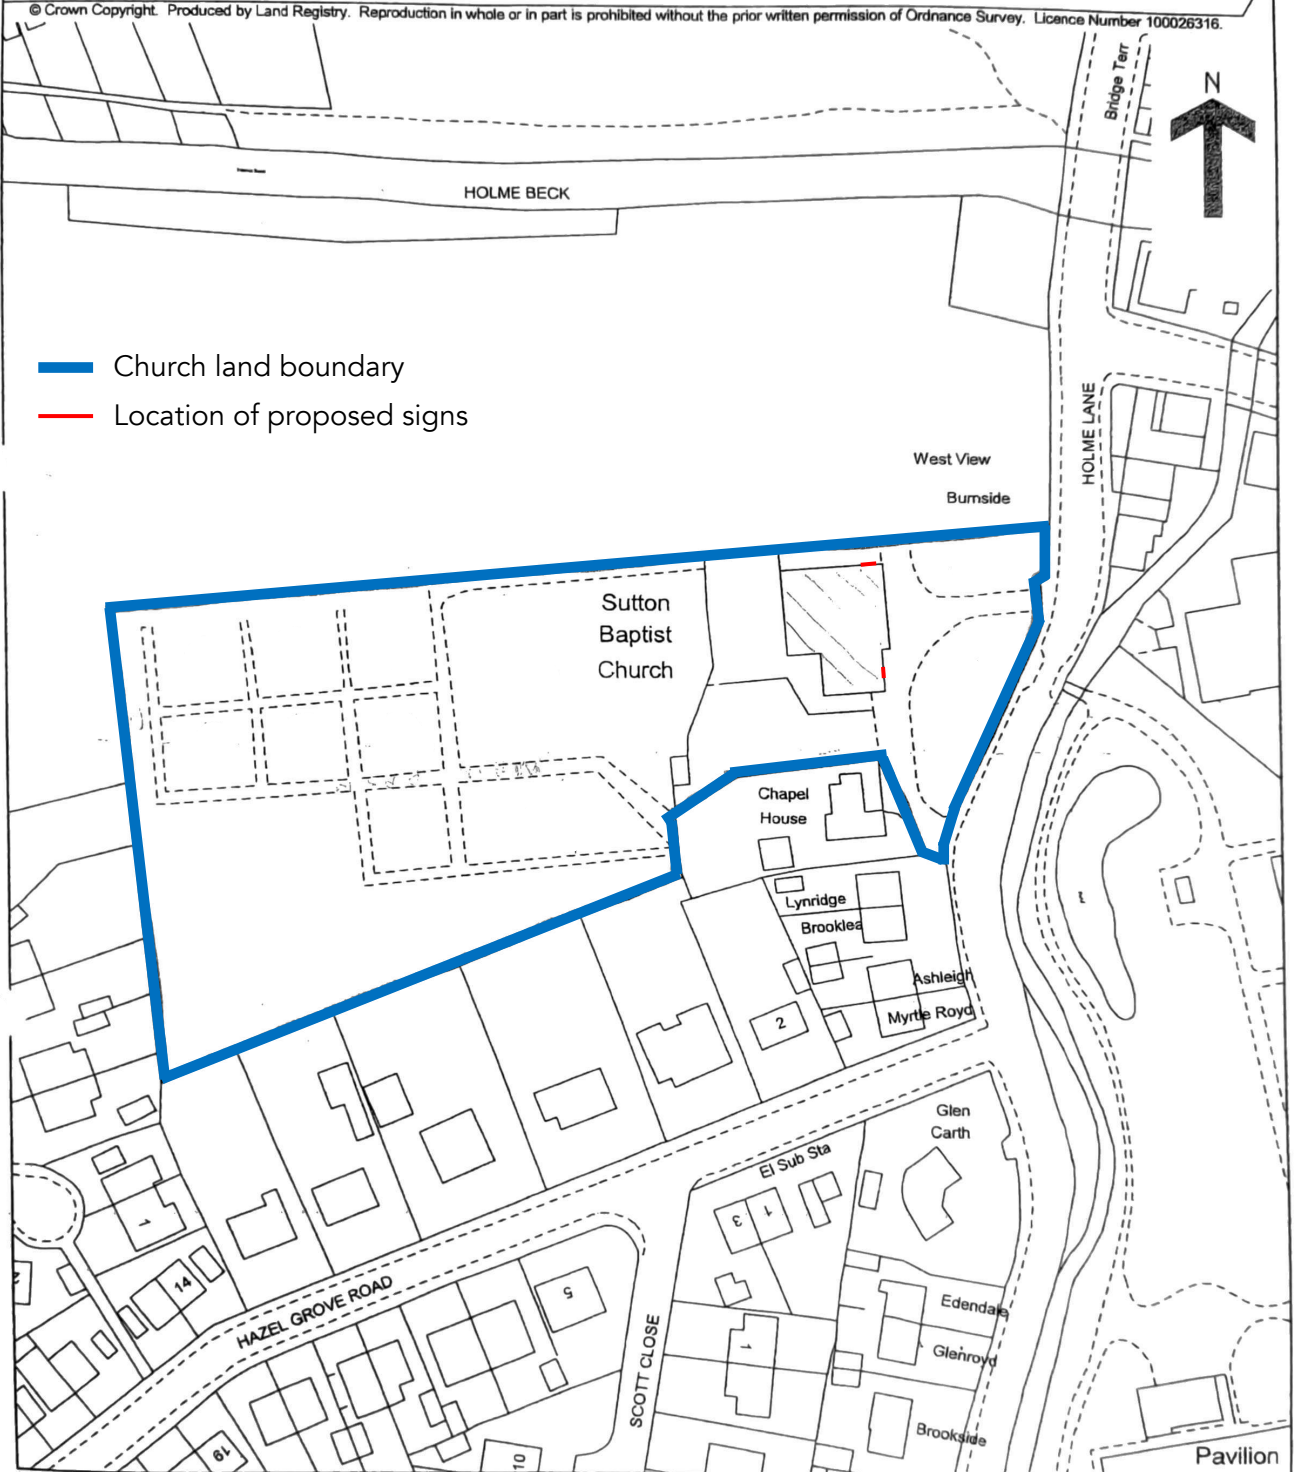

# Land Registry Official copy of title plan

Title number NYK383754  
Ordnance Survey map reference SE0044SE  
Scale 1:1250 enlarged from 1:2500  
Administrative area North Yorkshire: Craven

© Crown Copyright. Produced by Land Registry. Reproduction in whole or in part is prohibited without the prior written permission of Ordnance Survey. Licence Number 100026316.

This official copy issued on 22 December 2010 shows the state of this title plan on 22 December 2010 at 11:09:17. It is admissible in evidence to the same extent as the original (s.67 Land Registration Act 2002).

This title plan shows the general position, not the exact line, of the boundaries. It may be subject to distortions in scale. Measurements scaled from this plan may not match measurements between the same points on the ground. See Land Registry Public Guide 19 - Title Plans and Boundaries.