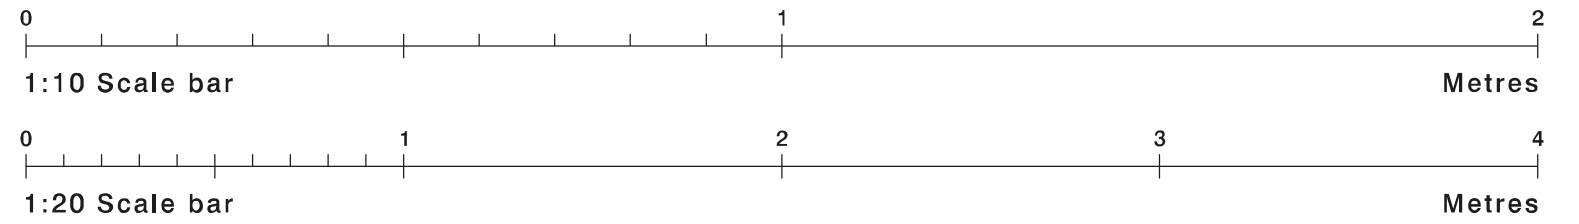

BUTTERFIELD SIGNS LTD
174 Sunbridge Rd
Bradford West Yorkshire
BD1 2RZ
Tel: 01274 722244
Fax: 01274 848996
Web: www.butterfieldsigns.co.uk

Sign 01 - TWIN LEG POST SIGN - (Qty 01)

01no single sided twin post sign. Manufactured from formed aluminium face/back panels
 Face panel powder coated Satin Grey (RAL 7002) with 100mm returns - complete with
 built-up set of letters with white keyline applied to letter face, fixed to panel on locators.
 Back panel powder coated Satin Grey (RAL 7002) with 40mm returns.

Panels fixed between 02no. new 100mm diameter posts
 finished Satin Black (RAL 9005) with fixings to suit.

Non-Illuminated.

Size: As shown

Scale: 1:20

200mm to underside

Site
 Alexanders
 Roecliffe

Job Number
 113492B

Logo secured with stand off spacers to suit.

Non-Illuminated.

Size: 3310 x 3000mm O/A

Scale: 1:20

3000mm to underside

Site
Alexanders
Rocliffe

Job Number
113492B
Page
4 of 4
Drawing Location
U:\2022\2022 Drawings\Alexanders\