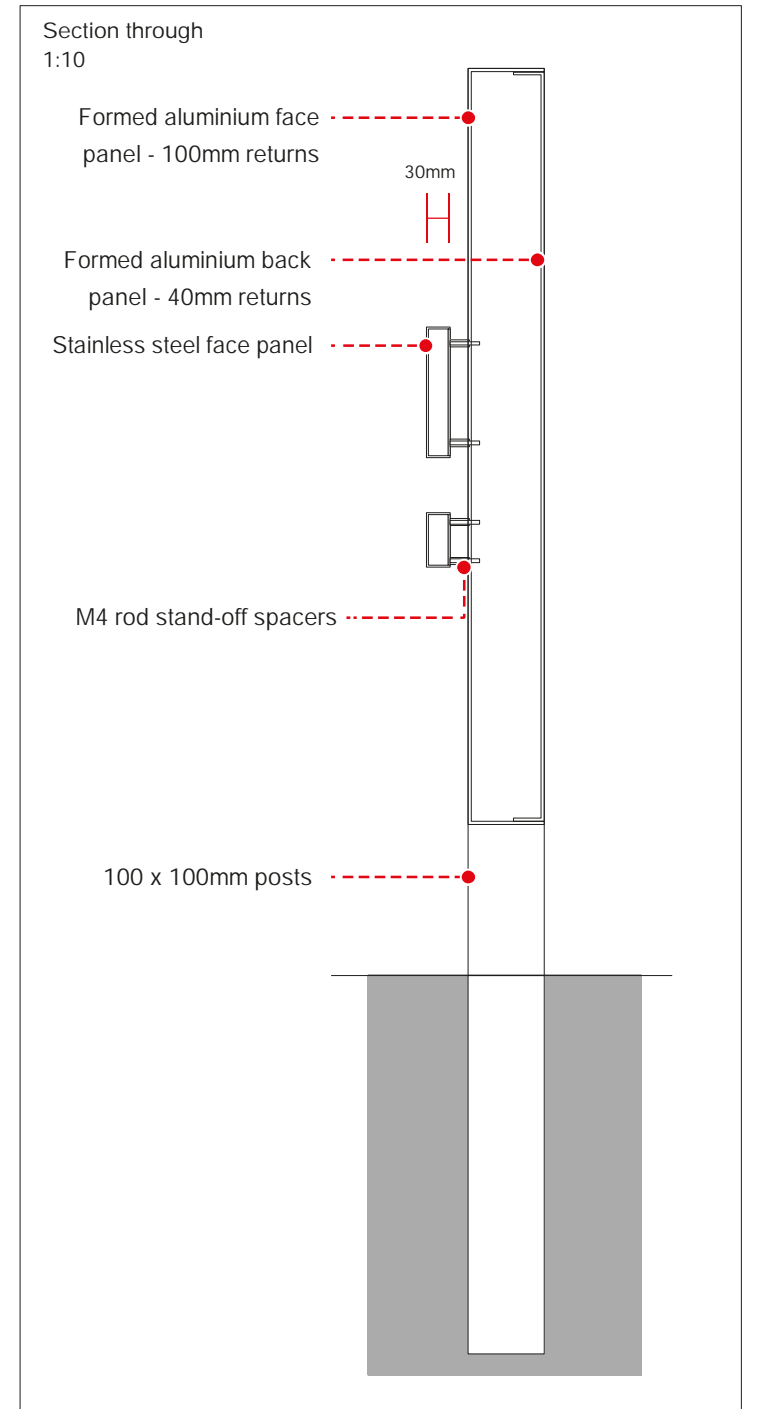

BUTTERFIELD SIGNS LTD
174 Sunbridge Rd
Bradford West Yorkshire
BD1 2RZ
Tel: 01274 722244
Fax: 01274 848996
Web: www.butterfieldsigns.co.uk

Sign 01 - TWIN LEG POST SIGN - (Qty 01)

01no single sided twin post sign. Manufactured from formed aluminium face/back panels
 Face panel powder coated Satin Grey (RAL 7002) with 100mm returns - complete with
 built-up set of letters with white keyline applied to letter face, fixed to panel on locators.
 Back panel powder coated Satin Grey (RAL 7002) with 40mm returns.

Panels fixed between 02no. new 100mm diameter posts
 finished Satin Black (RAL 9005) with fixings to suit.

Non-Illuminated.

Size: As shown

Scale: 1:20

200mm to underside

Site
 Alexanders
 Roecliffe

Job Number
 113492B

Logo secured with stand off spacers to suit.

Non-Illuminated.

Size: 3310 x 3000mm O/A

Scale: 1:20

3000mm to underside

Site
Alexanders
Rocliffe

Job Number
113492B
Page
4 of 4
Drawing Location
U:\2022\2022 Drawings\Alexanders\