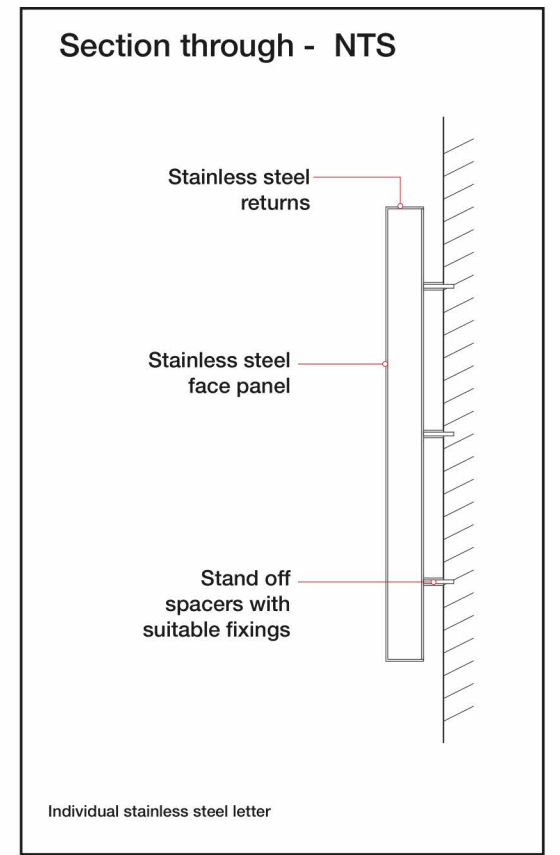

Panels fixed between 02no. new 100mm diameter posts
 finished Satin Black (RAL 9005) with fixings to suit.

Non-Illuminated.

Size: As shown

Scale: 1:20

200mm to underside

Site
 Alexanders
 Roecliffe

Job Number
 113492B

Page
 3 of 4

Drawing Location
 U:\2022\2022 Drawings\Alexanders\

Scale
 as shown @ A3

Issue / Rev
 Planning - 26/07/2022

Drawn by
 WO

Checked by
 PM

Sales Rep
 TD

Date
 17/05/2022

BUTTERFIELD SIGNS LTD
 174 Sunbridge Rd
 Bradford West Yorkshire
 BD1 2RZ
 Tel: 01274 722244
 Fax: 01274 848996
 Web: www.butterfieldsigns.co.uk

Sign 02 - 'A' LOGO - GABLE END

01no Built up aluminium 'A' logo panel with 150mm returns finished satin black.

Logo secured with stand off spacers to suit.

Non-Illuminated.

Size: 3310 x 3000mm O/A

Scale: 1:20

3000mm to underside

Site
Alexanders
Rocliffe

Job Number
113492B
Page
4 of 4
Drawing Location
U:\2022\2022 Drawings\Alexanders\