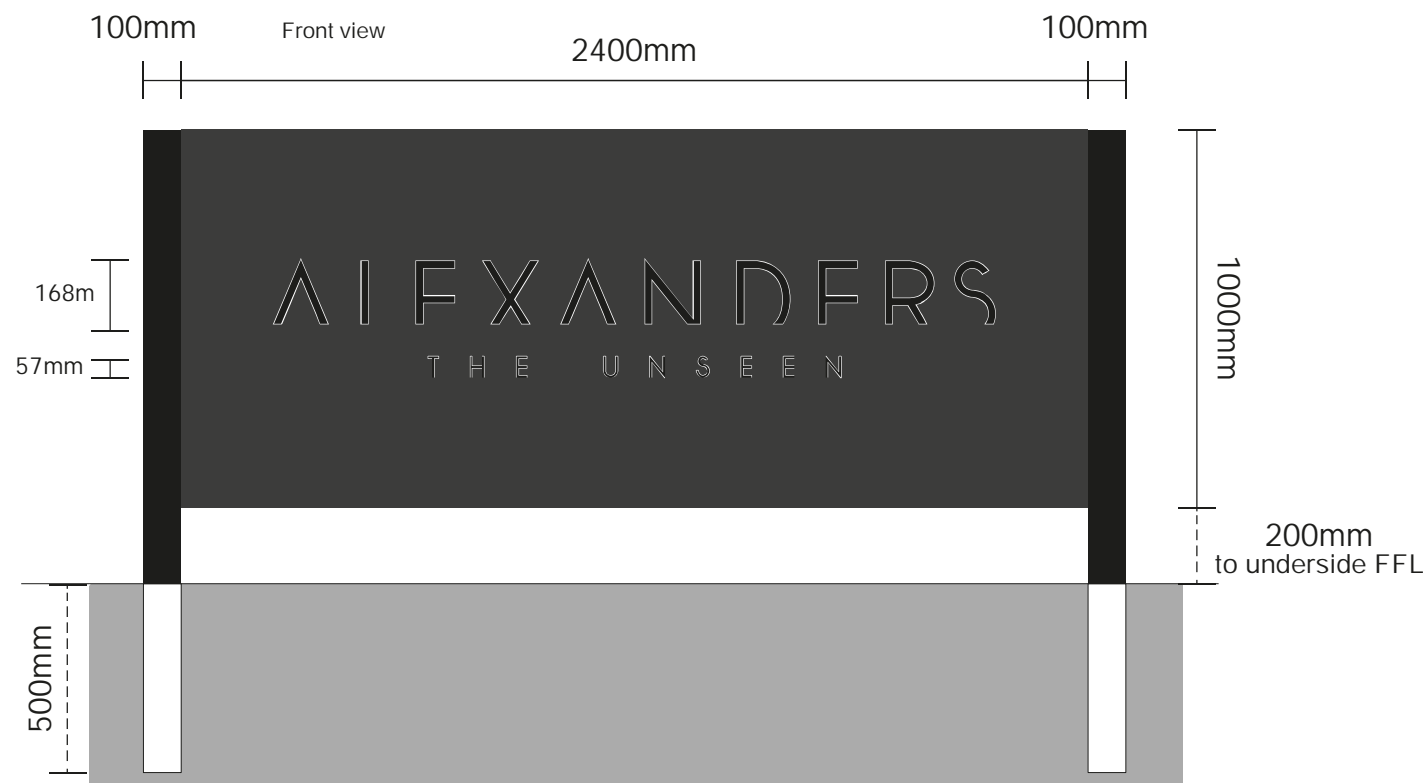

BUTTERFIELD SIGNS LTD
174 Sunbridge Rd
Bradford West Yorkshire
BD1 2RZ
Tel: 01274 722244
Fax: 01274 848996
Web: www.butterfieldsigns.co.uk

Sign 01 - TWIN LEG POST SIGN - (Qty 01)

01no single sided twin post sign. Manufactured from formed aluminium face/back panels
 Face panel powder coated Satin Grey (RAL 7002) with 100mm returns - complete with
 built-up set of letters with white keyline applied to letter face, fixed to panel on locators.
 Back panel powder coated Satin Grey (RAL 7002) with 40mm returns.

Panels fixed between 02no. new 100mm diameter posts
 finished Satin Black (RAL 9005) with fixings to suit.

Non-Illuminated.

Size: As shown

Scale: 1:20

200mm to underside

Site
 Alexanders
 Roecliffe

Job Number
 113492B

Logo secured with stand off spacers to suit.

Non-Illuminated.

Size: 3310 x 3000mm O/A

Scale: 1:20

3000mm to underside

Site
Alexanders
Rocliffe

Job Number
113492B
Page
4 of 4
Drawing Location
U:\2022\2022 Drawings\Alexanders\