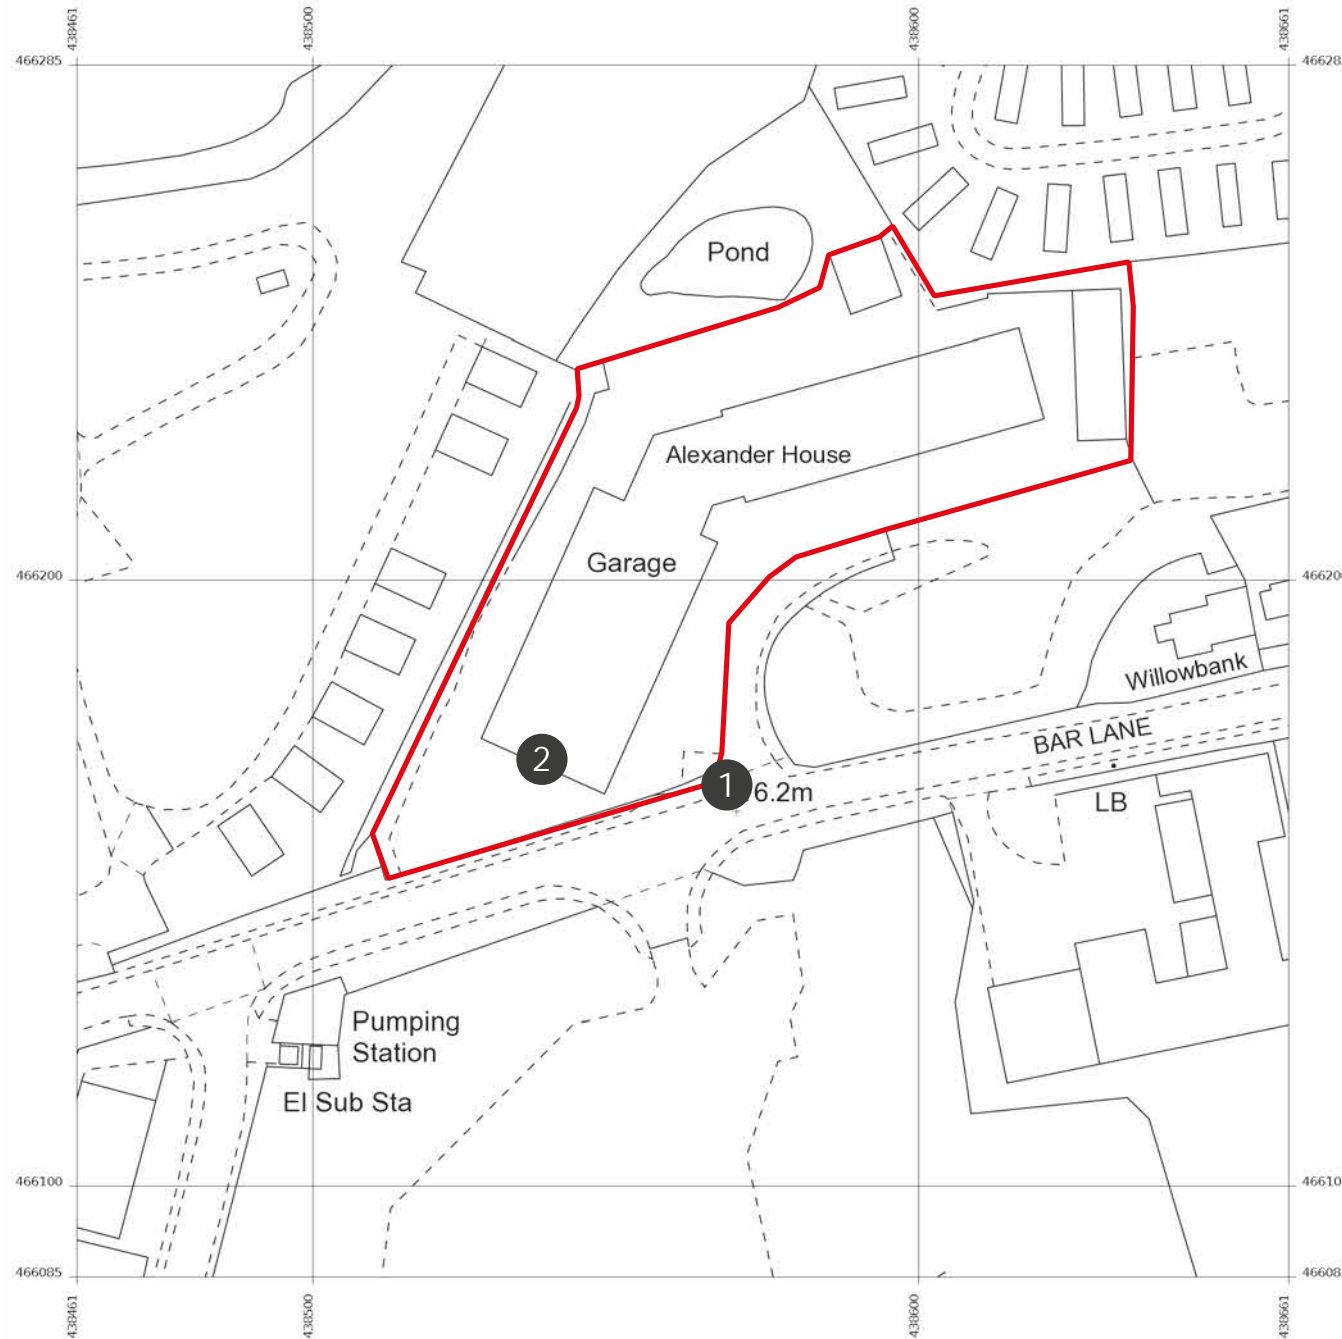

ALEXANDERS™

THE UNSEEN

Revisions:

Roecliffe - Planning

Proposed Site Plan External

- 1 Twin Leg Post Sign
- 2 'A' Logo - Gable End

Site
Alexanders
Roecliffe

Job Number
113492B

Page
2 of 4

Drawing Location
U:\2022\2022 Drawings\Alexanders\

Scale
as shown @ A3

Issue / Rev
Planning - 26/07/2022

Drawn by
WO

Checked by
PM

Sales Rep
TD

Date
17/05/2022

Page
 3 of 4

Drawing Location
 U:\2022\2022 Drawings\Alexanders\

Scale
 as shown @ A3

Issue / Rev
 Planning - 26/07/2022

Drawn by
 WO

Checked by
 PM

Sales Rep
 TD

Date
 17/05/2022

Logo secured with stand off spacers to suit.

Non-Illuminated.

Size: 3310 x 3000mm O/A

Scale: 1:20

3000mm to underside

Site
Alexanders
Rocliffe

Job Number
113492B
Page
4 of 4
Drawing Location
U:\2022\2022 Drawings\Alexanders\