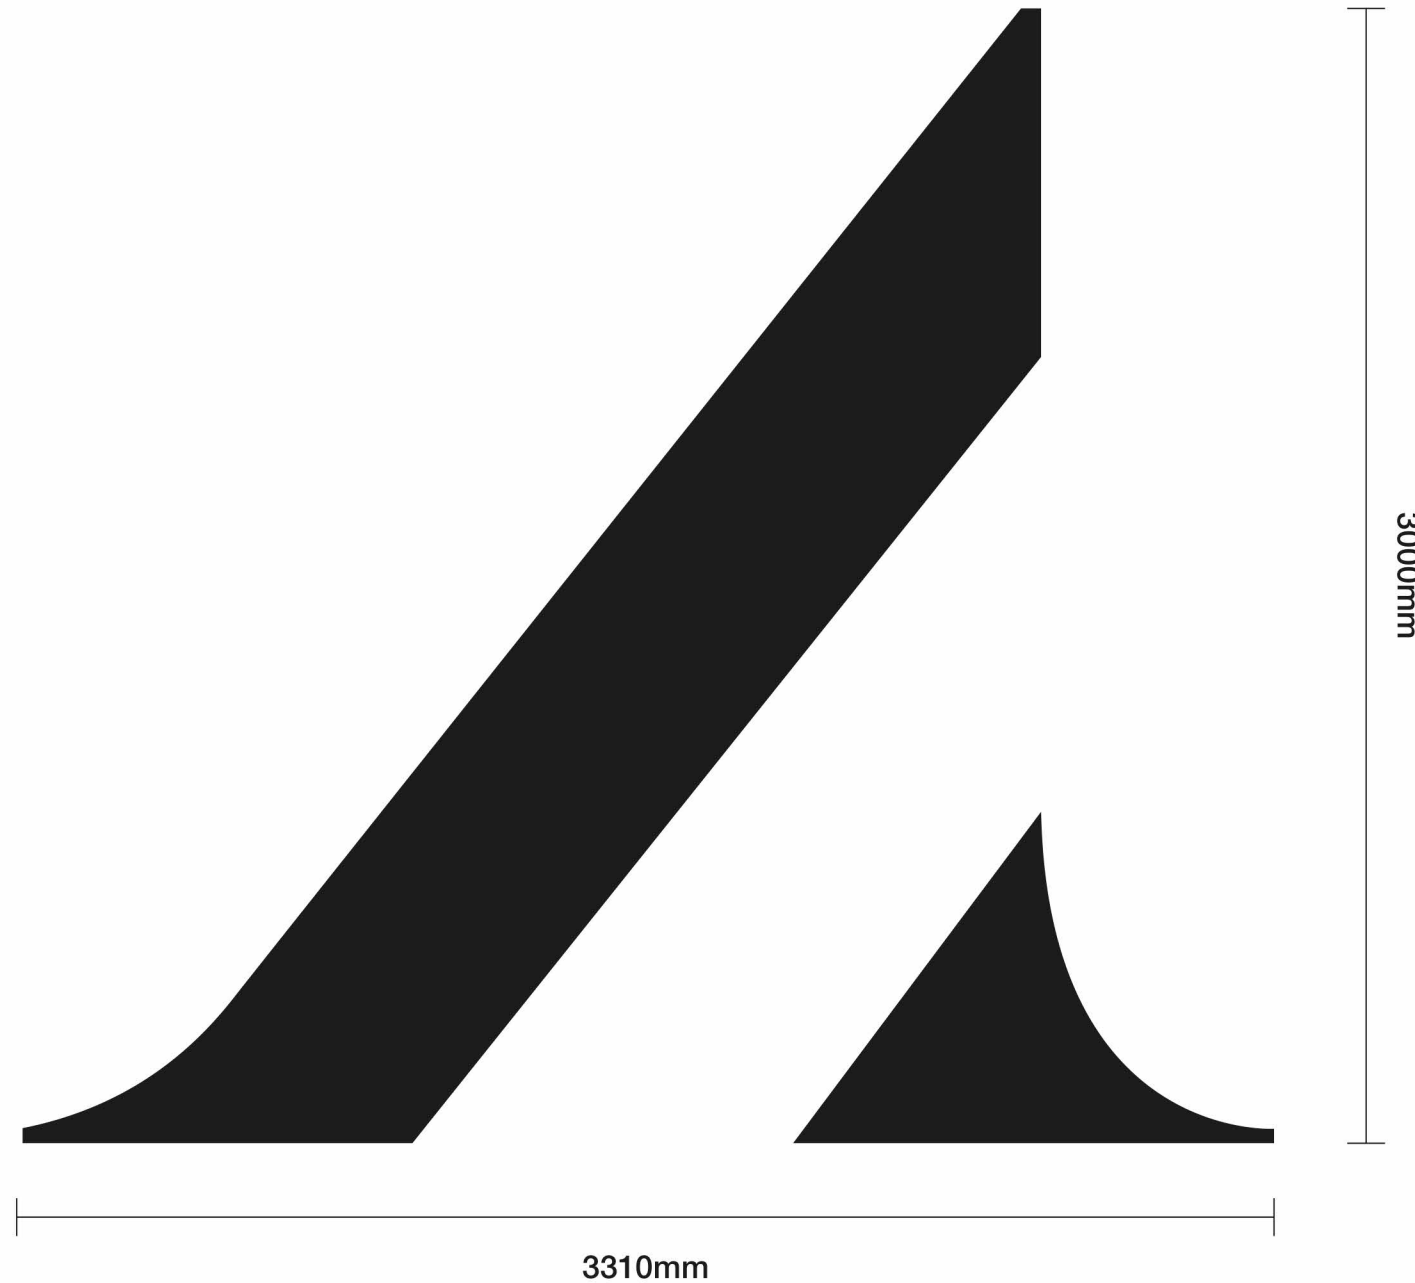

Logo secured with stand off spacers to suit.

Non-Illuminated.

Size: 3310 x 3000mm O/A

Scale: 1:20

3000mm to underside

Site
Alexanders
Rocliffe

Job Number
113492B
Page
4 of 4
Drawing Location
U:\2022\2022 Drawings\Alexanders\