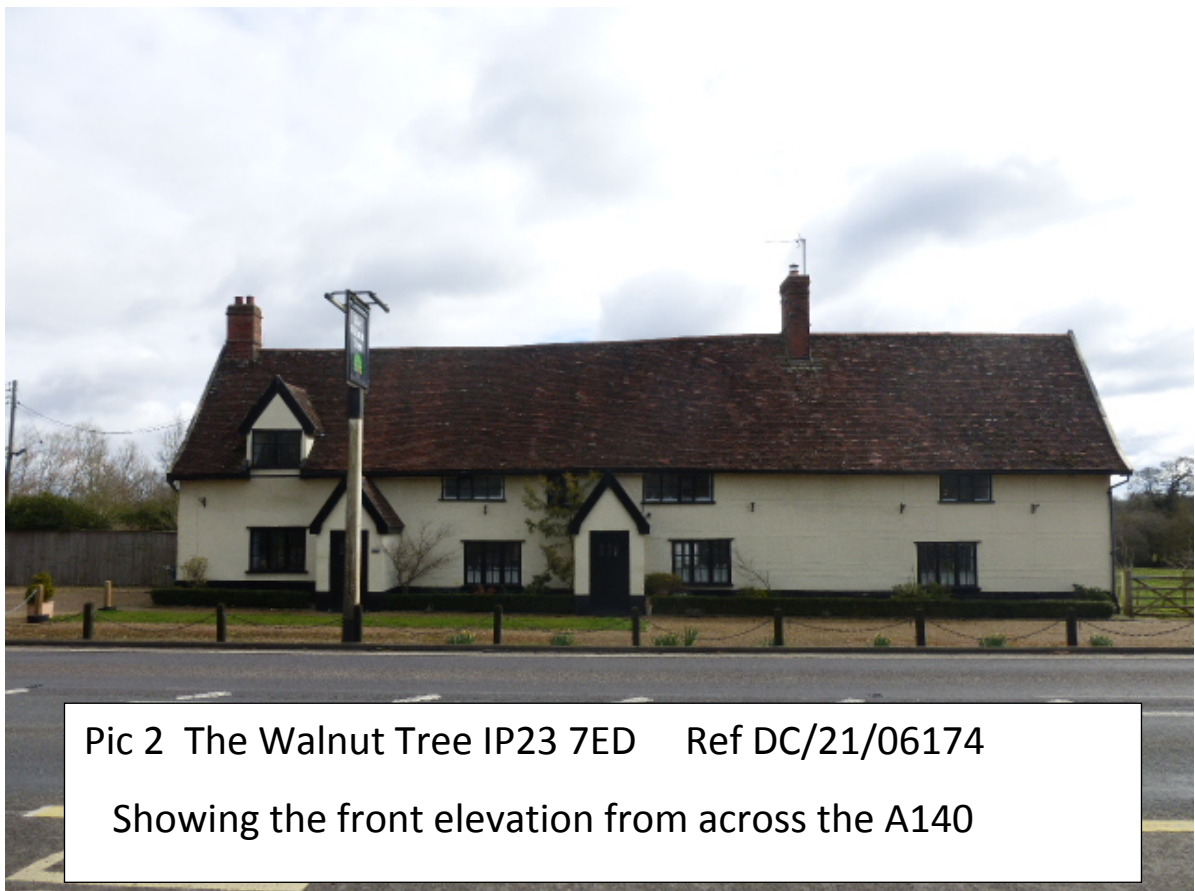

Pic 1 The Walnut Tree IP23 7ED Ref DC/21/06174  
Showing rear extension and rear of main roof

Pic 2 The Walnut Tree IP23 7ED Ref DC/21/06174  
Showing the front elevation from across the A140