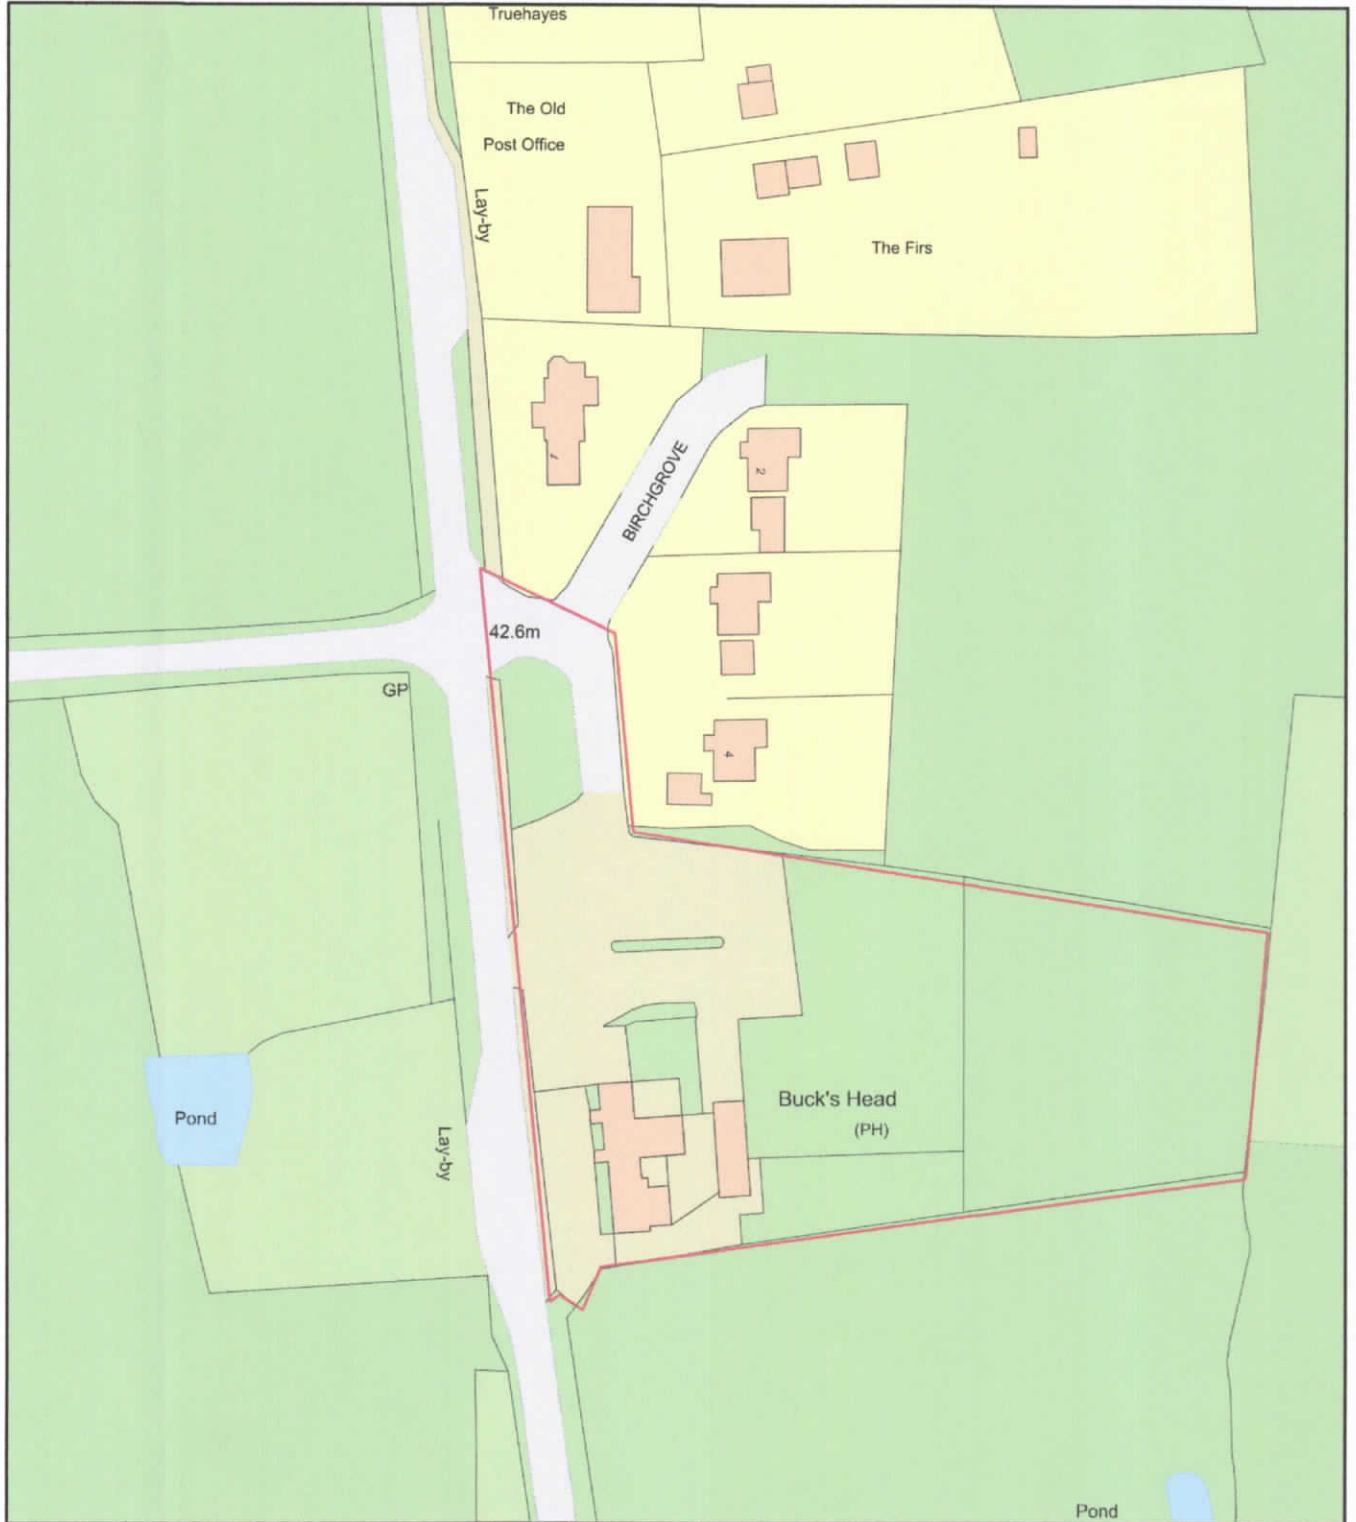

Location plan

Plan Produced for: Jan Wise
Date Produced: 13 Feb 2021
Plan Reference Number: TQRQM21044111201191
Scale: 1:1250 @ A4