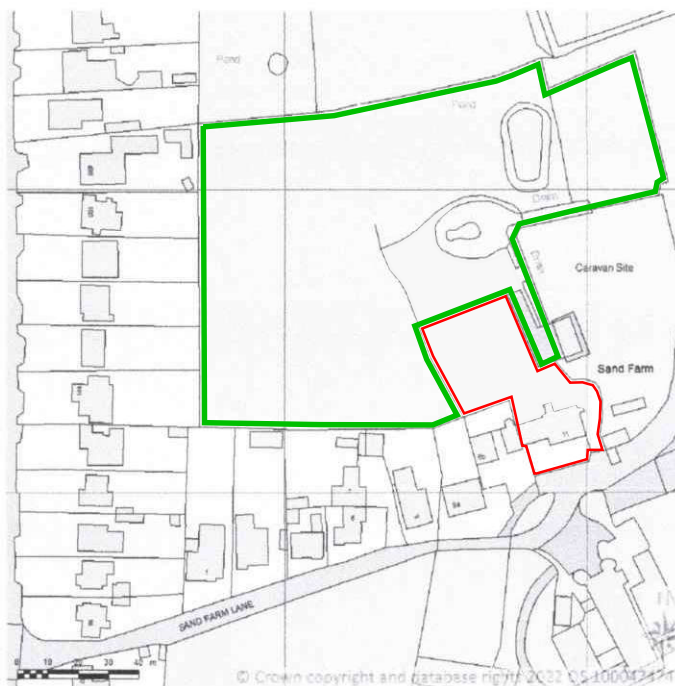

SITE LOCATION PLAN
AREA 5 HA
SCALE 1:2500 on A4
CENTRE COORDINATES: 333320, 164947

Supplied by Streetwise Maps Ltd
www.streetwise.net
Licence No: 100047474
16/07/2022 08:41:28