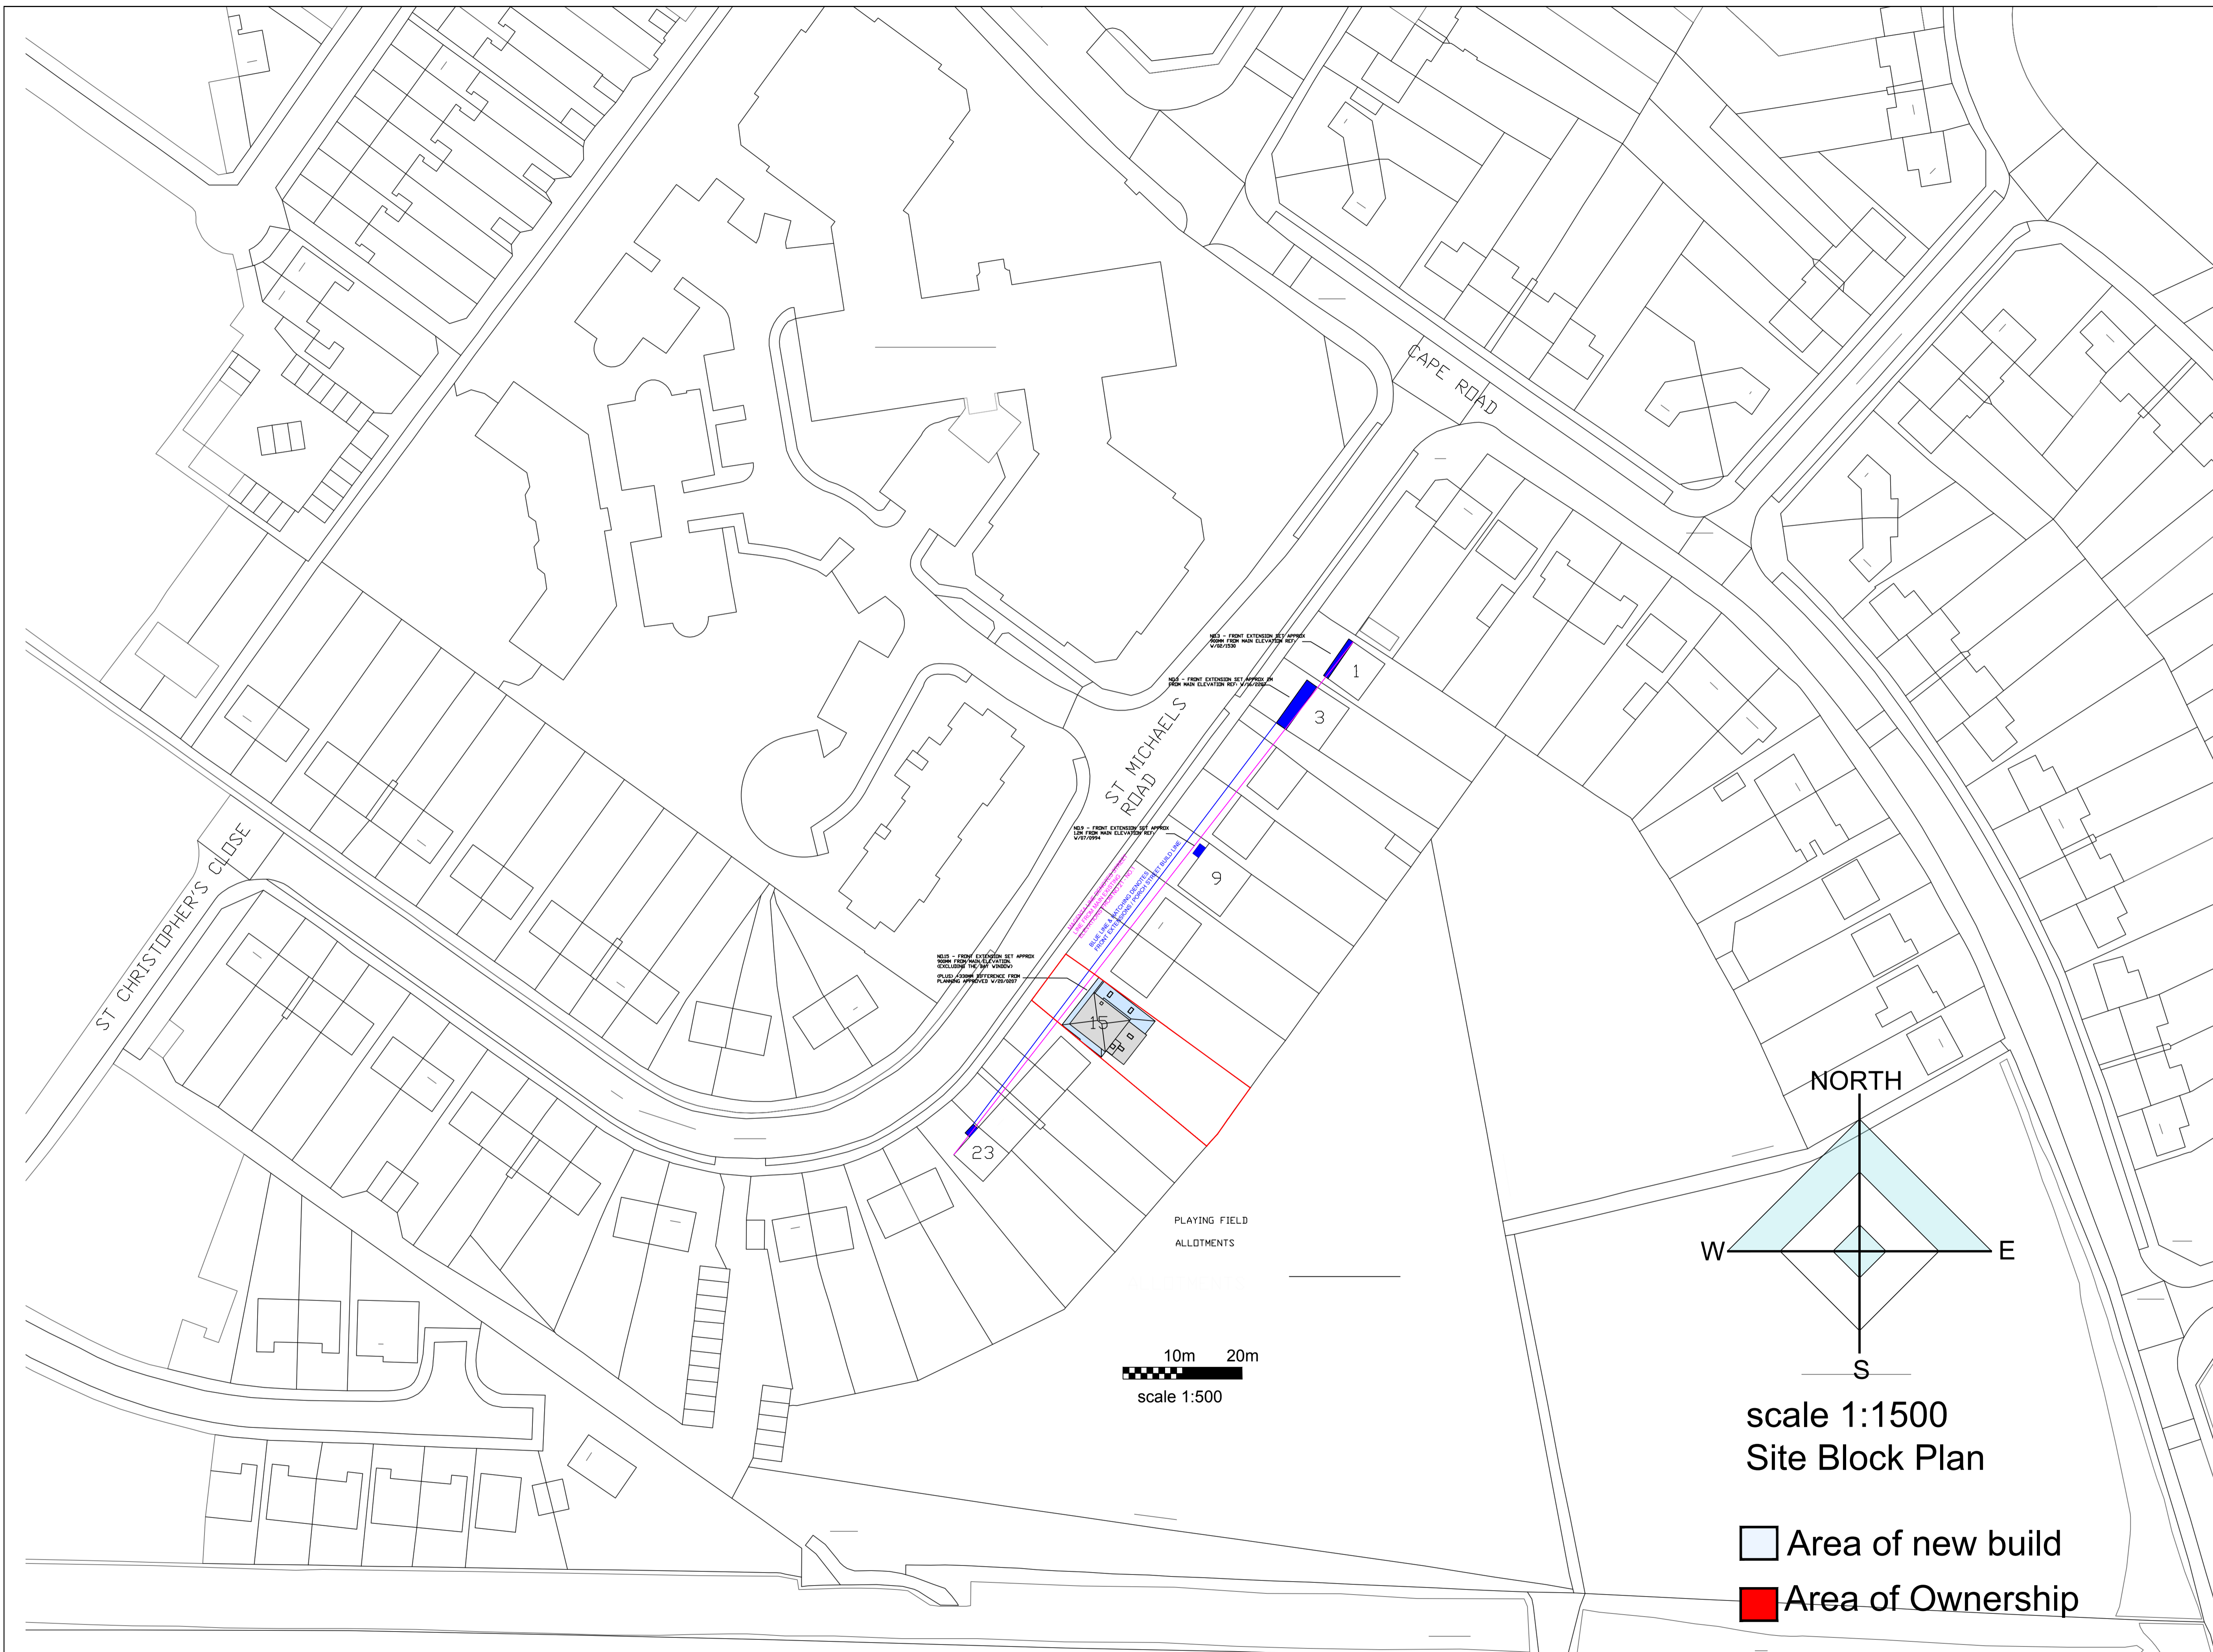

10m 20m
 scale 1:500

10m 20m
 scale 1:500

scale 1:1500
 Site Block Plan

- Area of new build
- Area of Ownership

LAJ
 Architectural
 Design Ltd
 Company Number 11118199
 Bank Gallery, 13 High Street,
 Kenilworth, Warwickshire, CV8 1LY
 web: LAJArchitecturalDesign.co.uk

PROJECT	
PROPOSED WORKS at: 15 ST MICHAELS WARWICK CV34 5RS	
DRAWING TITLE	
AS BUILT SITE BLOCK PLAN WITH STREET BUILD LINE GUIDES	
Drawing Status	PLANNING
Date	JULY 22
Drawn by	LAJ
Scale	1:500 @A1 as shown
Drawing No.	Revision
ENF-05	REVA