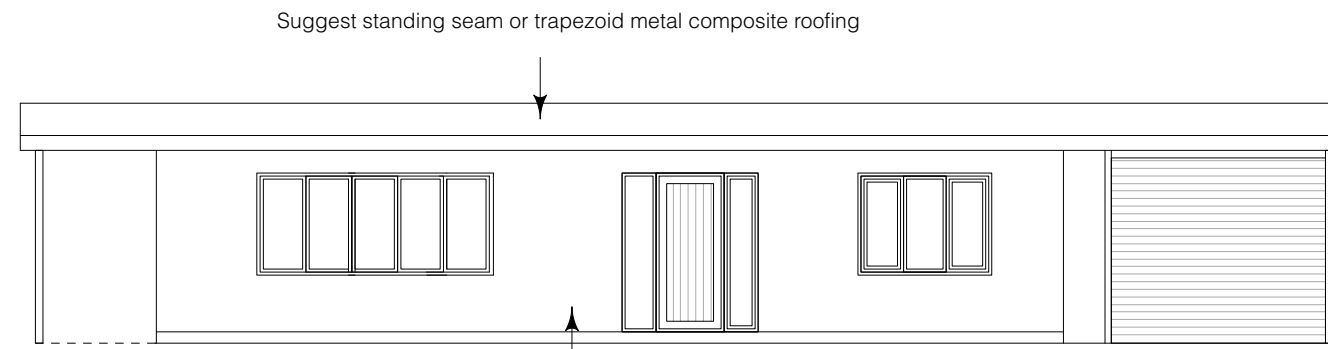

NORTH EAST

NORTH WEST

SOUTH WEST

SOUTH EAST

PROPOSED FLOOR PLAN & ELEVATIONS

Paul Maggs MCIAT  
 Hazelwood, Harbolets Road,  
 West Chittington RH20 2LG  
 Tel: 01798 813298  
 paul@pbproperties.co.uk  
 www.pbproperties.co.uk

Client: **Hail**  
 Site Address:  
**Carriage House**  
**Burton Park Road**  
**GU28 0JS**

Project Name:  
**Holiday Let**  
**Storage unit**

Date: **08/02/2022**

Scales:  
**1:100**

Plan No. **D 0222/580/05A**