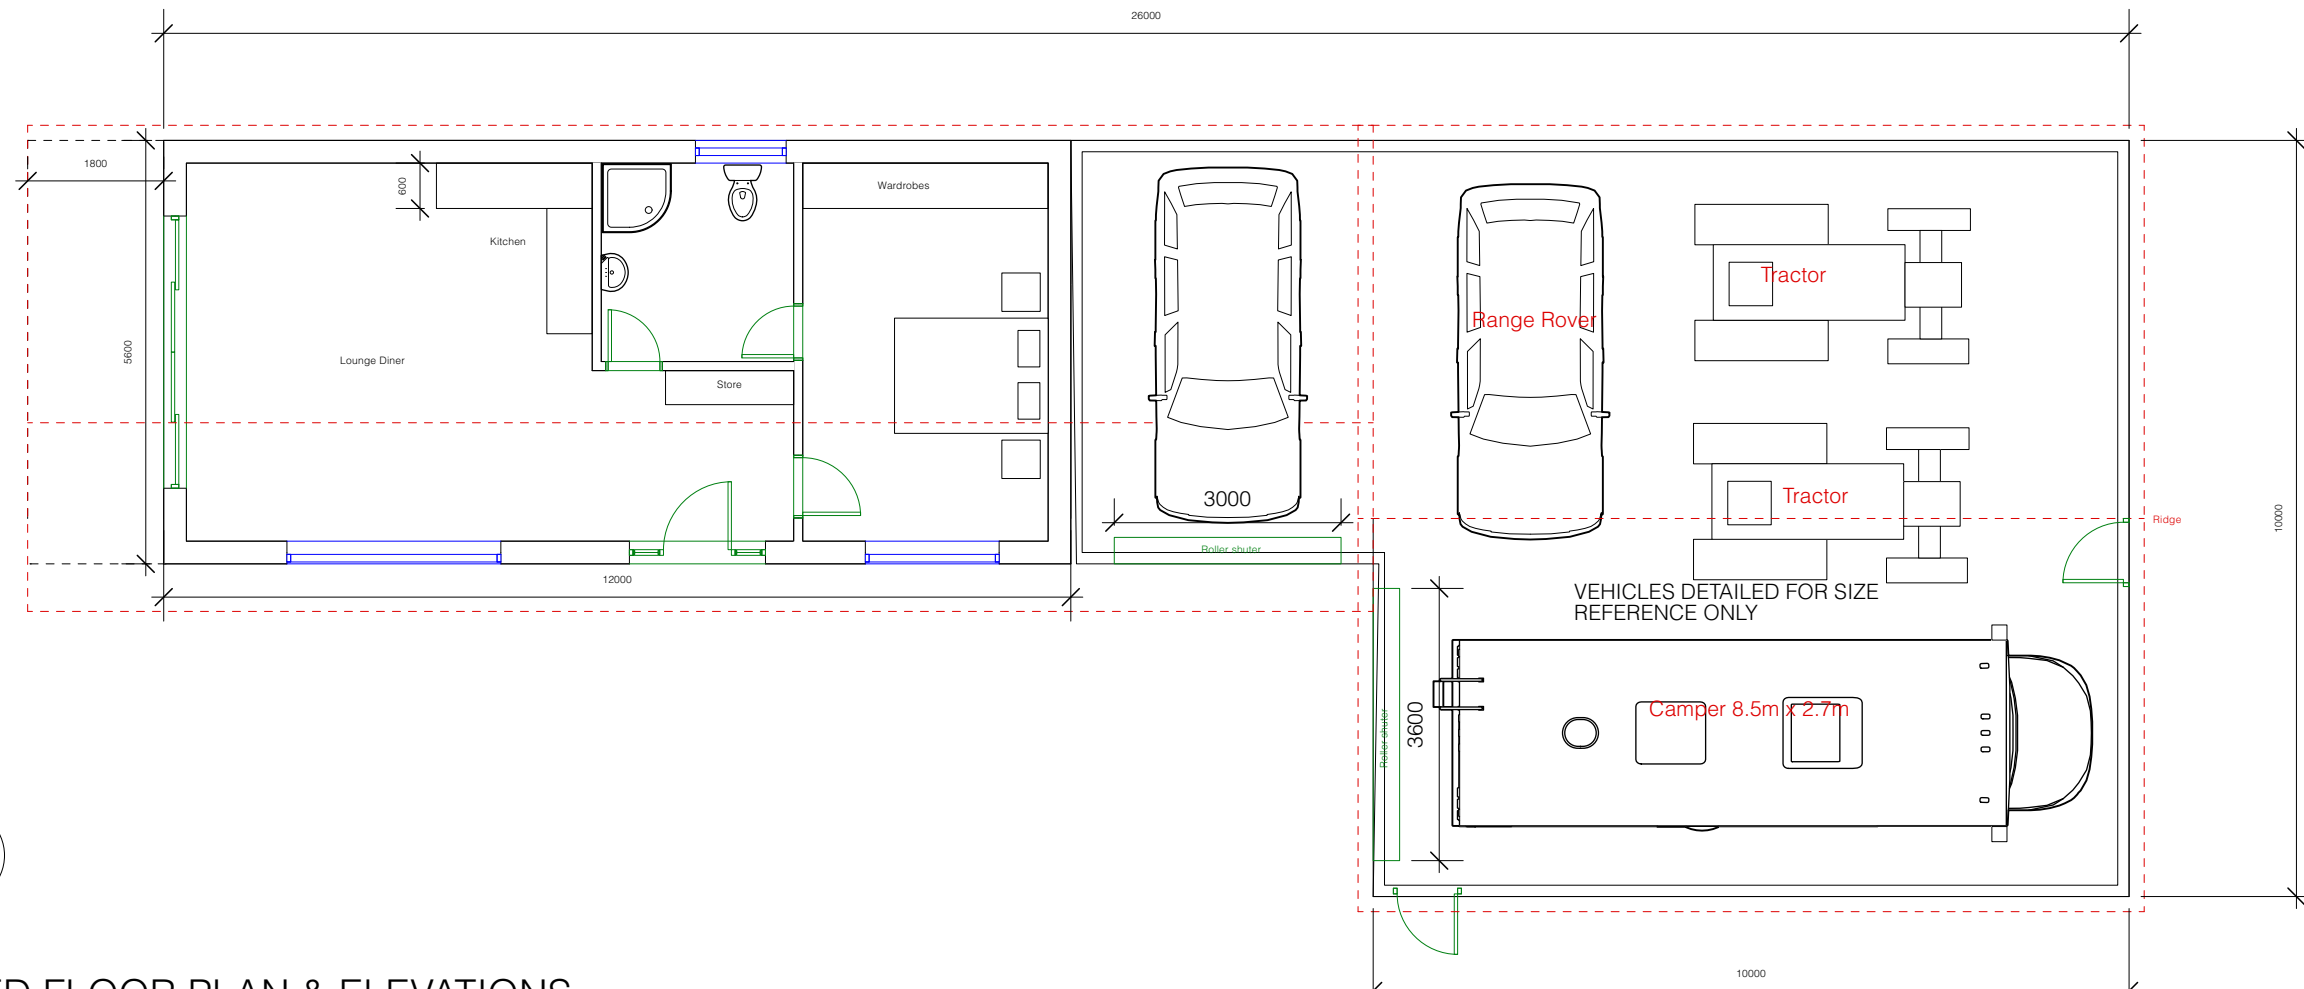

NORTH EAST

NORTH WEST

SOUTH WEST

SOUTH EAST

PROPOSED FLOOR PLAN & ELEVATIONS

Paul Maggs MCIAT  
 Hazelwood, Harbolets Road,  
 West Chittington RH20 2LG  
 Tel: 01798 813298  
 paul@pbproperties.co.uk  
 www.pbproperties.co.uk

Client: **Hail**  
 Site Address:  
**Carriage House**  
**Burton Park Road**  
**GU28 0JS**

Project Name:  
**Holiday Let**  
**Storage unit**

Date: **08/02/2022**

Scales:  
**1:100**

Plan No. **D 0222/580/05A**

Drawings produced using Vectorworks CAD. Only written dimensions to be respected. Copyright protected to PB Properties