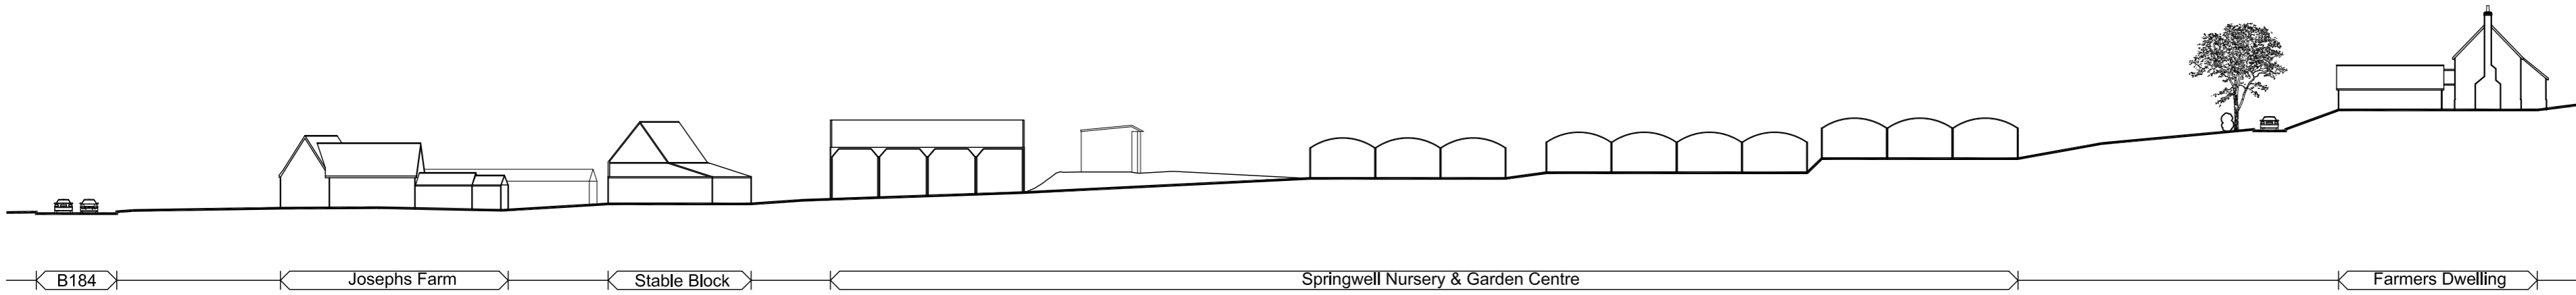

Rev:	Date:	Note:	By:

FOR PLANNING

D E S I G N

01462 420800 | 01799 530097

Info@bbr-design.co.uk

www.bbr-design.co.uk

Contract:
Springwell Nursery
Walden Road
Little Chesterford
Essex, CB10 1UE

Drawing Title:
Existing Site Section

Scale: 1:500 @ A2	Drawn/check: paw rda
Job No: 18955	Date: January 2021

Drawing No: PL20	Revision: -

© BBR Design 2021