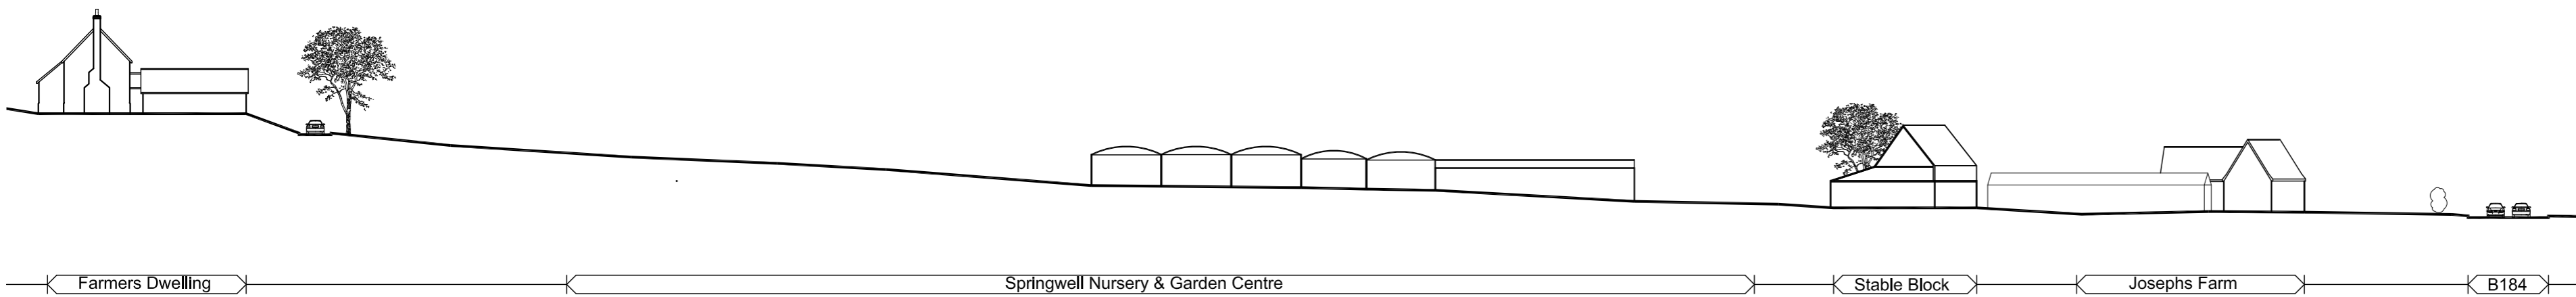

Rev:	Date:	Note:	By:

FOR PLANNING

D E S I G N

01462 420800 | 01799 530097

Info@bbr-design.co.uk

www.bbr-design.co.uk

Contract:
Springwell Nursery
Walden Road
Little Chesterford
Essex, CB10 1UE

Drawing Title:
Existing Site Section

Scale: 1:500 @ A2	Drawn/check: paw rda
Job No: 18955	Date: January 2021

Drawing No: PL20	Revision: -

© BBR Design 2021