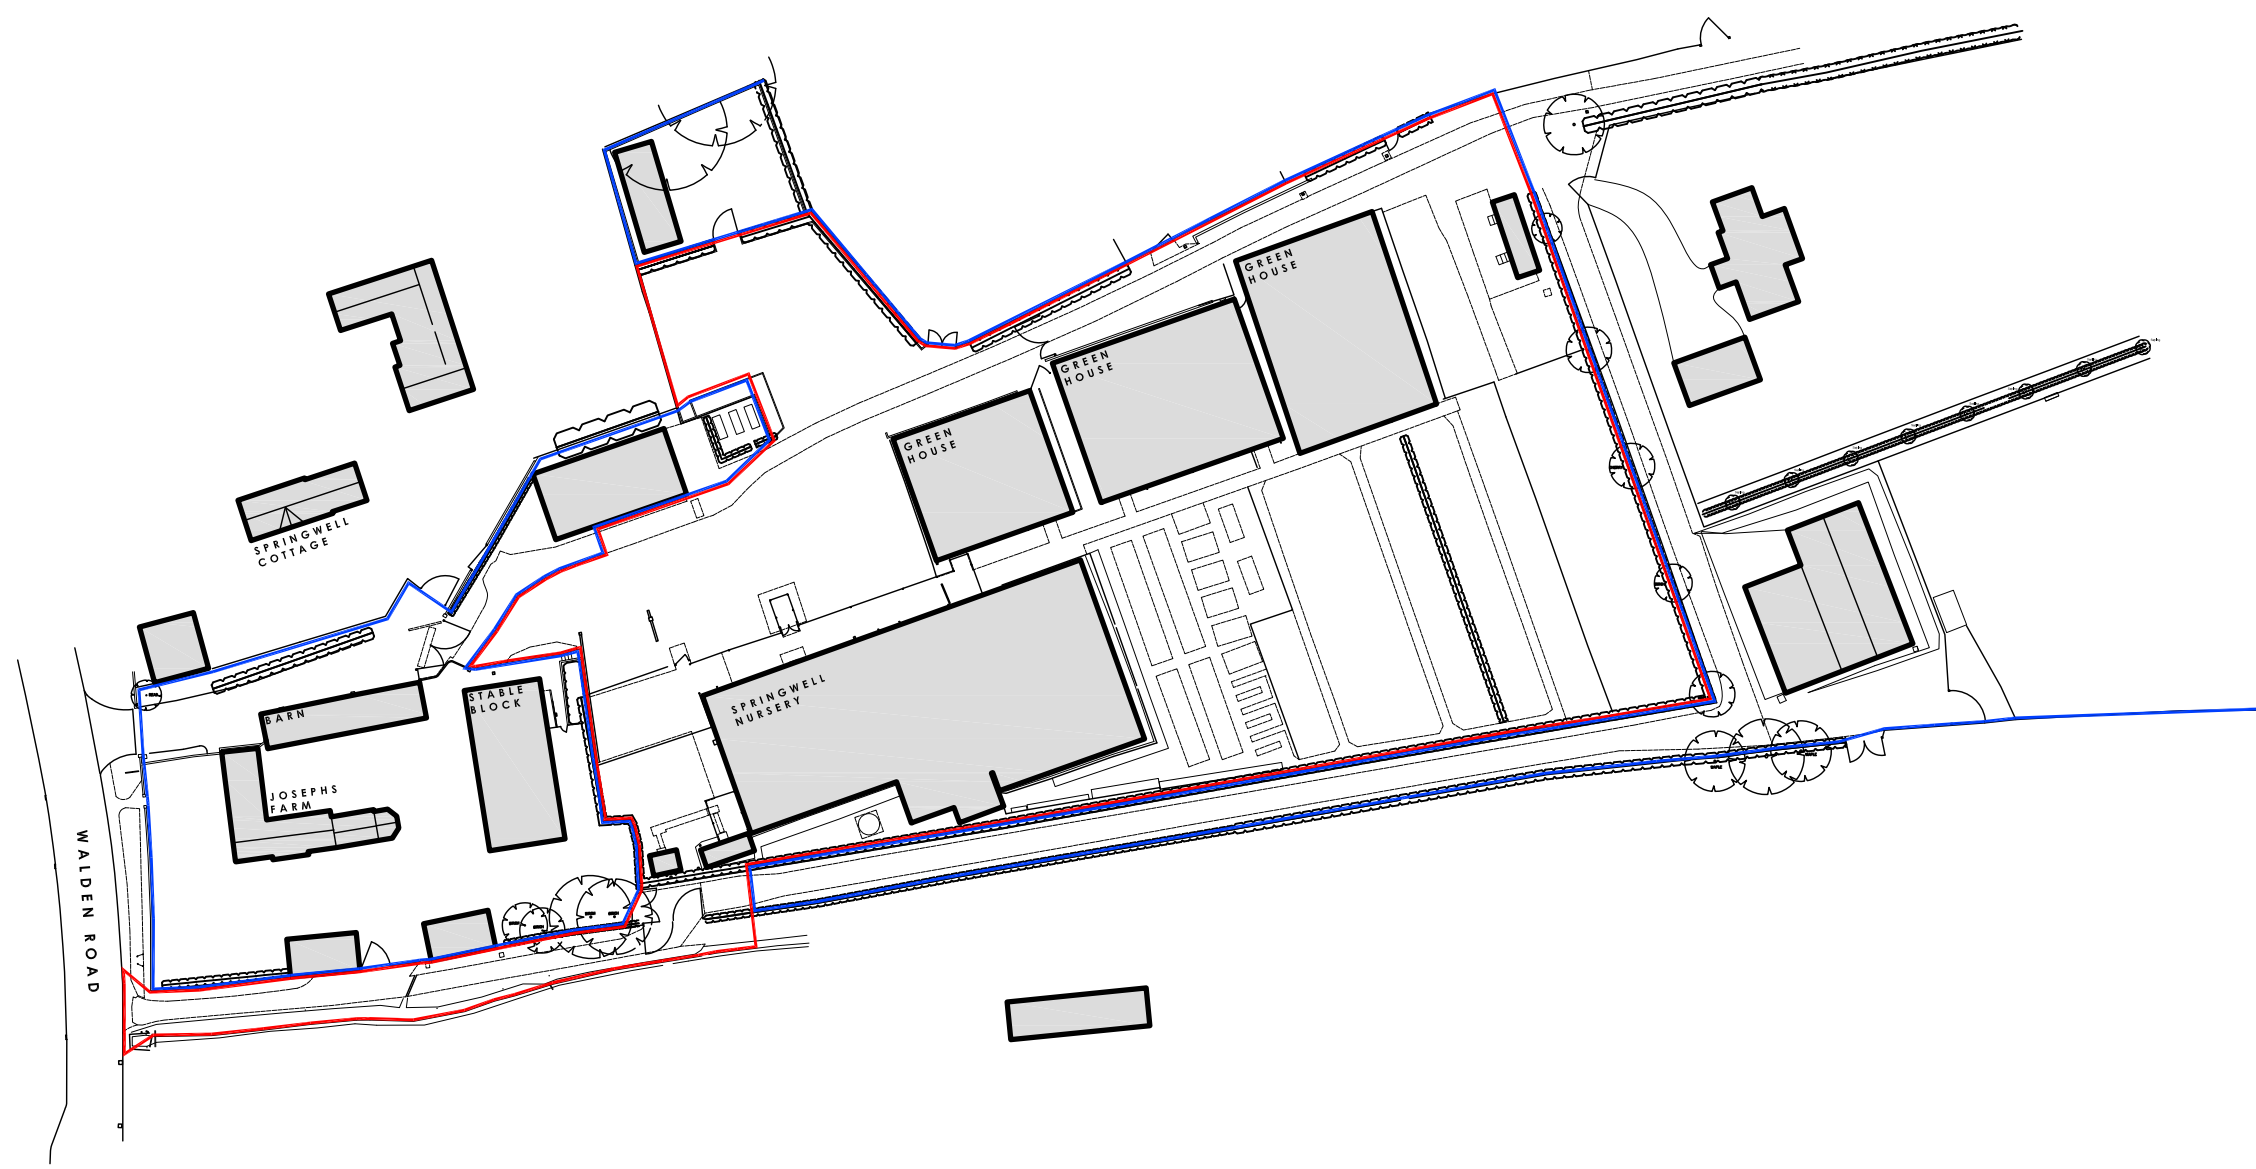

This drawing is a print and must not be scaled from. Use only noted dimensions and check all measurements on site before proceeding with the works. Any queries regarding areas, levels or dimensions must be referred back to BBR Design Services Ltd. All dimensions of existing buildings to be verified on site.

This drawing is the copyright of BBR Design Services Ltd and shall not be in any way used or reproduced without their prior written consent.

All design and construction is to be in accordance with the Construction Design and Management (CDM) Regulations 2015, and HSE guidance.

Scale bar (m) 1:1000

Rev:	Date:	Note:	By:
------	-------	-------	-----

FOR PLANNING

01462 420800 | 01799 530097

info@bbr-design.co.uk

www.bbr-design.co.uk

Contract:
Springwell Nursery
 Walden Road
 Little Chesterford
 Essex, CB10 1UE

Drawing Title:
Site Location Plan

Scale:
1:1000
 @ A3

Drawn/check:
paw
rda

Job No:
18955

Date:
January 2021

Drawing No:
PL01

Revision:
-

© BBR Design 2021