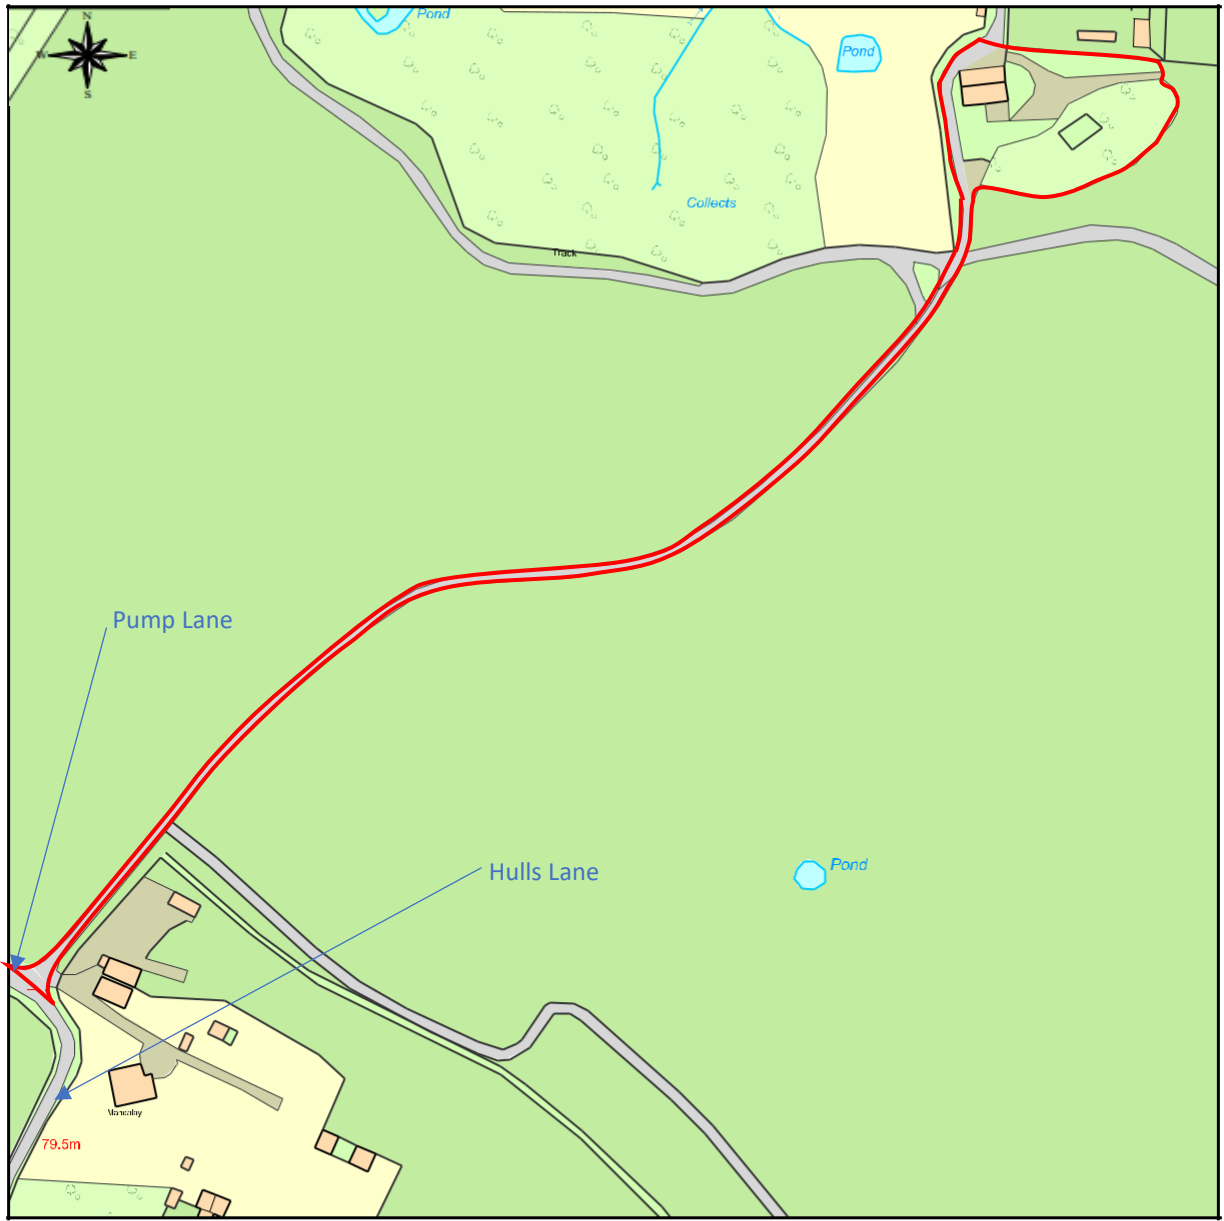

12 Benfield Way
 Braintree
 Essex
 CM7 3YS
 Tel: 01376 386583
 @
info@lanetondesign.co.uk

Location Plan

 Copyright
 Laneton Design

Drawing Reference
 LDAH0006

 Site
 Ashwell Hall Farm
 Ashwell Hall Lane
 Finchingfield, Essex
 CM7 4QP

This Plan includes the following Licensed Data: OS MasterMap Colour PDF Location Plan by the Ordnance Survey National Geographic Database and incorporating surveyed revision available at the date of production. Reproduction in whole or in part is prohibited without the prior permission of Ordnance Survey. The representation of a road, track or path is no evidence of a right of way. The representation of features, as lines is no evidence of a property boundary. © Crown copyright and database rights, 2021. Ordnance Survey 0100031673

0m 25m 50m 75m 100m 125m 150m 175m 200m

Scale: 1:2500, paper size: A4

KEY
 — Site